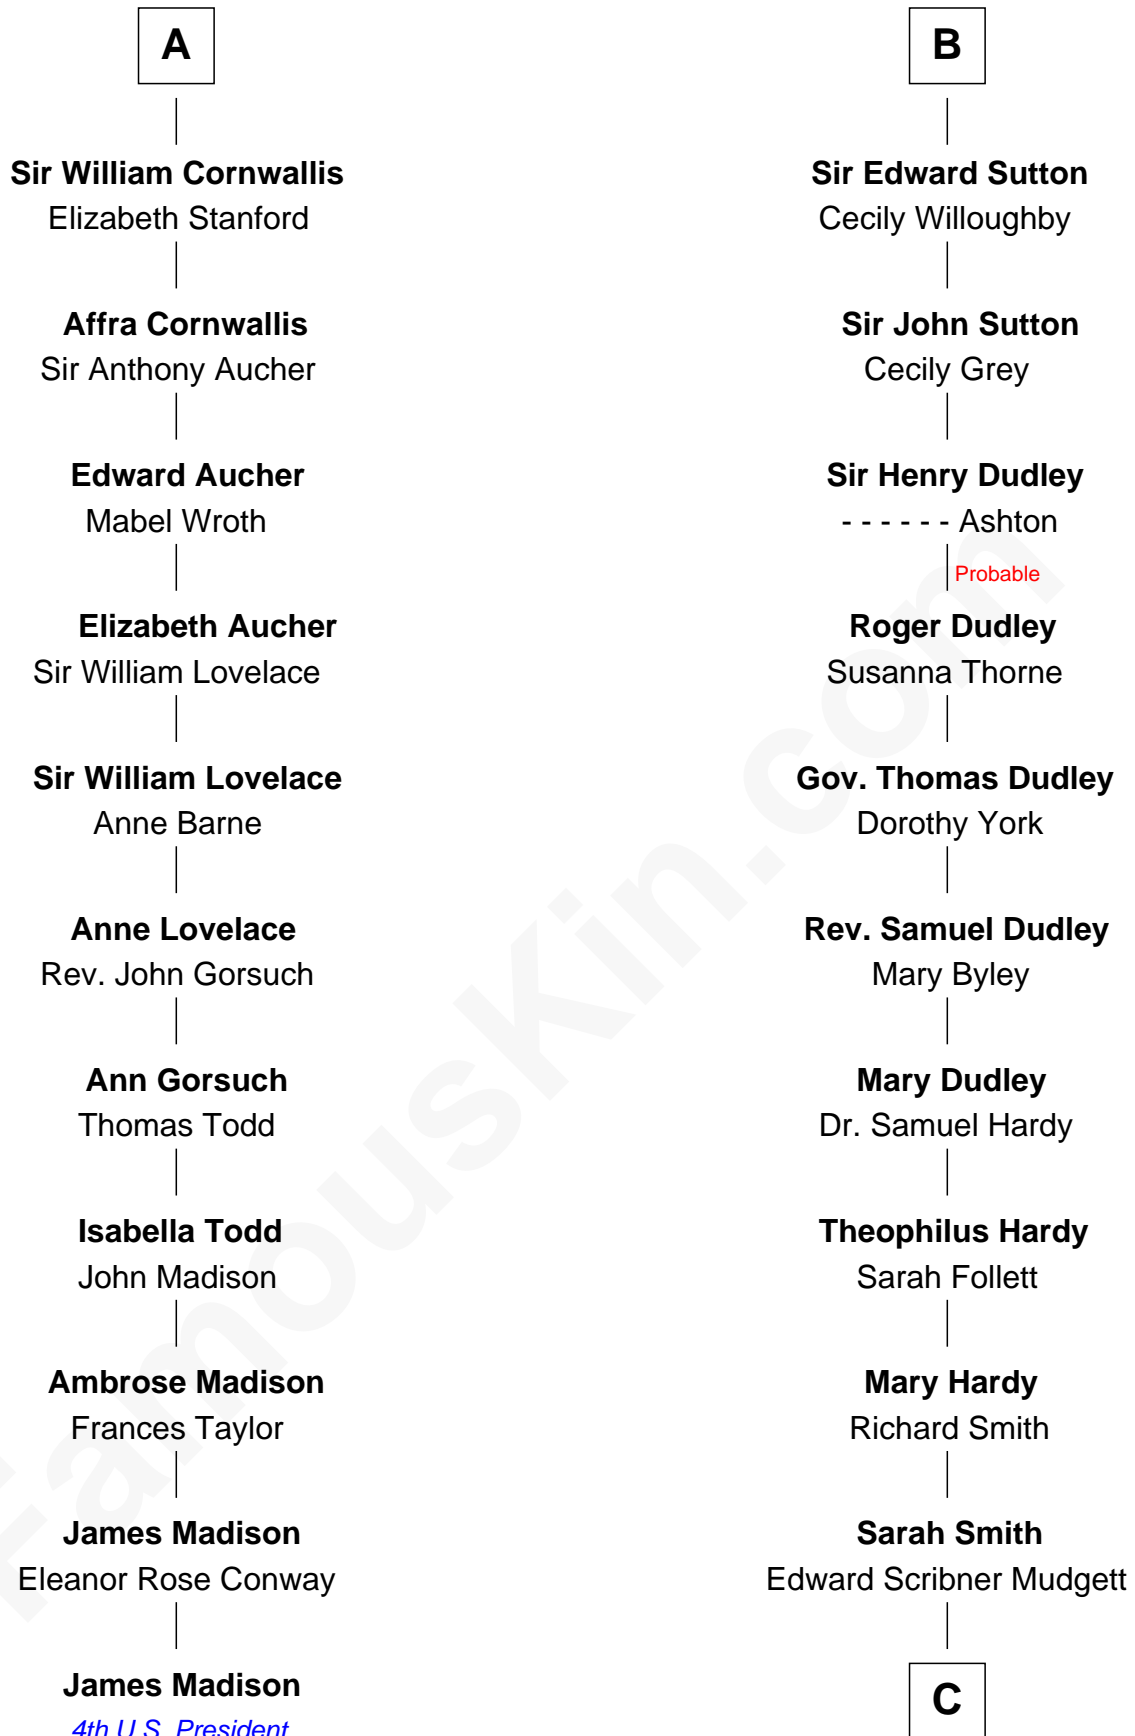

FamousKin.com Relationship Chart of

James Madison

4th U.S. President

17th cousin 3 times removed of

Dr. H. H. Holmes

Serial Killer aka "Devil in the White City"

Sir Hugh le Despencer

Isabella de Beauchamp

Margaret de Goushill

Sir Philip le Despencer

Joan de Cobham

Sir Philip le Despencer

Elizabeth - - - - -

Alice le Despenser

Sir John Sutton

Sir John Sutton

Constance Blount

Sir John Sutton

Elizabeth Berkeley

Sir Edmund Sutton

Joyce Tiptoft

B

C

—
Samuel Mudgett

Mary Morrill

—
Scribner Mudgett

Nancy Prescott

—
Levi Horton Mudgett

Theodate Page Price

—
Dr. H. H. Holmes

Serial Killer Dr. H. H. Holmes

FamousKin.com