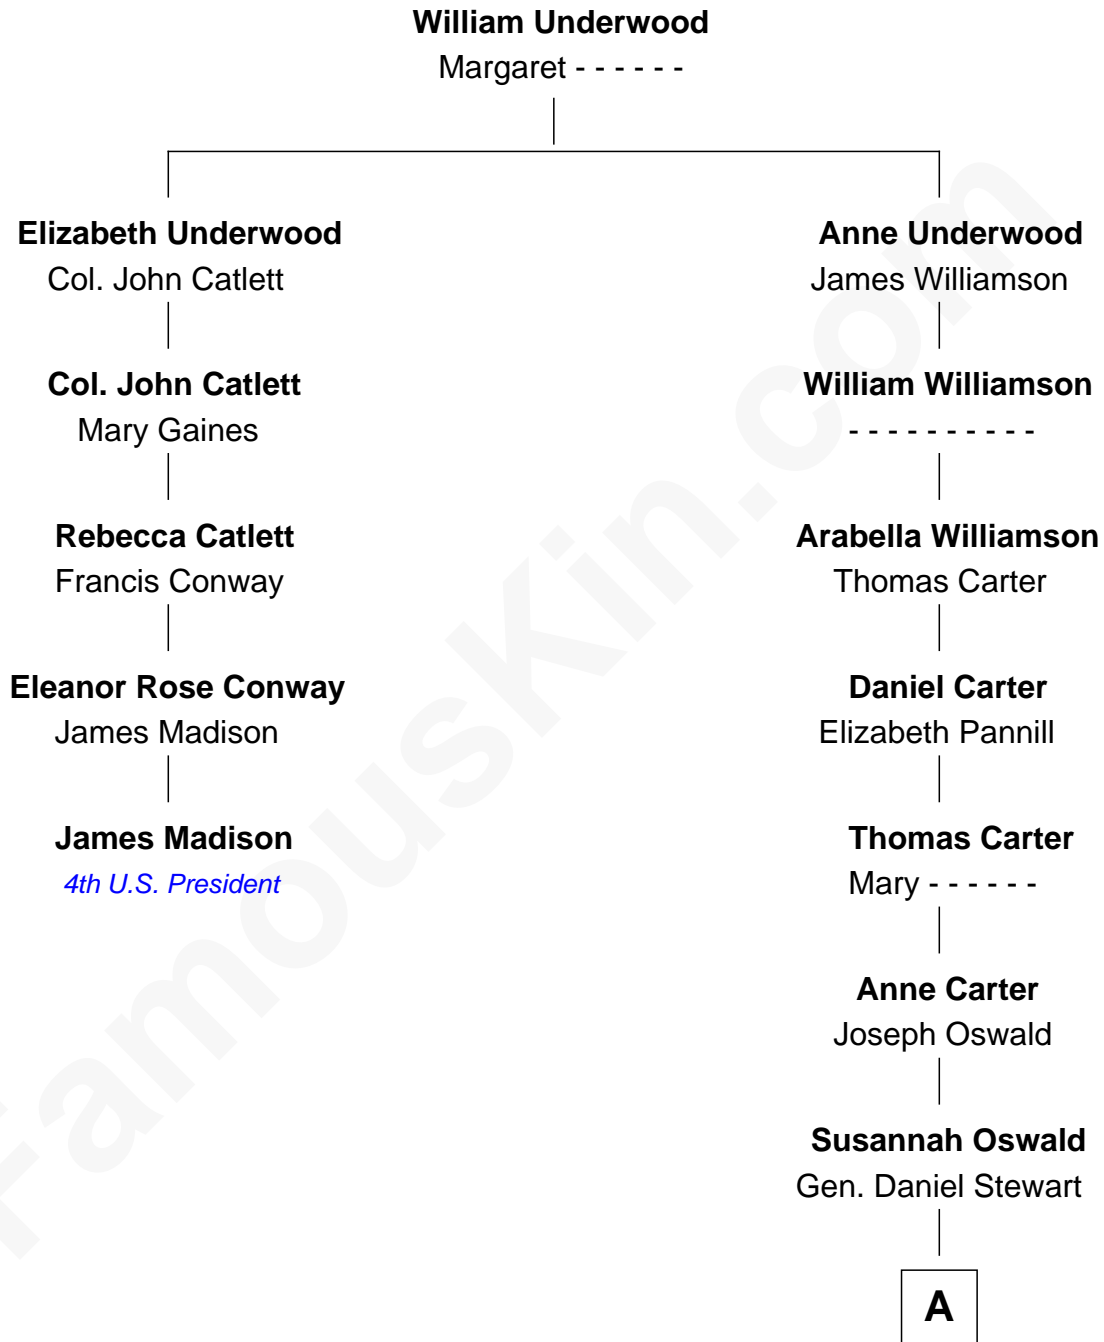

# FamousKin.com Relationship Chart of

**James Madison**

*4th U.S. President*

4th cousin 6 times removed of

**Eleanor Roosevelt**

*First Lady of President Franklin D. Roosevelt*

**A**

—  
**Martha Stewart**

James Stephens Bulloch

—  
**Martha Bulloch**

Theodore Roosevelt

—  
**Elliott Roosevelt**

Anna Rebecca Hall

—  
**Eleanor Roosevelt**

*First Lady of Franklin Roosevelt*

FamousKin.com