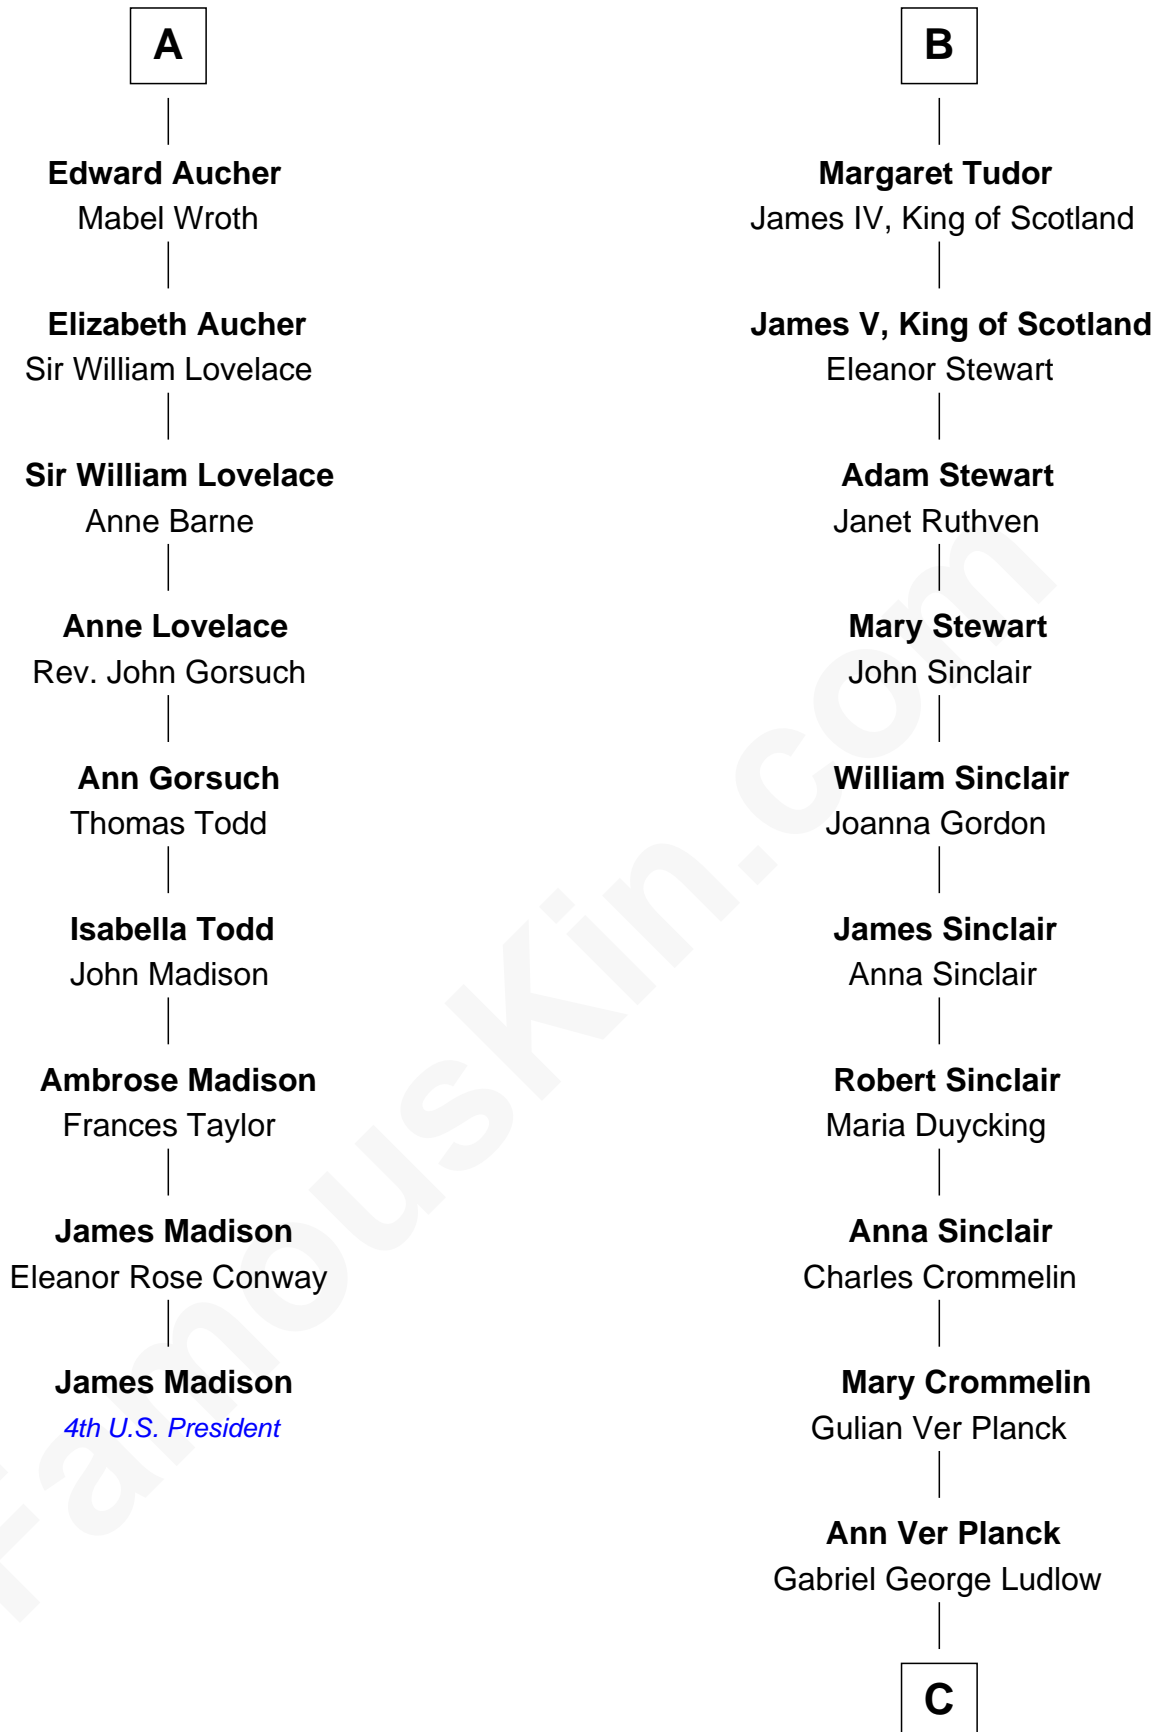

# FamousKin.com Relationship Chart of

**James Madison**

*4th U.S. President*

15th cousin 6 times removed of

**Eleanor Roosevelt**

*First Lady of President Franklin D. Roosevelt*

**William de Montagu**  
Katherine de Grandison

**Sibyl de Montagu**  
Sir Edmund Fitzalan

**Philippe Fitzalan**  
Sir Richard Sergeaux

**Philippa Sergeaux**  
Sir Robert Pashley

**Anne Pashley**  
Edward Tyrrell

**Philippa Tyrrell**  
Thomas Cornwallis

**Sir William Cornwallis**  
Elizabeth Stanford

**Affra Cornwallis**  
Sir Anthony Aucher

**A**

**Philippa de Montagu**  
Sir Roger de Mortimer

**Edmund Mortimer**  
Philippa Plantagenet

**Roger Mortimer**  
Eleanor Holand

**Anne de Mortimer**  
Richard of York

**Sir Richard Plantagenet**  
Cecily Neville

**Edward IV, King of England**  
Elizabeth Woodville

**Elizabeth of York**  
Henry VII, King of England

**B**

**C**

**Gabriel Ver Planck Ludlow**