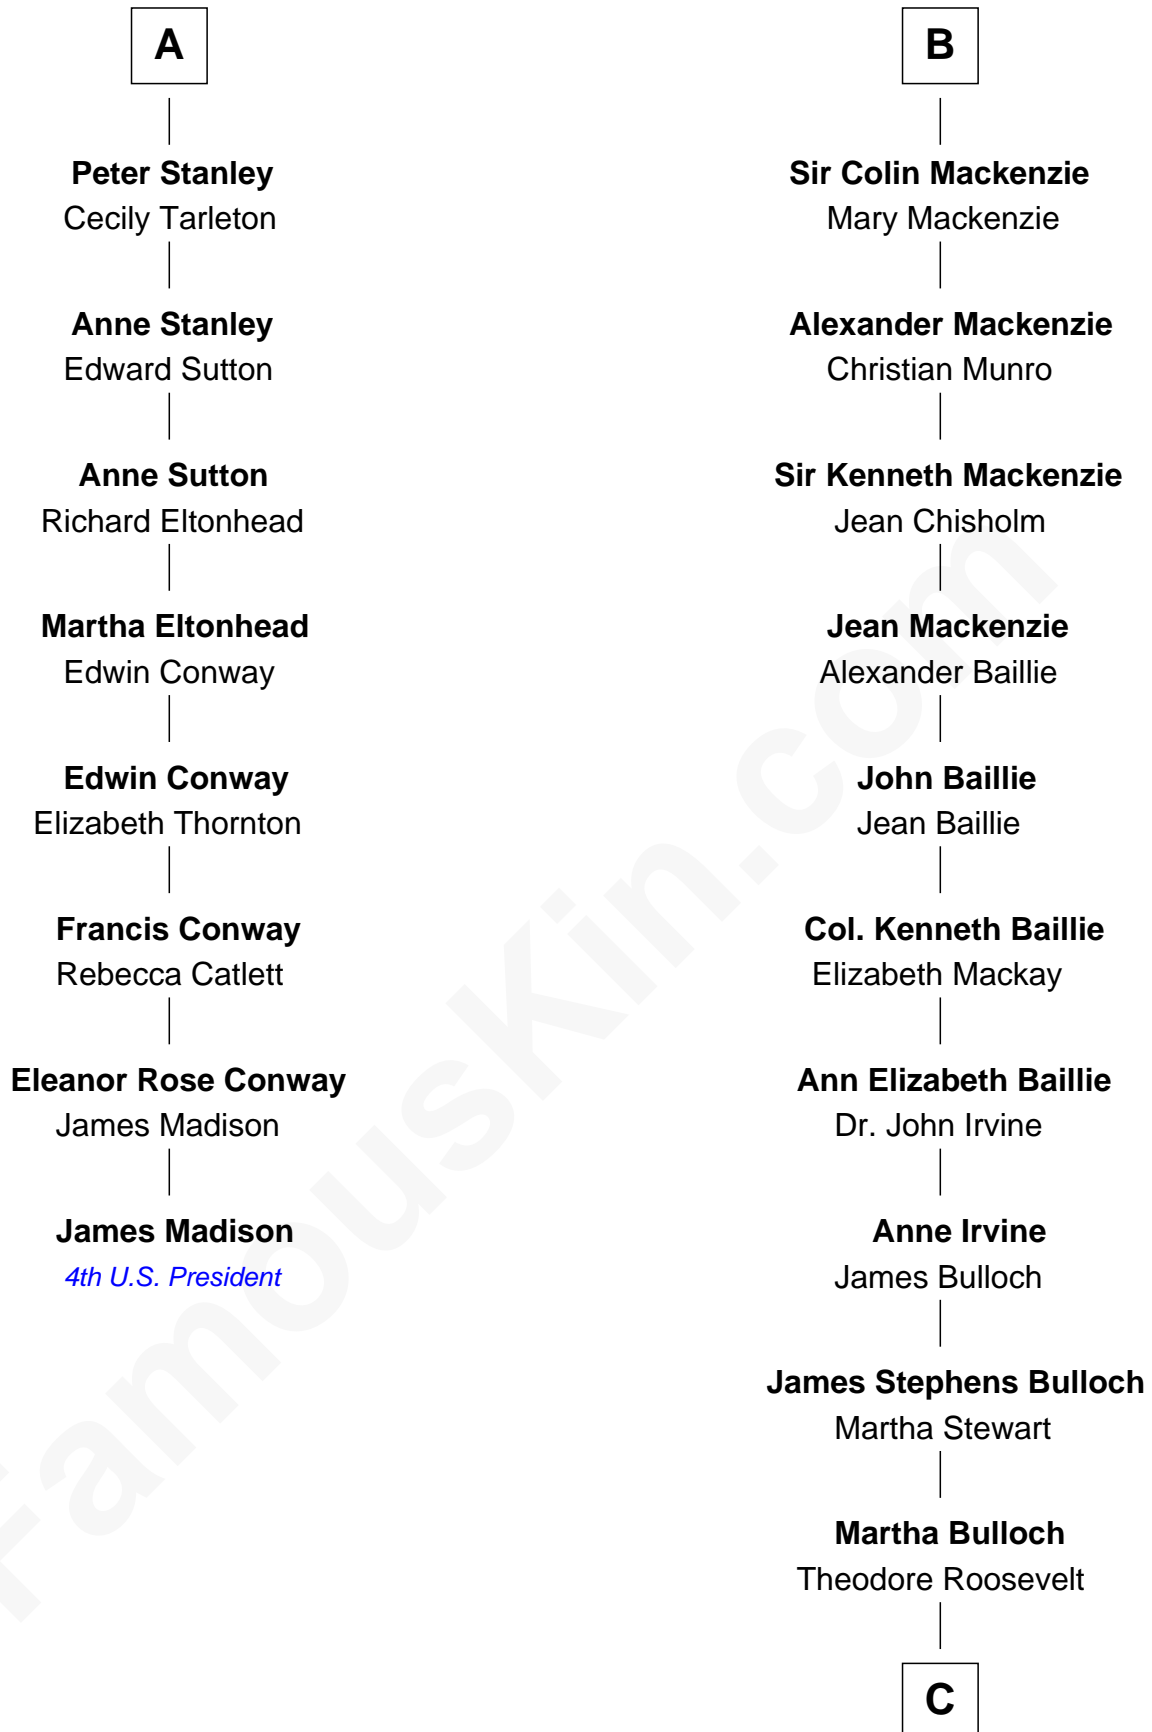

# FamousKin.com Relationship Chart of

**James Madison**

*4th U.S. President*

14th cousin 4 times removed of

**Eleanor Roosevelt**

*First Lady of President Franklin D. Roosevelt*

**Sir Robert de Holland**

Maude la Zouche

**C**

**Elliott Roosevelt**  
Anna Rebecca Hall

**Eleanor Roosevelt**  
*First Lady of Franklin Roosevelt*

FamousKin.com