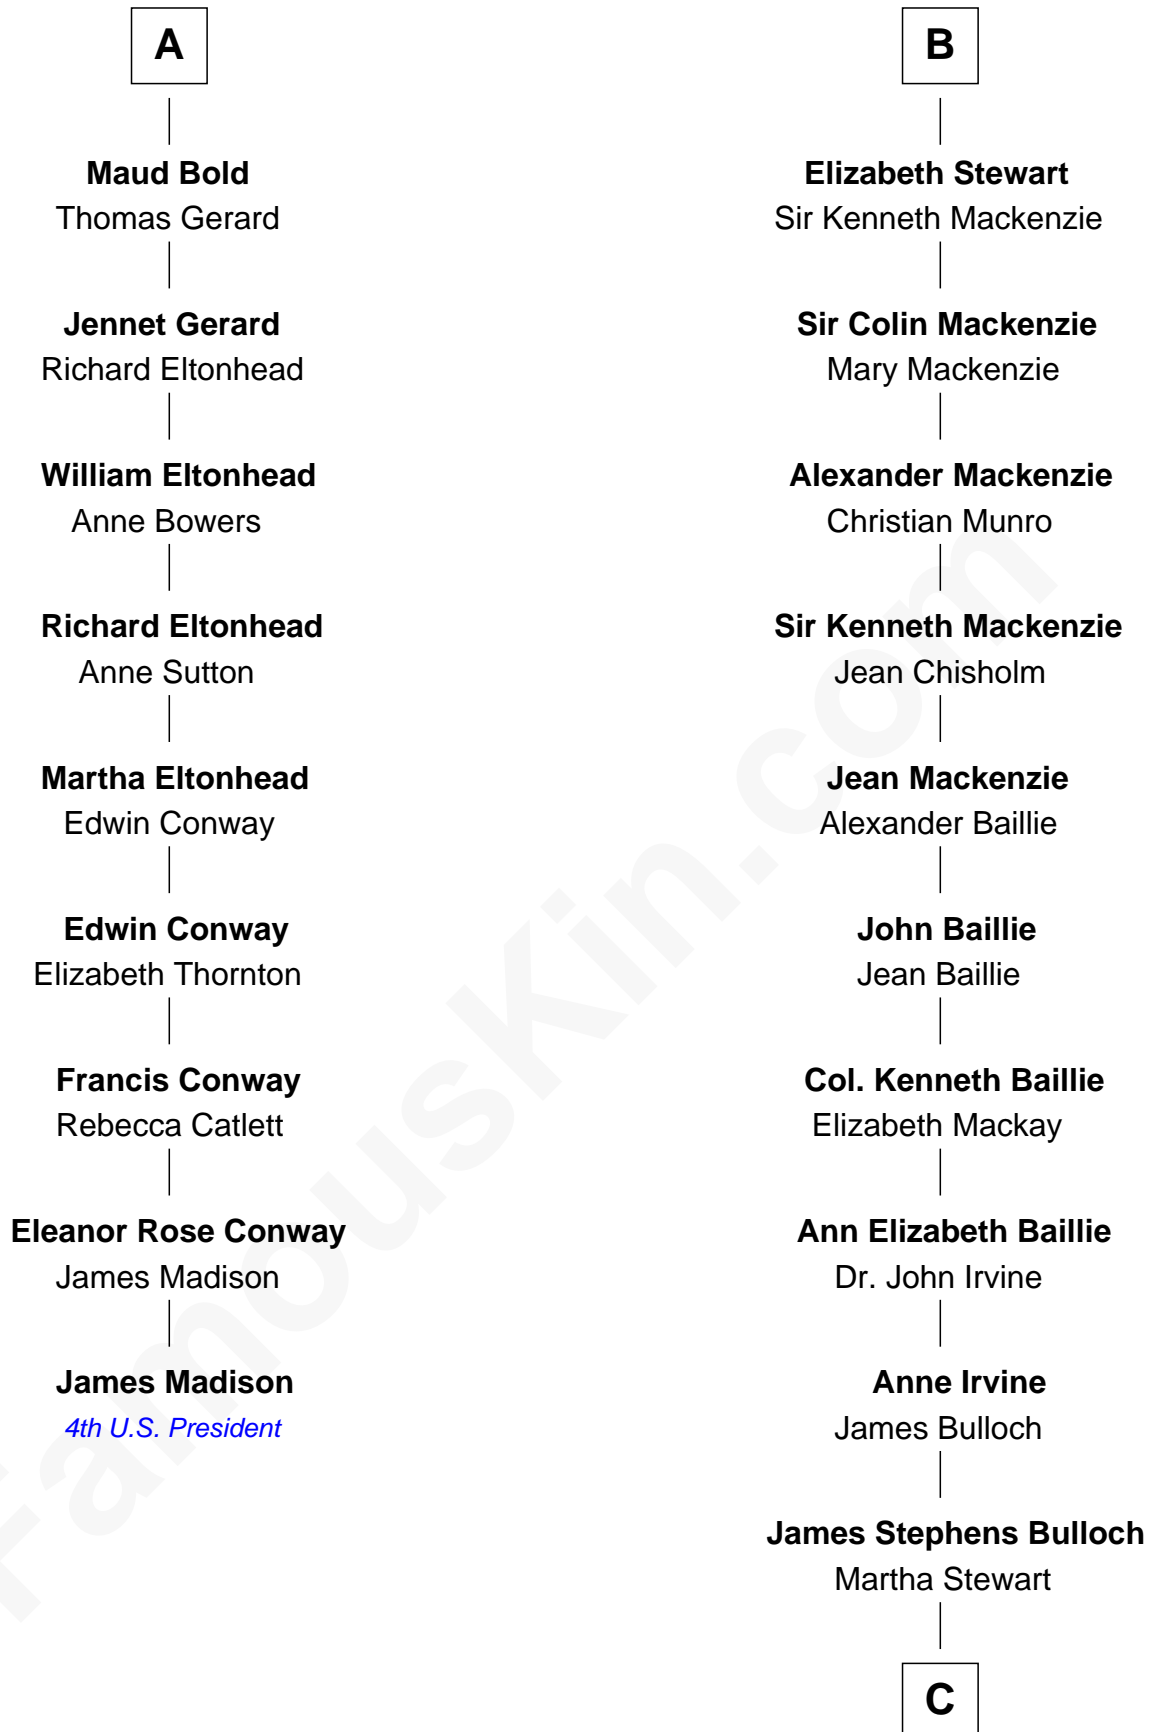

FamousKin.com Relationship Chart of

James Madison

4th U.S. President

15th cousin 3 times removed of

Theodore Roosevelt

26th U.S. President

King Edward I
Eleanor of Castile

C

Martha Bulloch
Theodore Roosevelt

Theodore Roosevelt
26th U.S. President

FamousKin.com