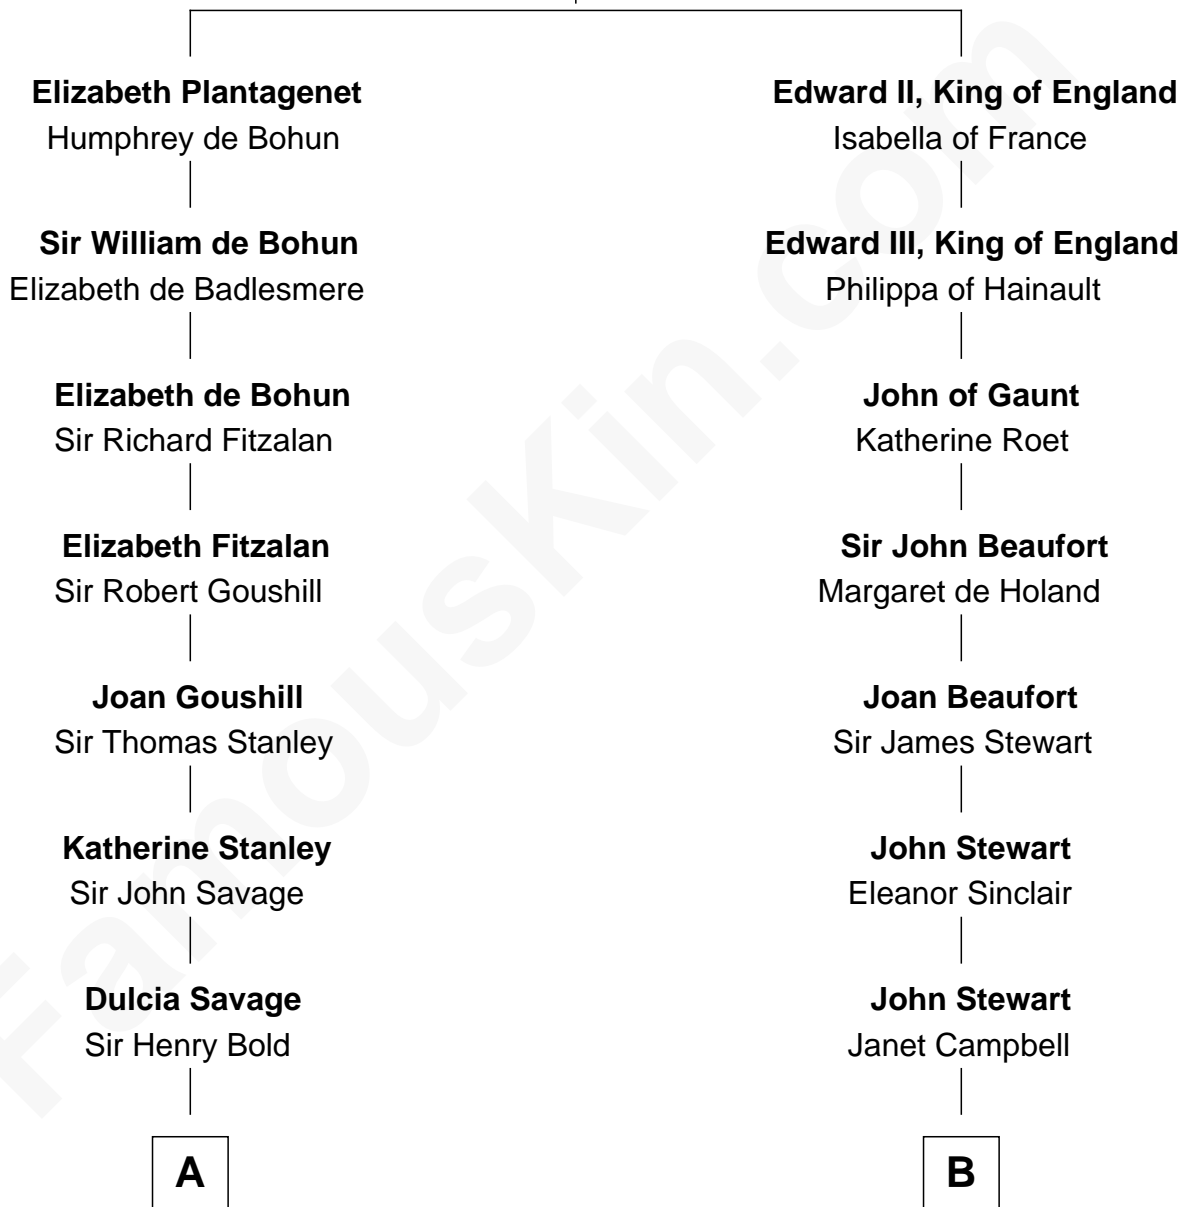

FamousKin.com Relationship Chart of

James Madison

4th U.S. President

15th cousin 3 times removed of

Theodore Roosevelt

26th U.S. President

King Edward I
Eleanor of Castile

C

Martha Bulloch
Theodore Roosevelt

Theodore Roosevelt
26th U.S. President

FamousKin.com