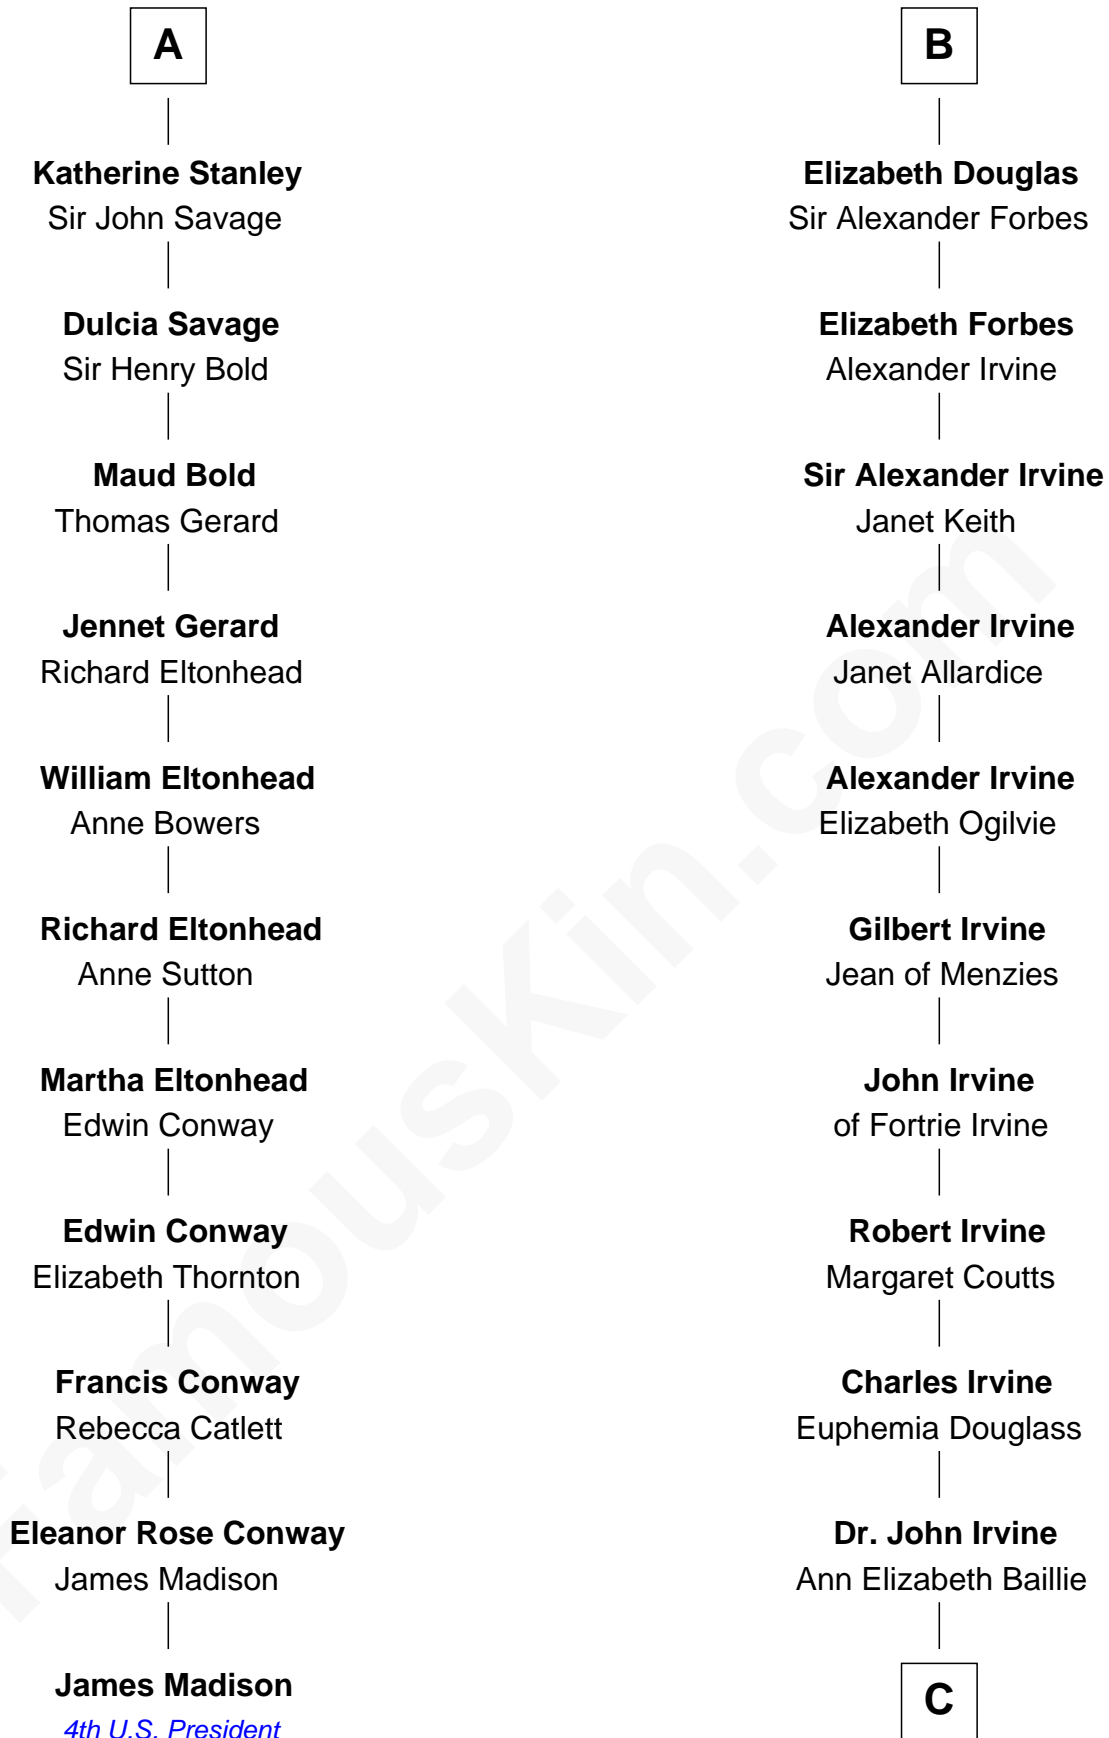

FamousKin.com Relationship Chart of

James Madison

4th U.S. President

17th cousin 3 times removed of

Theodore Roosevelt

26th U.S. President

Gilbert de Clare

Isabel Marshal

Robert de Bruce

Sir Robert de Brus

Marjorie of Carrick

Robert I, King of Scotland

Isabella of Mar

Marjorie Bruce

Walter Stewart

Robert II, King of Scotland

Elizabeth Mure

Robert III, King of Scotland

Anabella Drummond

Mary Stewart

George Douglas

B

C

Anne Irvine

James Bulloch

James Stephens Bulloch

Martha Stewart

Martha Bulloch

Theodore Roosevelt

Theodore Roosevelt

26th U.S. President

FamousKin.com