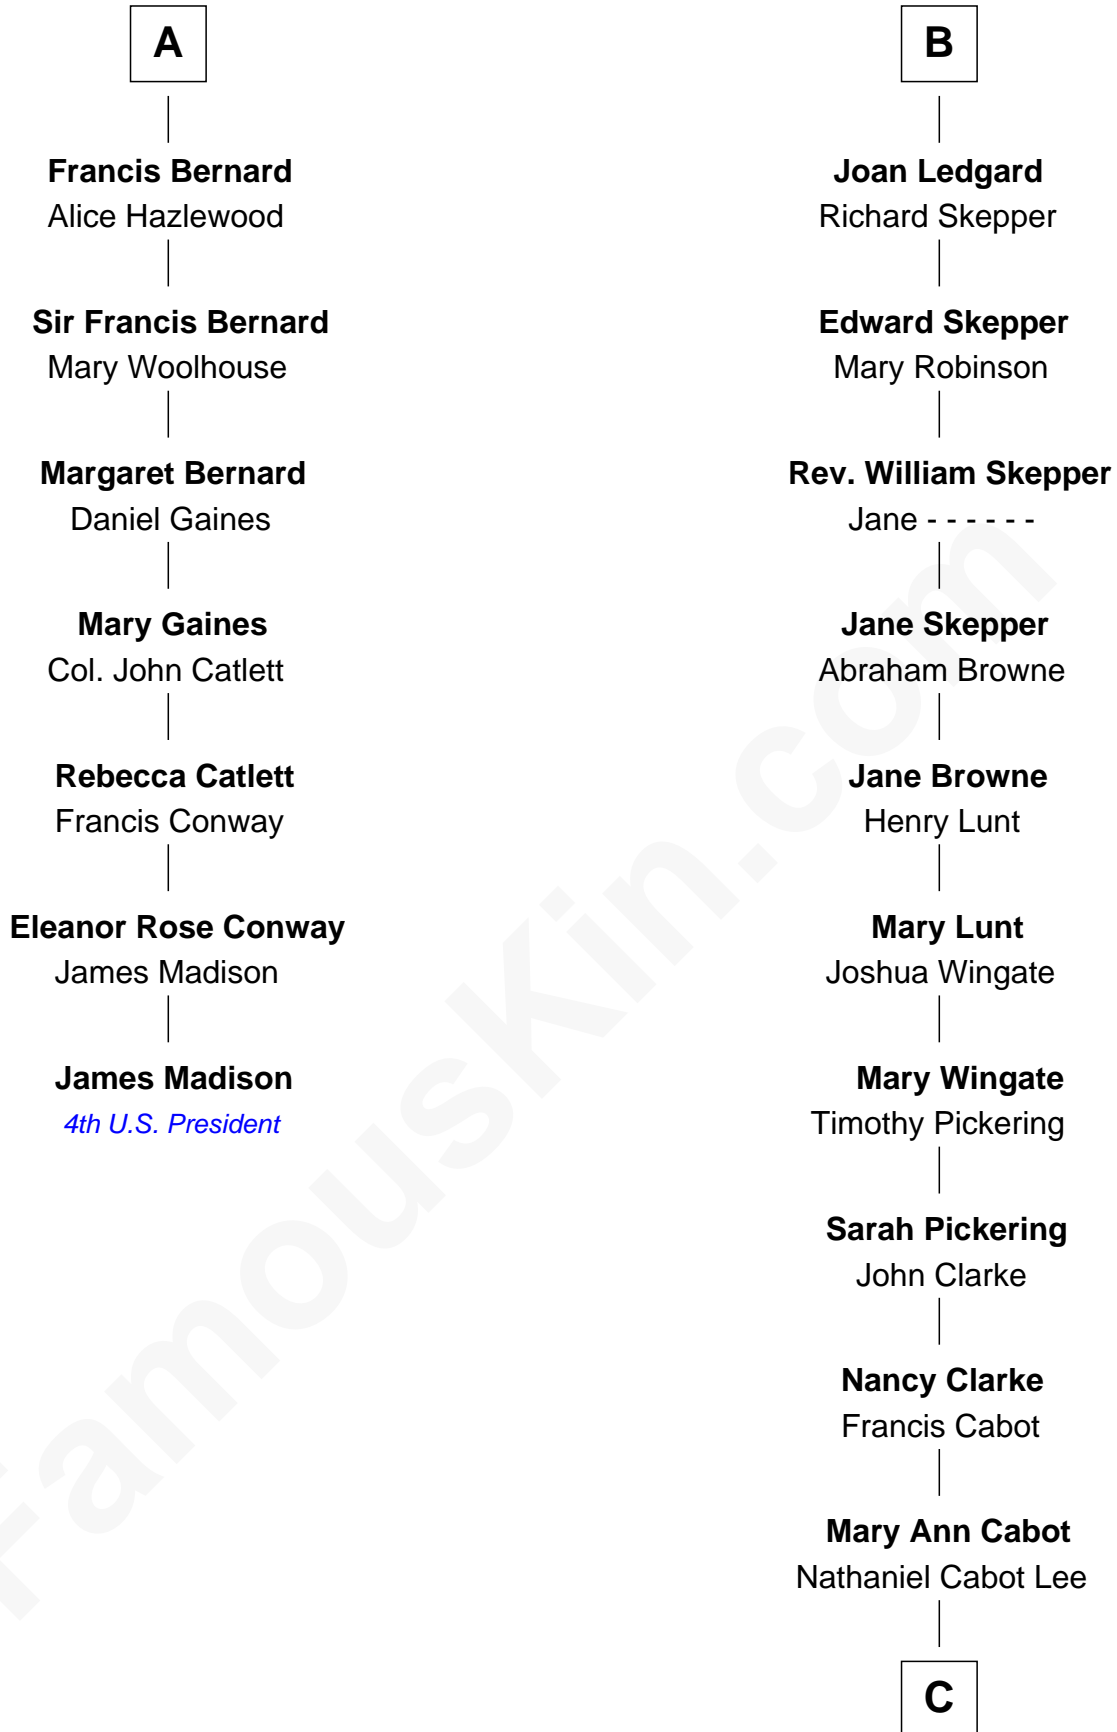

FamousKin.com Relationship Chart of

James Madison

4th U.S. President

13th cousin 6 times removed of

Alice (Lee) Roosevelt

First Wife of President Theodore Roosevelt

Sir Ralph de Neville

Alice de Audley

C

John Clarke Lee
Harriet Paine Rose

George Cabot Lee
Caroline Watts Haskell

Alice (Lee) Roosevelt
Wife of President Theodore Roosevelt

FamousKin.com