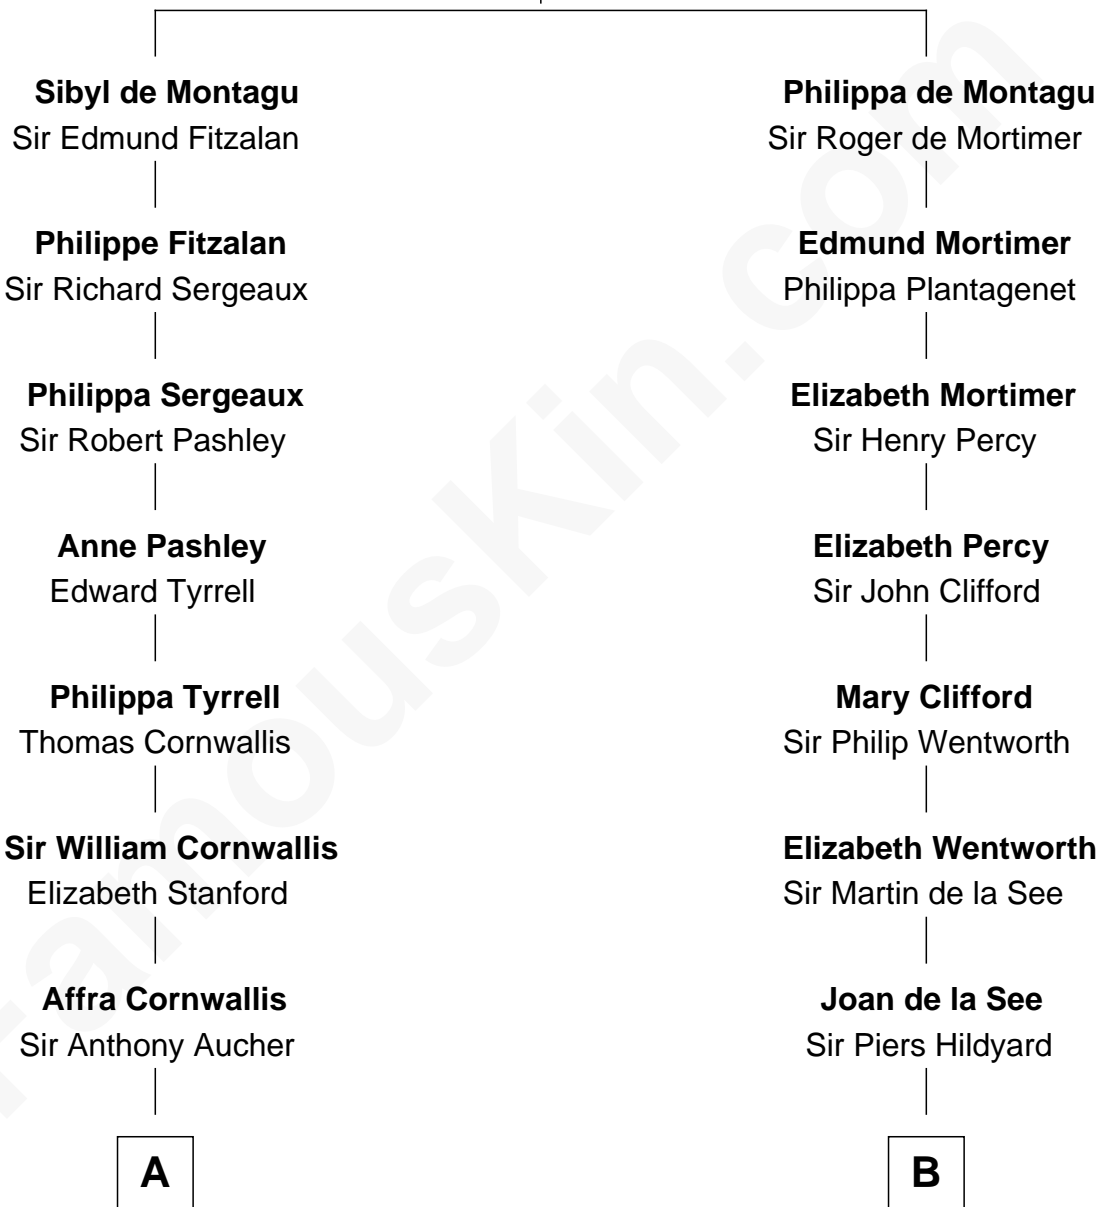

FamousKin.com Relationship Chart of

James Madison

4th U.S. President

15th cousin 5 times removed of

Alice (Lee) Roosevelt

First Wife of President Theodore Roosevelt

William de Montagu
Katherine de Grandison

C

—
Mary Ann Cabot
Nathaniel Cabot Lee

—
John Clarke Lee
Harriet Paine Rose

—
George Cabot Lee
Caroline Watts Haskell

—
Alice (Lee) Roosevelt
Wife of President Theodore Roosevelt

FamousKin.com