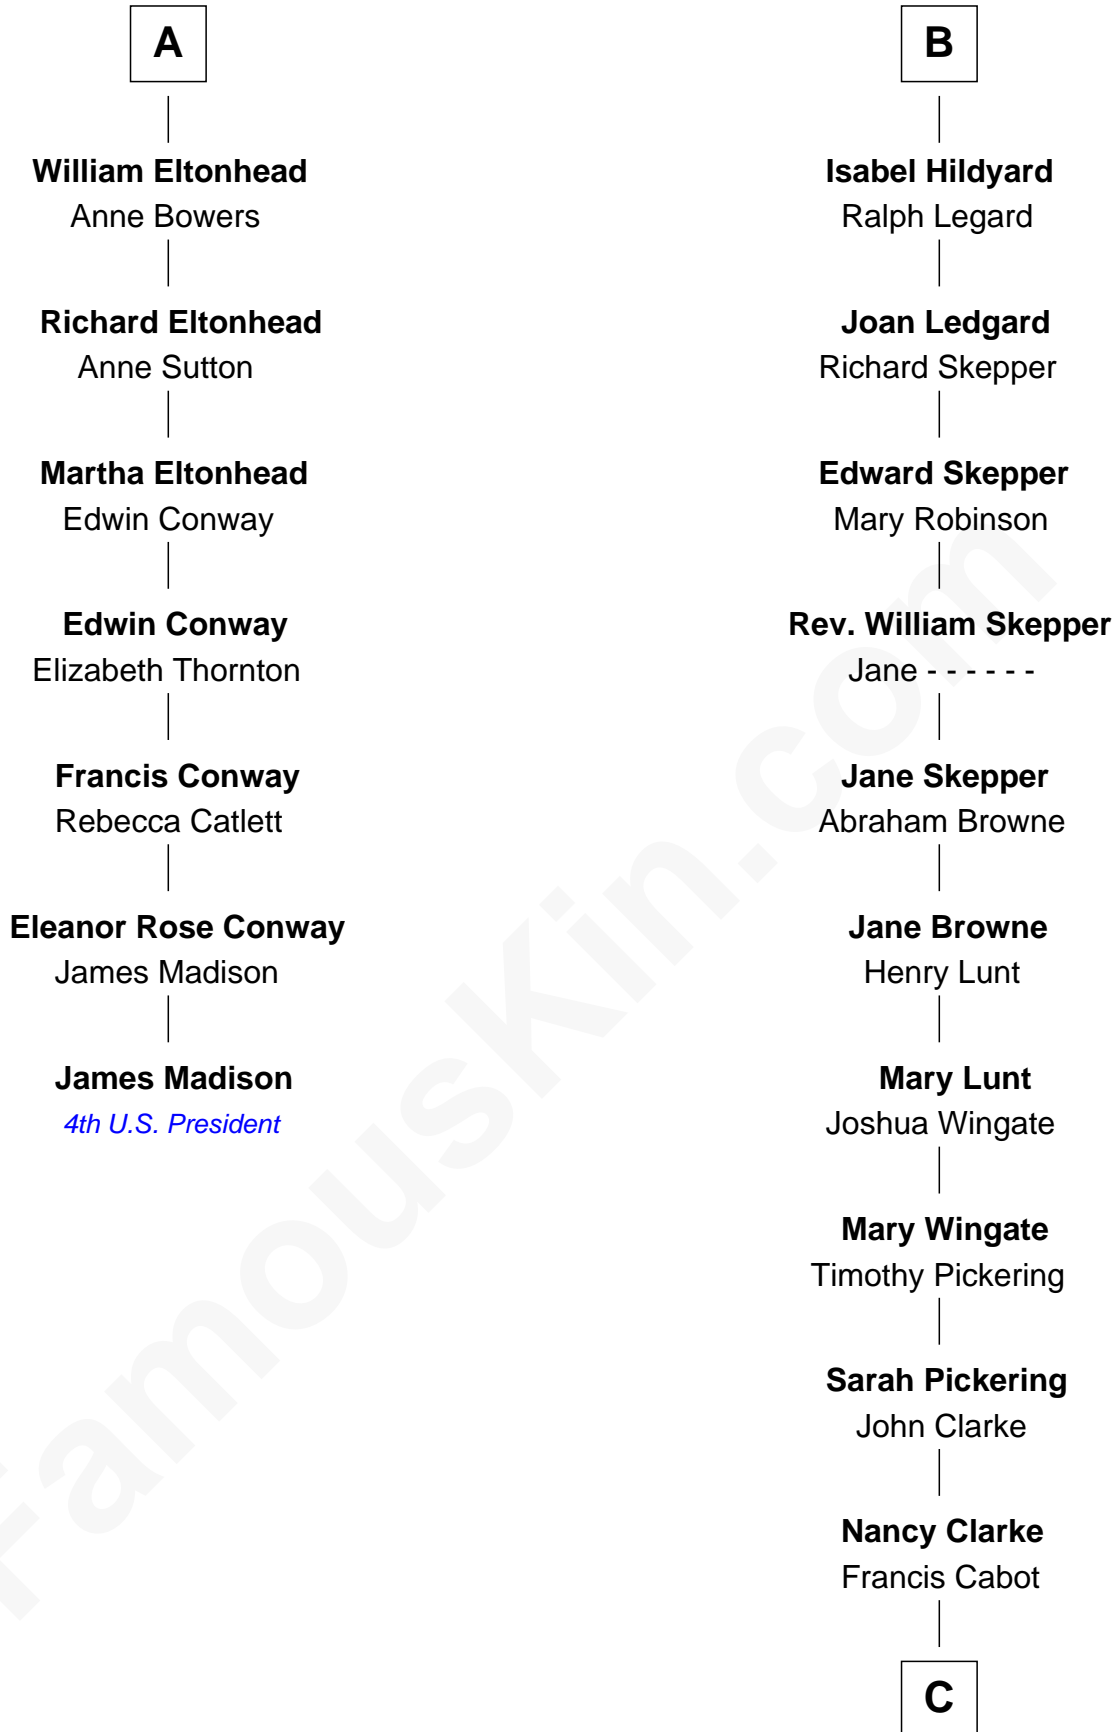

FamousKin.com Relationship Chart of

James Madison

4th U.S. President

13th cousin 7 times removed of

Alice (Lee) Roosevelt

First Wife of President Theodore Roosevelt

C

—
Mary Ann Cabot
Nathaniel Cabot Lee

—
John Clarke Lee
Harriet Paine Rose

—
George Cabot Lee
Caroline Watts Haskell

—
Alice (Lee) Roosevelt
Wife of President Theodore Roosevelt

FamousKin.com