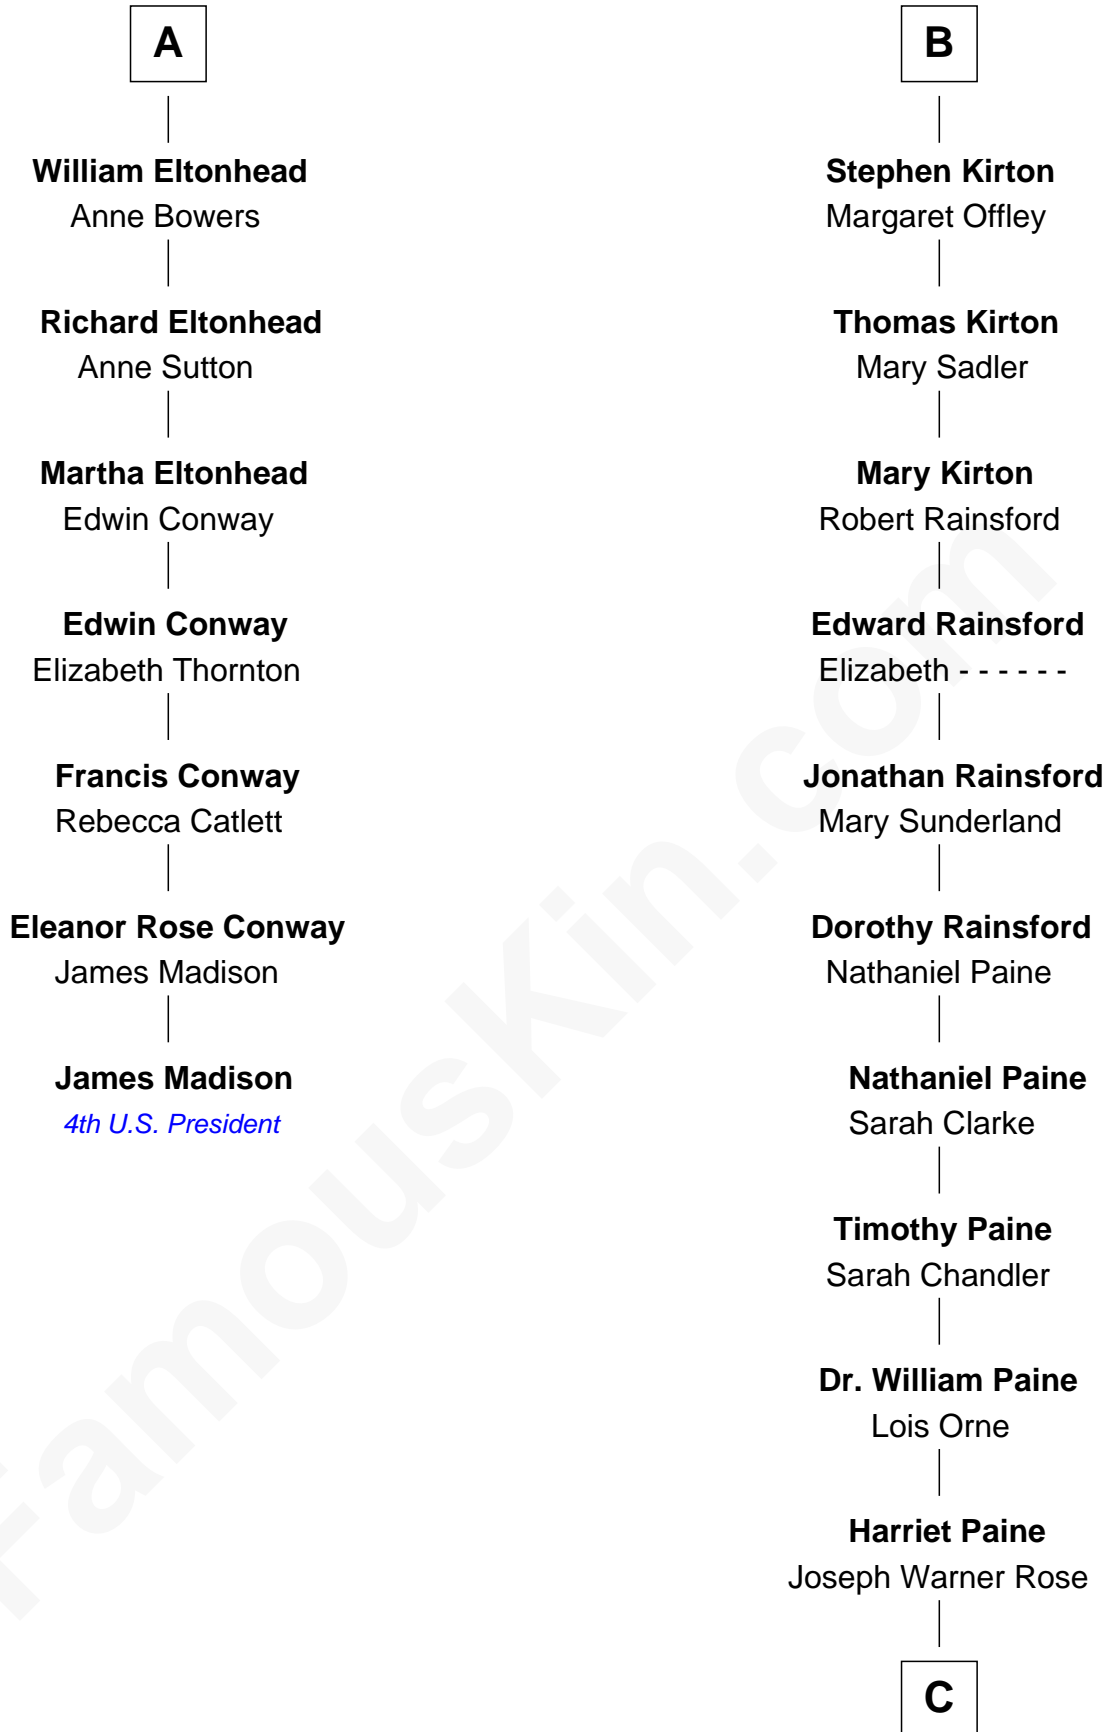

# FamousKin.com Relationship Chart of

**James Madison**

*4th U.S. President*

13th cousin 6 times removed of

**Alice (Lee) Roosevelt**

*First Wife of President Theodore Roosevelt*

**C**

**Harriet Paine Rose**

John Clarke Lee

**George Cabot Lee**

Caroline Watts Haskell

**Alice (Lee) Roosevelt**

*Wife of President Theodore Roosevelt*

FamousKin.com