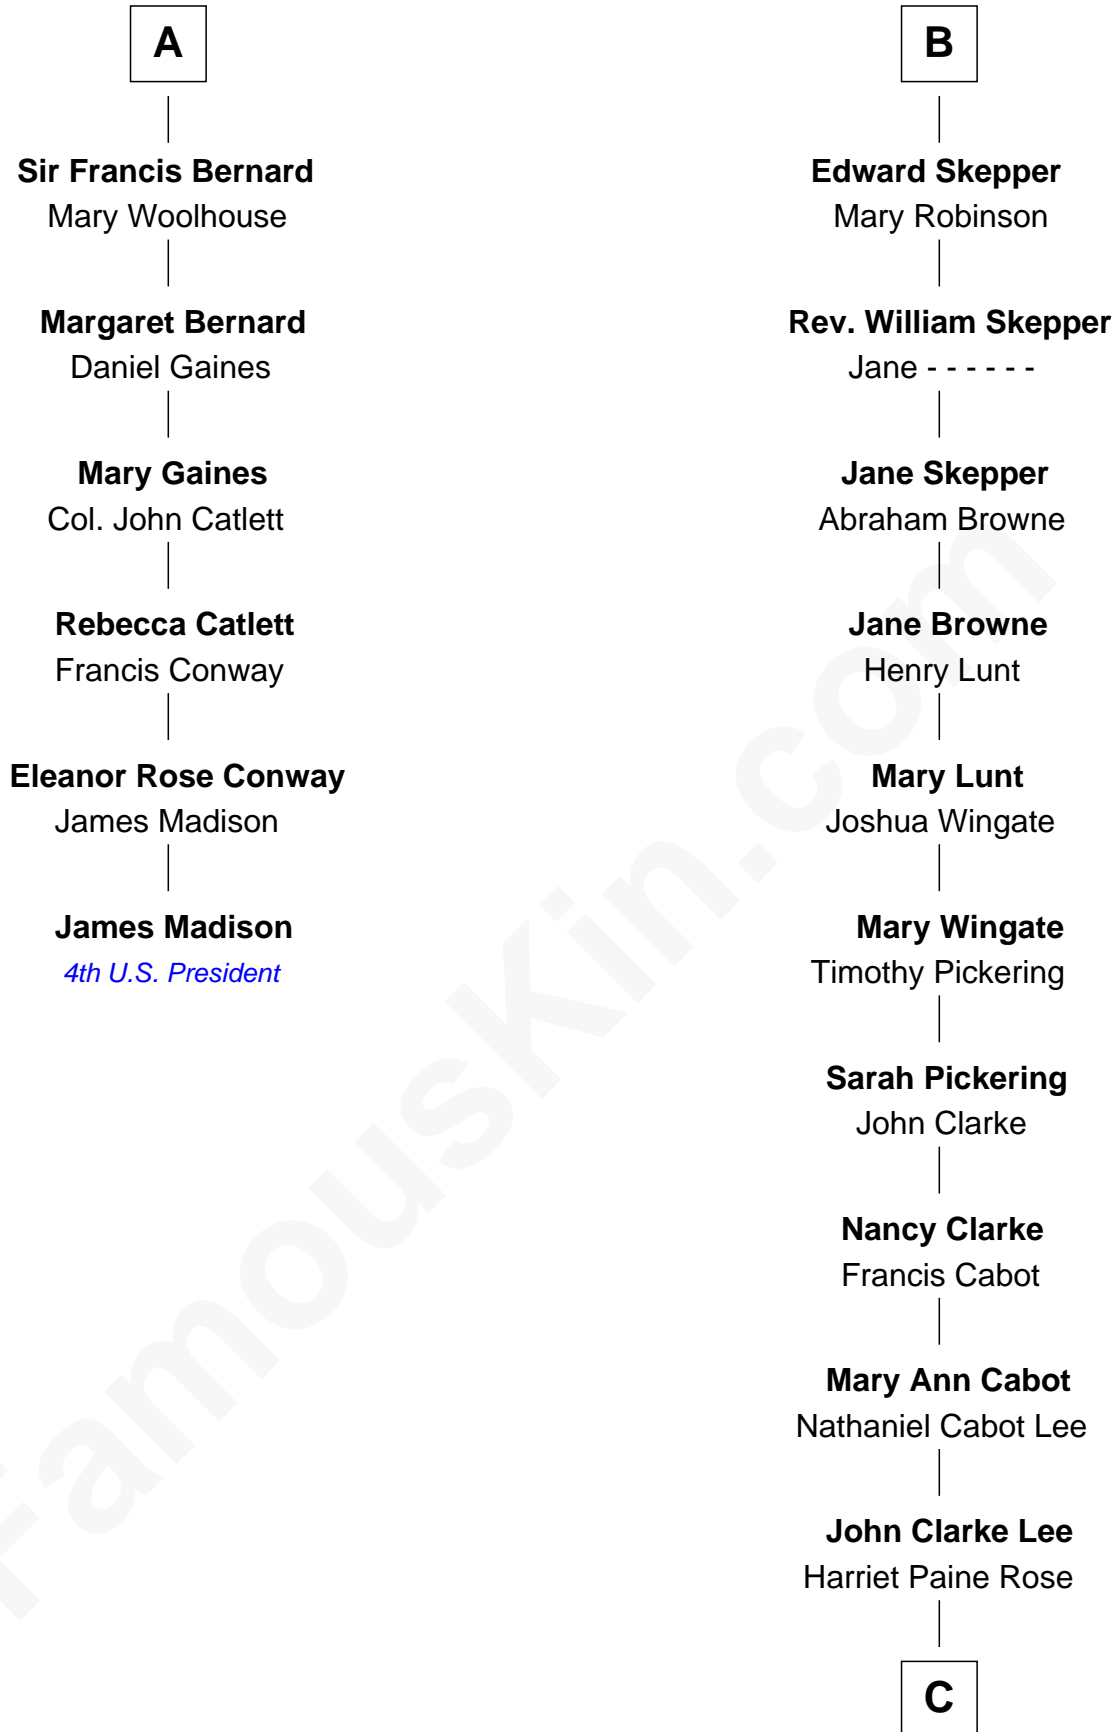

# FamousKin.com Relationship Chart of

**James Madison**

*4th U.S. President*

12th cousin 6 times removed of

**Alice (Lee) Roosevelt**

*First Wife of President Theodore Roosevelt*

**Sir Hugh de Stafford**  
Philippa de Beauchamp

Michael de la Pole

**Isabel de la Pole**

Thomas Morley

**Anne Morley**

Sir John Hastings

**Elizabeth Hastings**

Sir Robert Hildyard

**Sir Piers Hildyard**

Joan de la See

**Isabel Hildyard**

Ralph Legard

**Joan Ledgard**

Richard Skepper

**B**

**C**

**George Cabot Lee**  
Caroline Watts Haskell

**Alice (Lee) Roosevelt**  
*Wife of President Theodore Roosevelt*

FamousKin.com