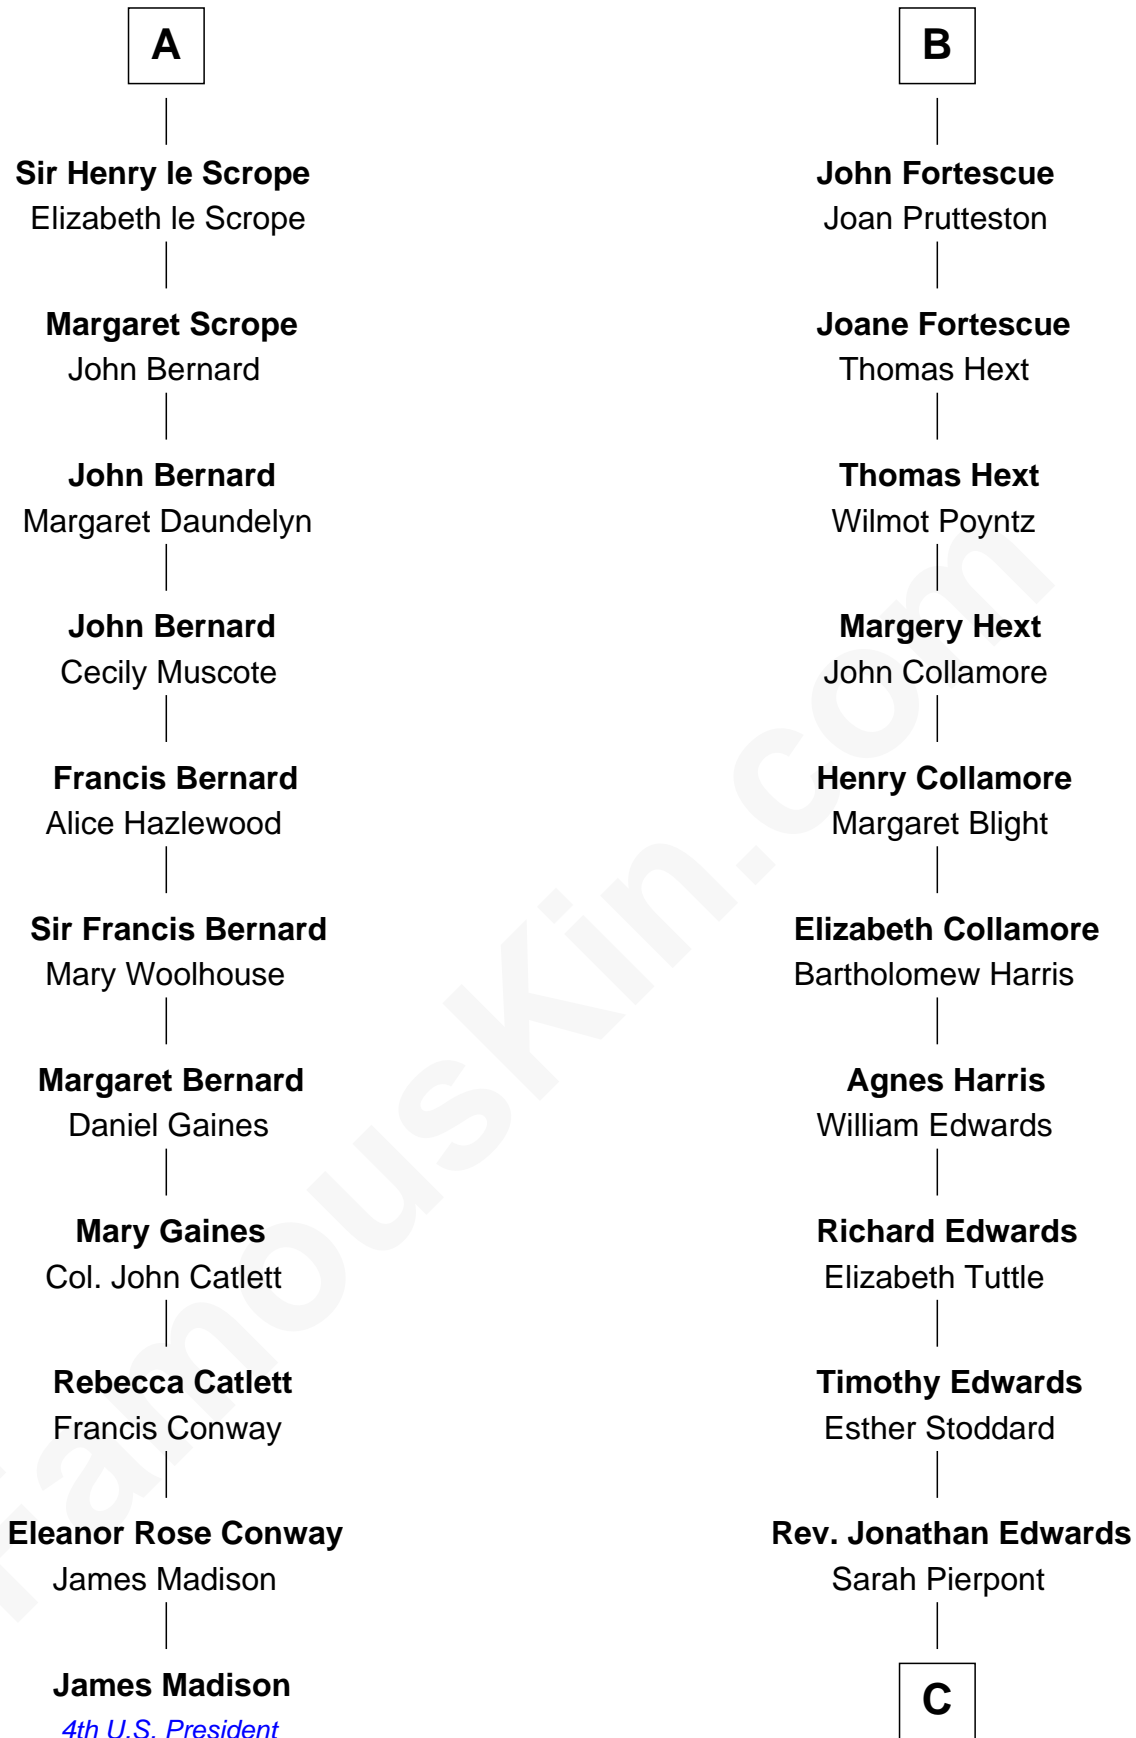

# FamousKin.com Relationship Chart of

**James Madison**

*4th U.S. President*

17th cousin 4 times removed of

**Edith (Carow) Roosevelt**

*First Lady of President Theodore Roosevelt*

**Sir Geoffrey FitzPiers**

Aveline de Clare

**C**

**Timothy Edwards**

Rhoda Ogden

**Sarah Edwards**

Daniel Tyler

**Gen. Daniel Tyler**

Emily Lee

**Gertrude Elizabeth Tyler**

Charles Carow

**Edith (Carow) Roosevelt**

*First Lady of Theodore Roosevelt*