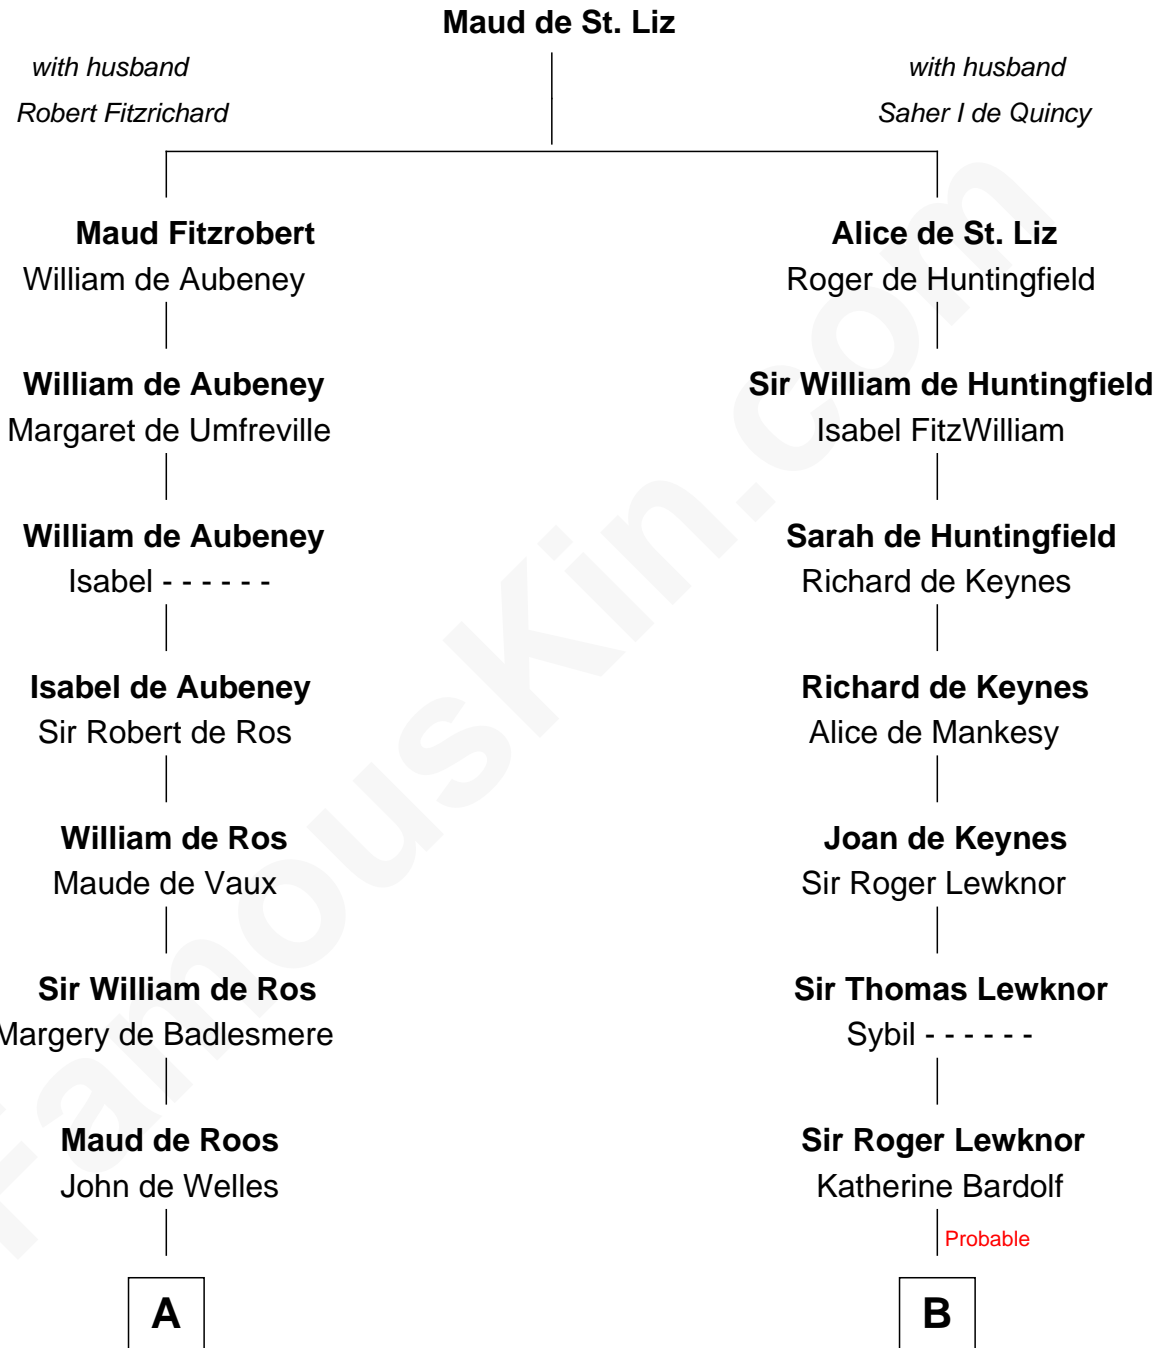

FamousKin.com Relationship Chart of

James Madison

4th U.S. President

17th cousin 2 times removed of

William Stoughton

Chief Judge and Prosecutor, Salem Witch Trials 1692

C

Rebecca Catlett
Francis Conway

Eleanor Rose Conway
James Madison

James Madison
4th U.S. President

FamousKin.com