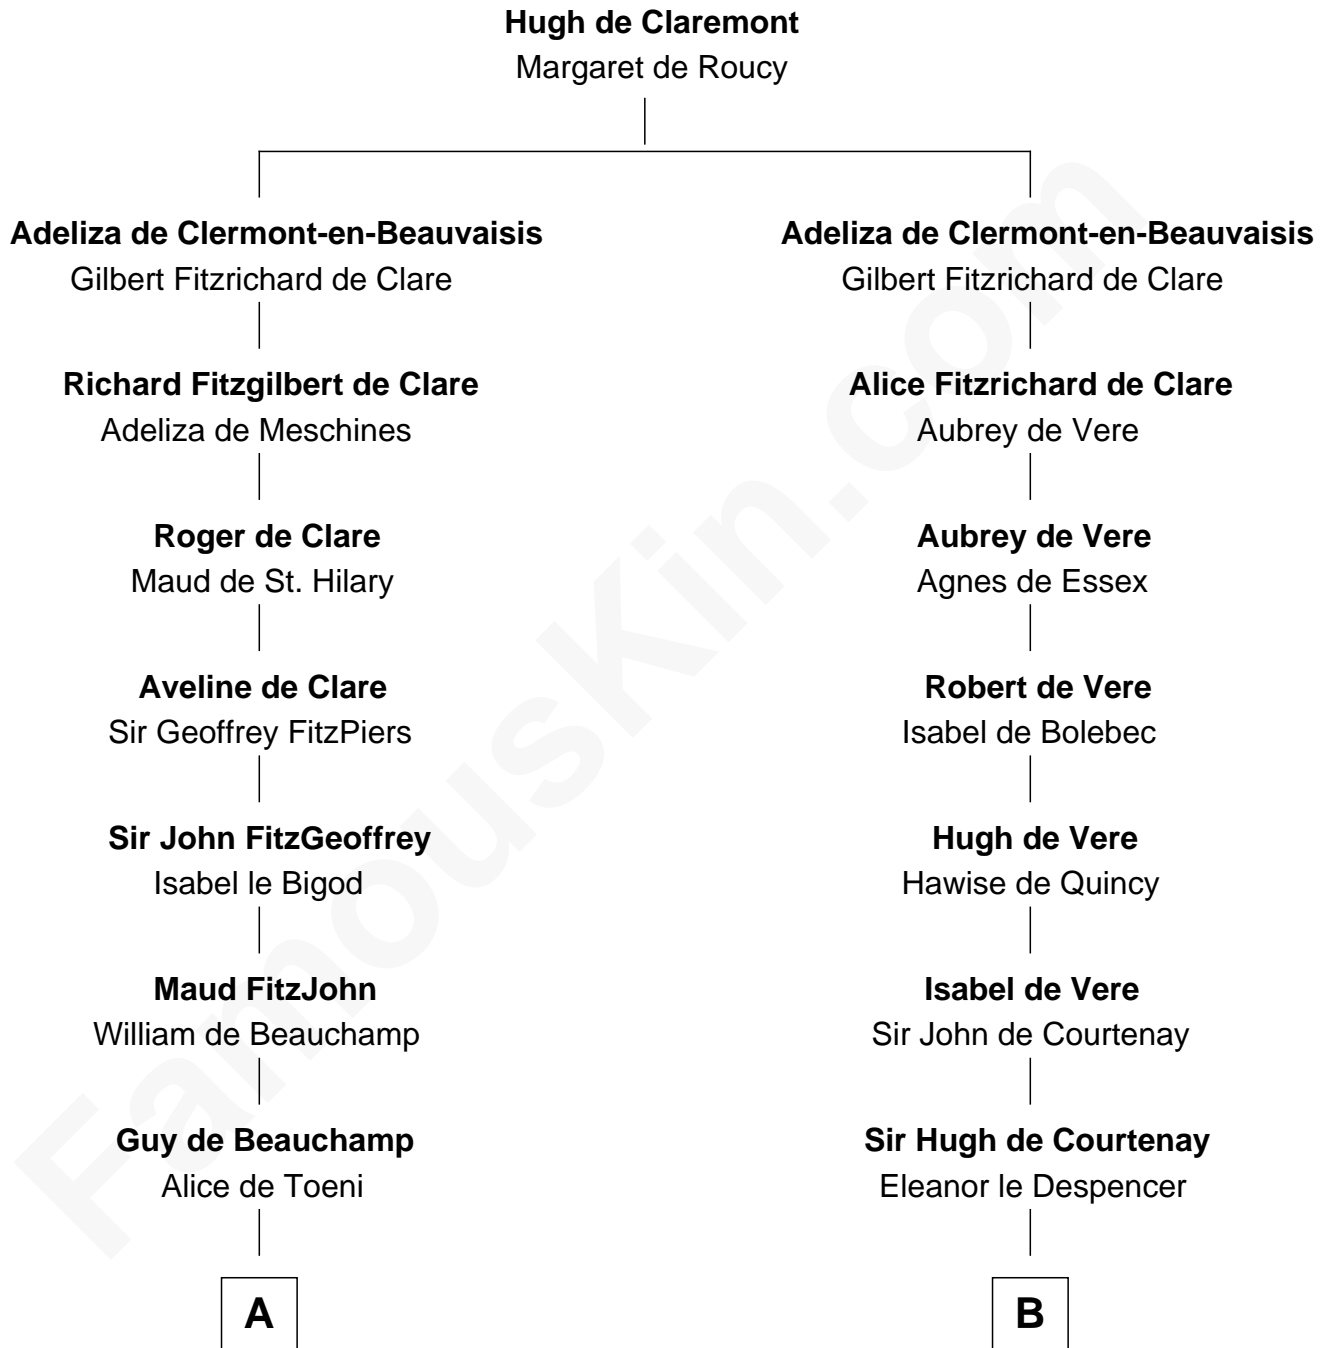

FamousKin.com Relationship Chart of

James Madison

4th U.S. President

21st cousin of

Carter Braxton

Signer of the Declaration of Independence

C

Margaret Bernard

Daniel Gaines

Mary Gaines

Col. John Catlett

Rebecca Catlett

Francis Conway

Eleanor Rose Conway

James Madison

James Madison

Mary Carter

George Braxton

Carter Braxton

Signer of Declaration of Independence

FamousKin.com