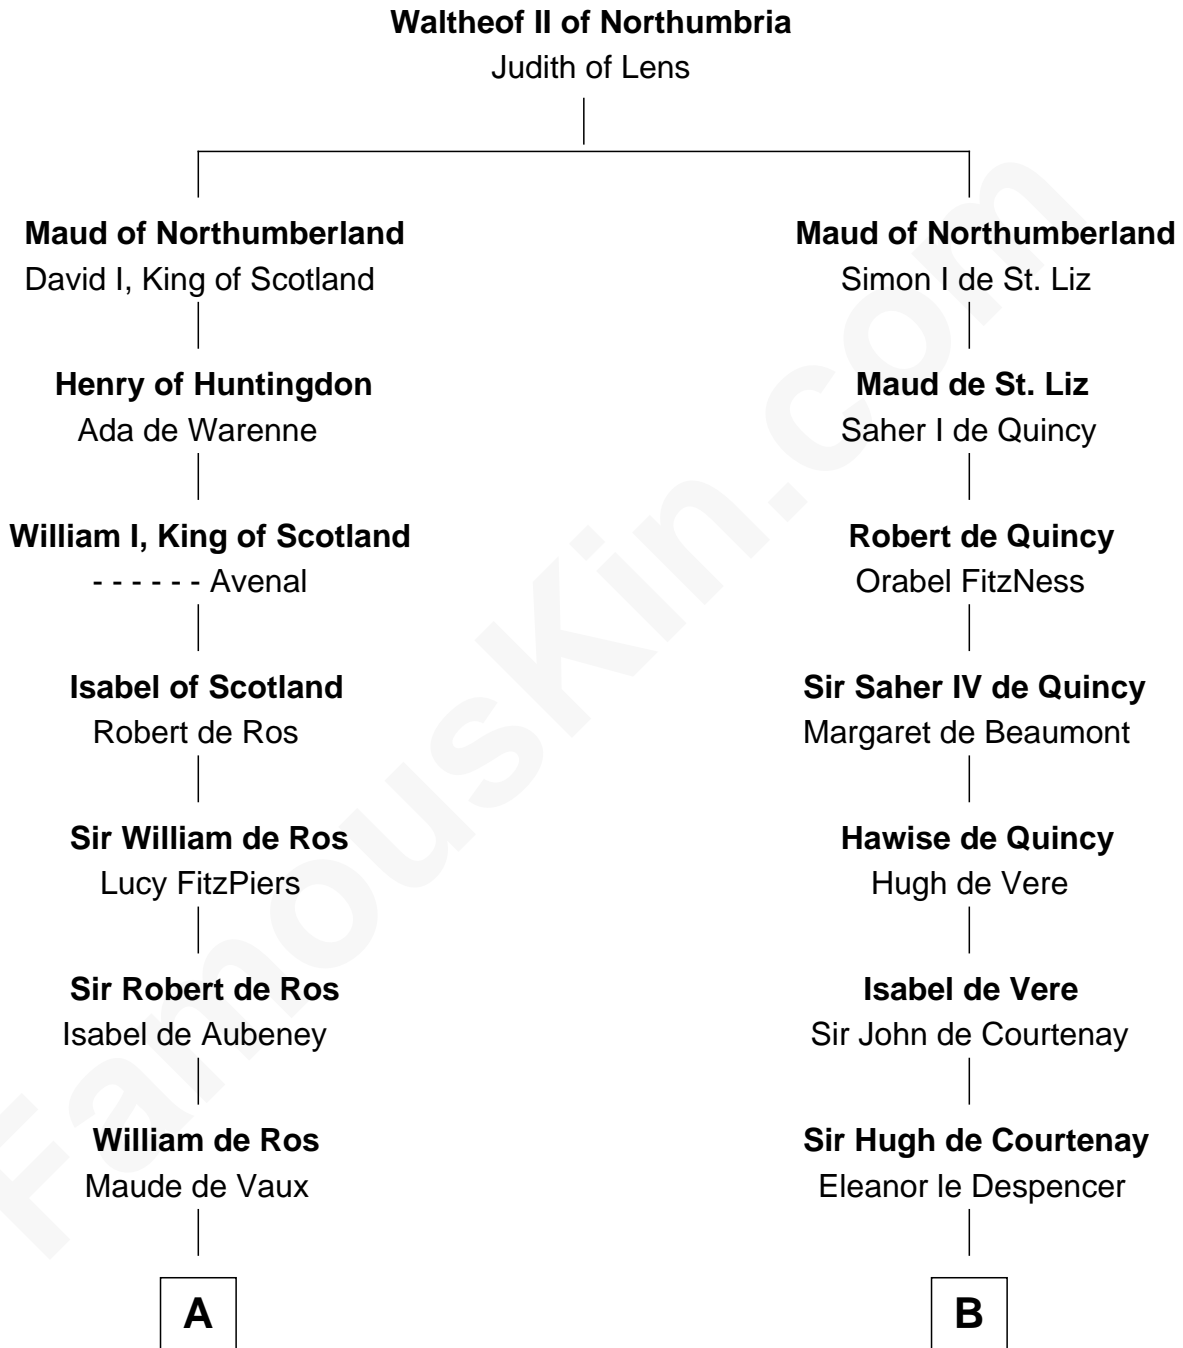

# FamousKin.com Relationship Chart of

**James Madison**

*4th U.S. President*

21st cousin of

**Carter Braxton**

*Signer of the Declaration of Independence*

**C**

**Margaret Bernard**

Daniel Gaines

**Mary Gaines**

Col. John Catlett

**Rebecca Catlett**

Francis Conway

**Eleanor Rose Conway**

James Madison

**James Madison**

**Mary Carter**

George Braxton

**Carter Braxton**

*Signer of Declaration of Independence*

FamousKin.com