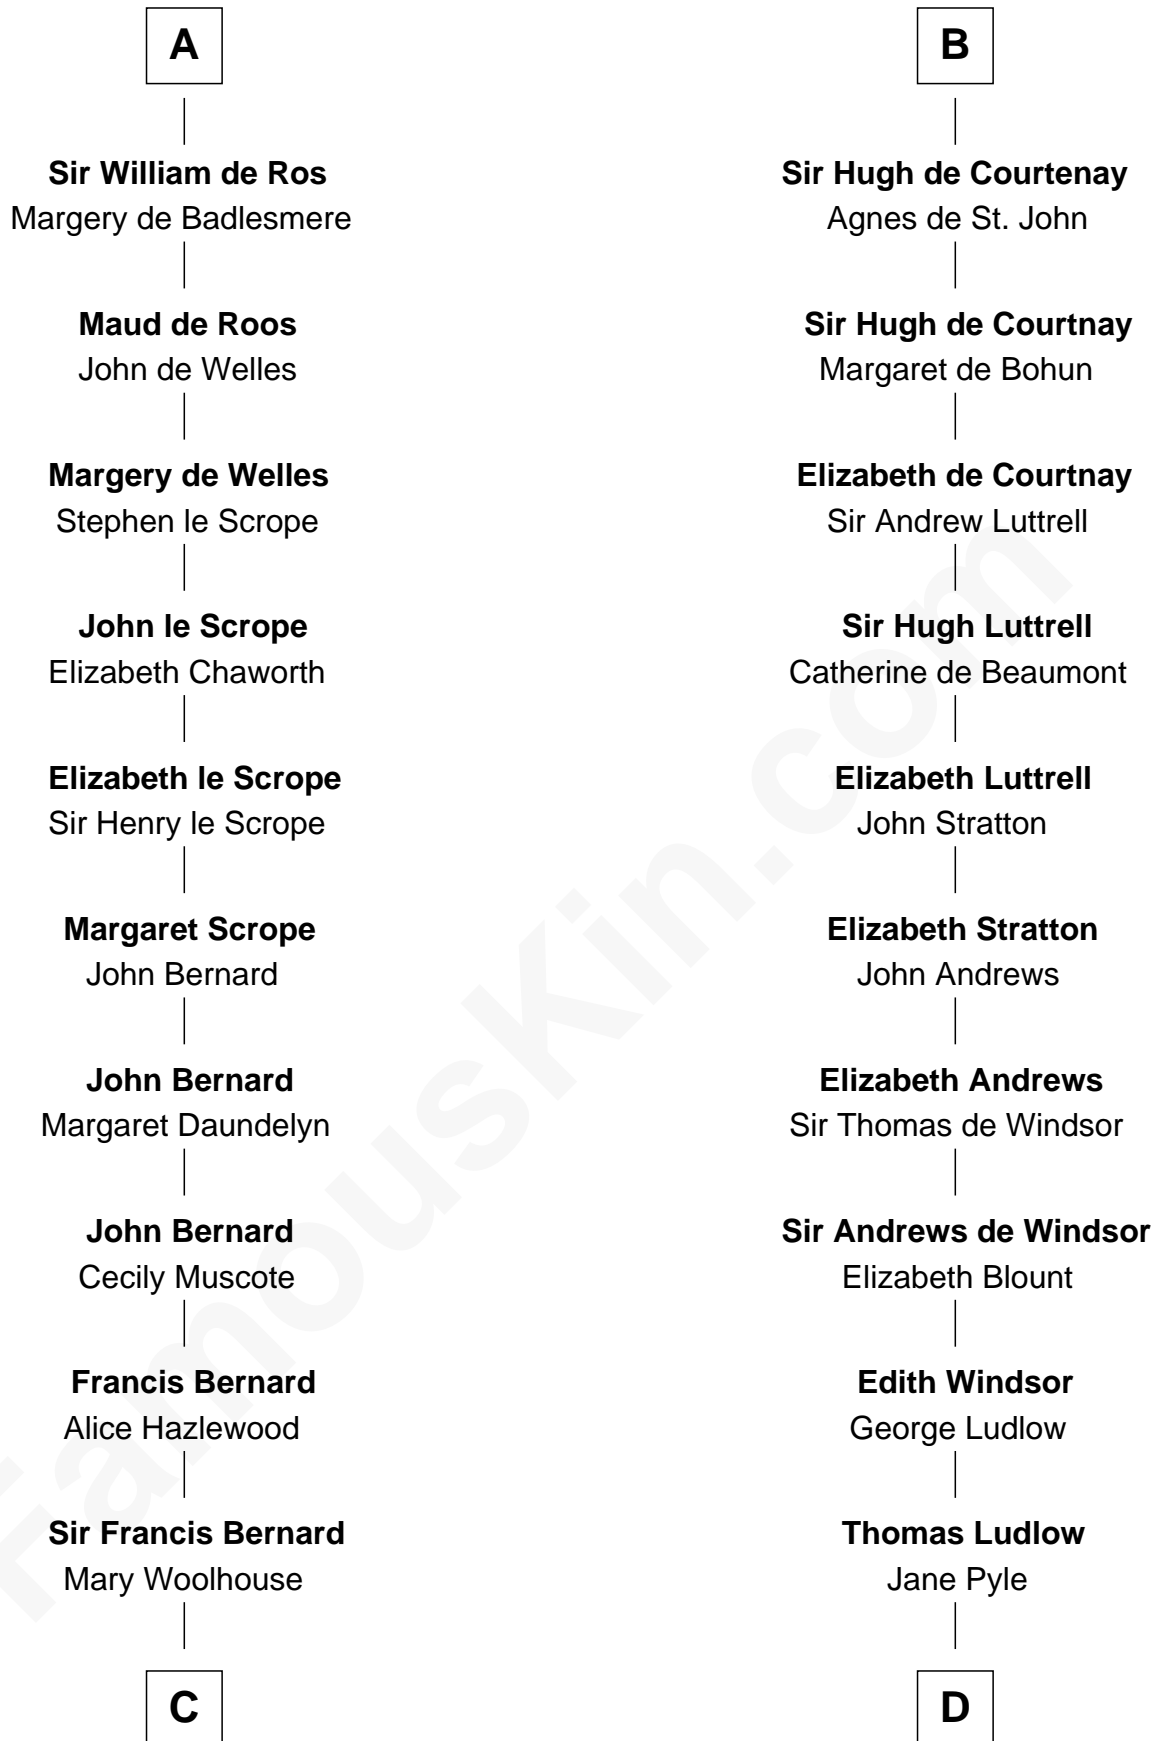

# FamousKin.com Relationship Chart of

**James Madison**

*4th U.S. President*

21st cousin of

**Carter Braxton**

*Signer of the Declaration of Independence*

**C**

**Margaret Bernard**

Daniel Gaines

**Mary Gaines**

Col. John Catlett

**Rebecca Catlett**

Francis Conway

**Eleanor Rose Conway**

James Madison

**James Madison**

*4th U.S. President*

**D**

**Gabriel Ludlow**

Phillis - - - - -

**Sarah Ludlow**

Col. John Carter

**Col. Robert Carter**

Elizabeth Landon

**Mary Carter**

George Braxton

**Carter Braxton**

*Signer of Declaration of Independence*

FamousKin.com