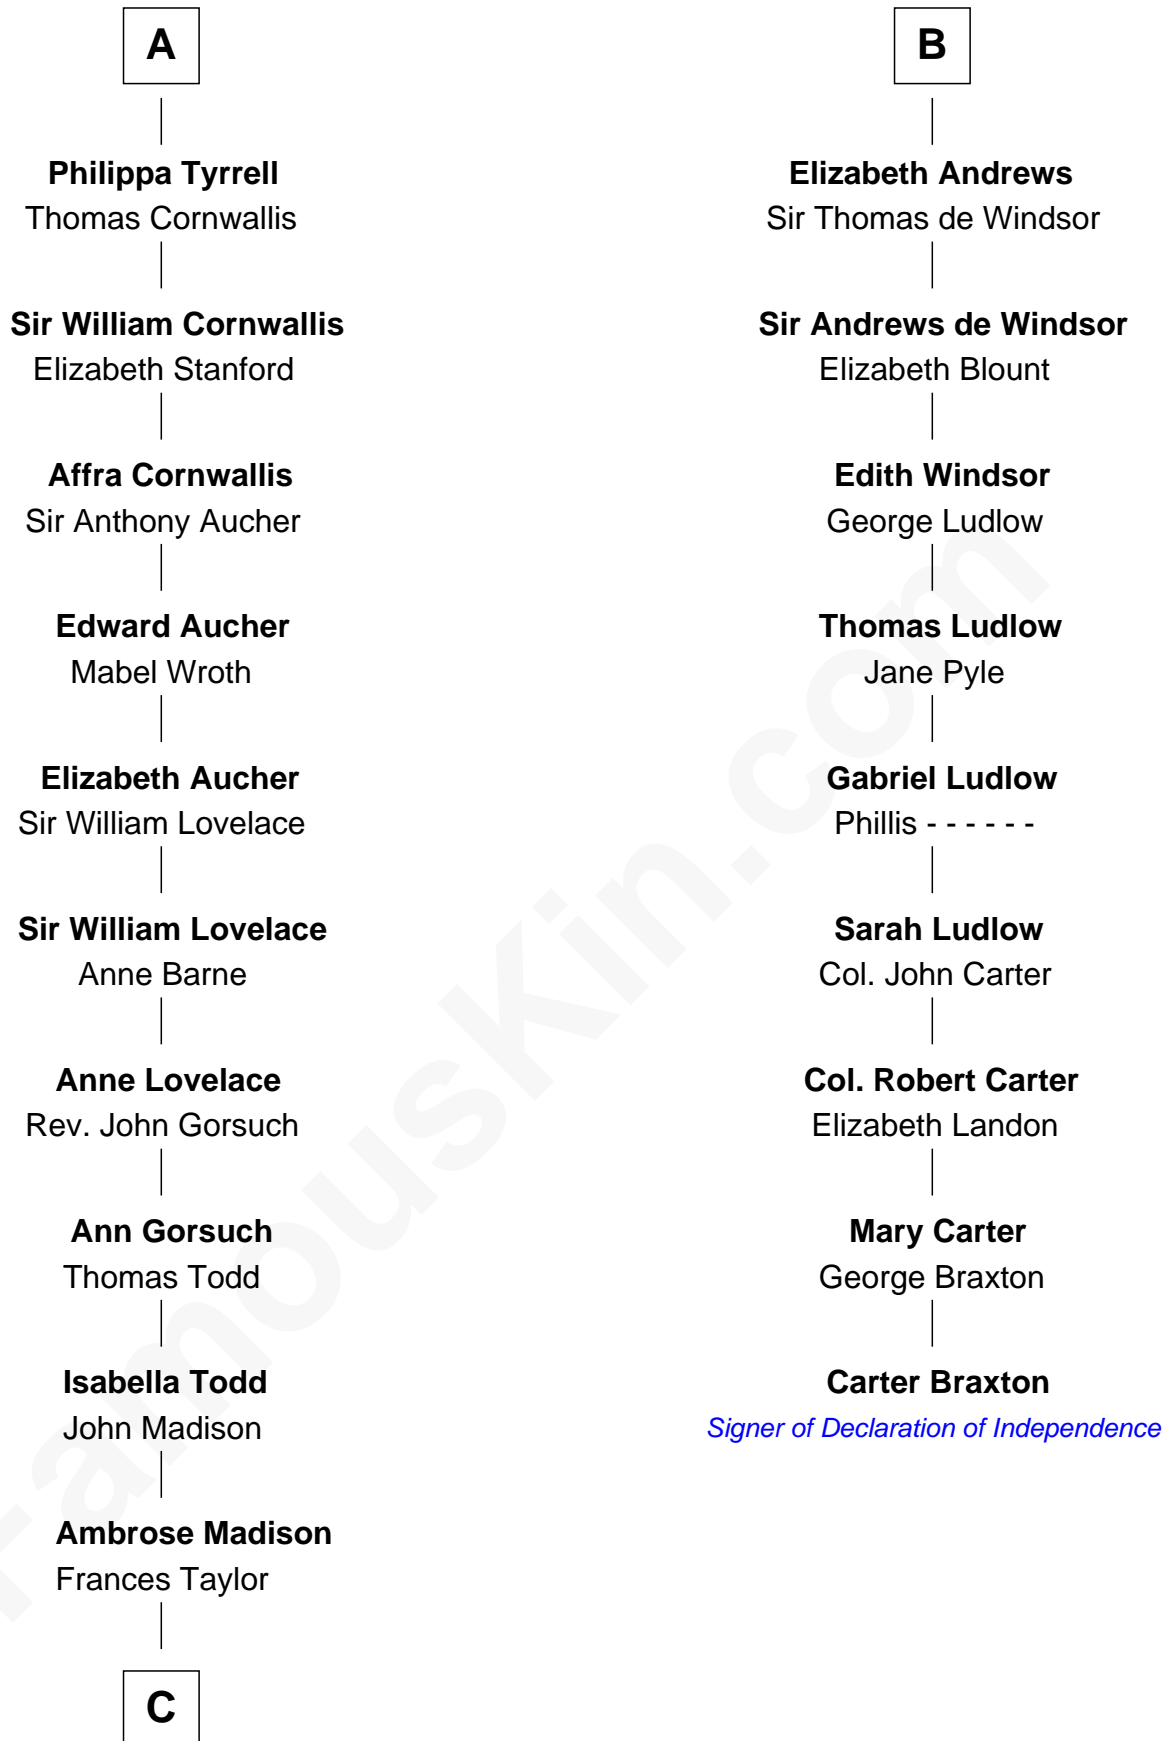

FamousKin.com Relationship Chart of

James Madison

4th U.S. President

15th cousin 3 times removed of

Carter Braxton

Signer of the Declaration of Independence

Sir Hugh le Despencer

Aveline Basset

Catherine de Beaumont

Elizabeth Luttrell

John Stratton

Elizabeth Stratton

John Andrews

B

C

James Madison
Eleanor Rose Conway

James Madison
4th U.S. President

FamousKin.com