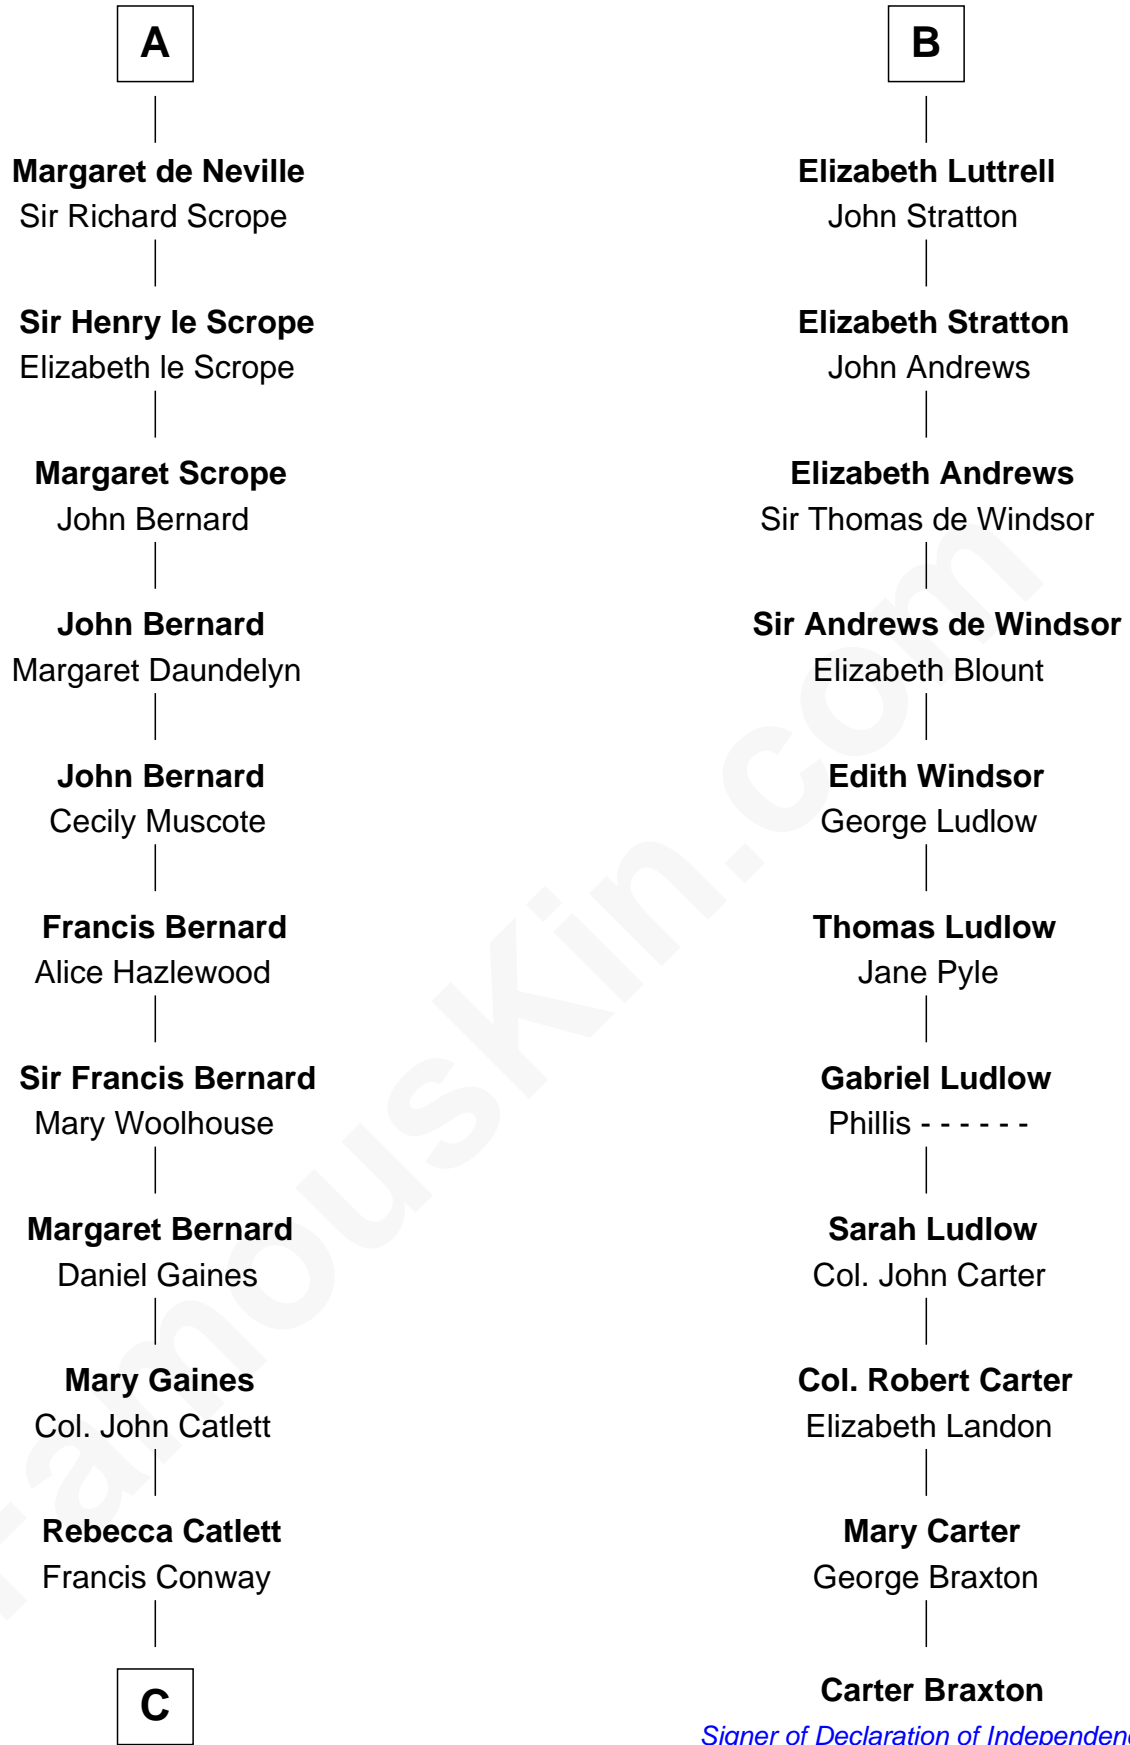

# FamousKin.com Relationship Chart of

**James Madison**

*4th U.S. President*

17th cousin 1 time removed of

**Carter Braxton**

*Signer of the Declaration of Independence*

**C**

**Eleanor Rose Conway**

James Madison

**James Madison**

*4th U.S. President*

FamousKin.com