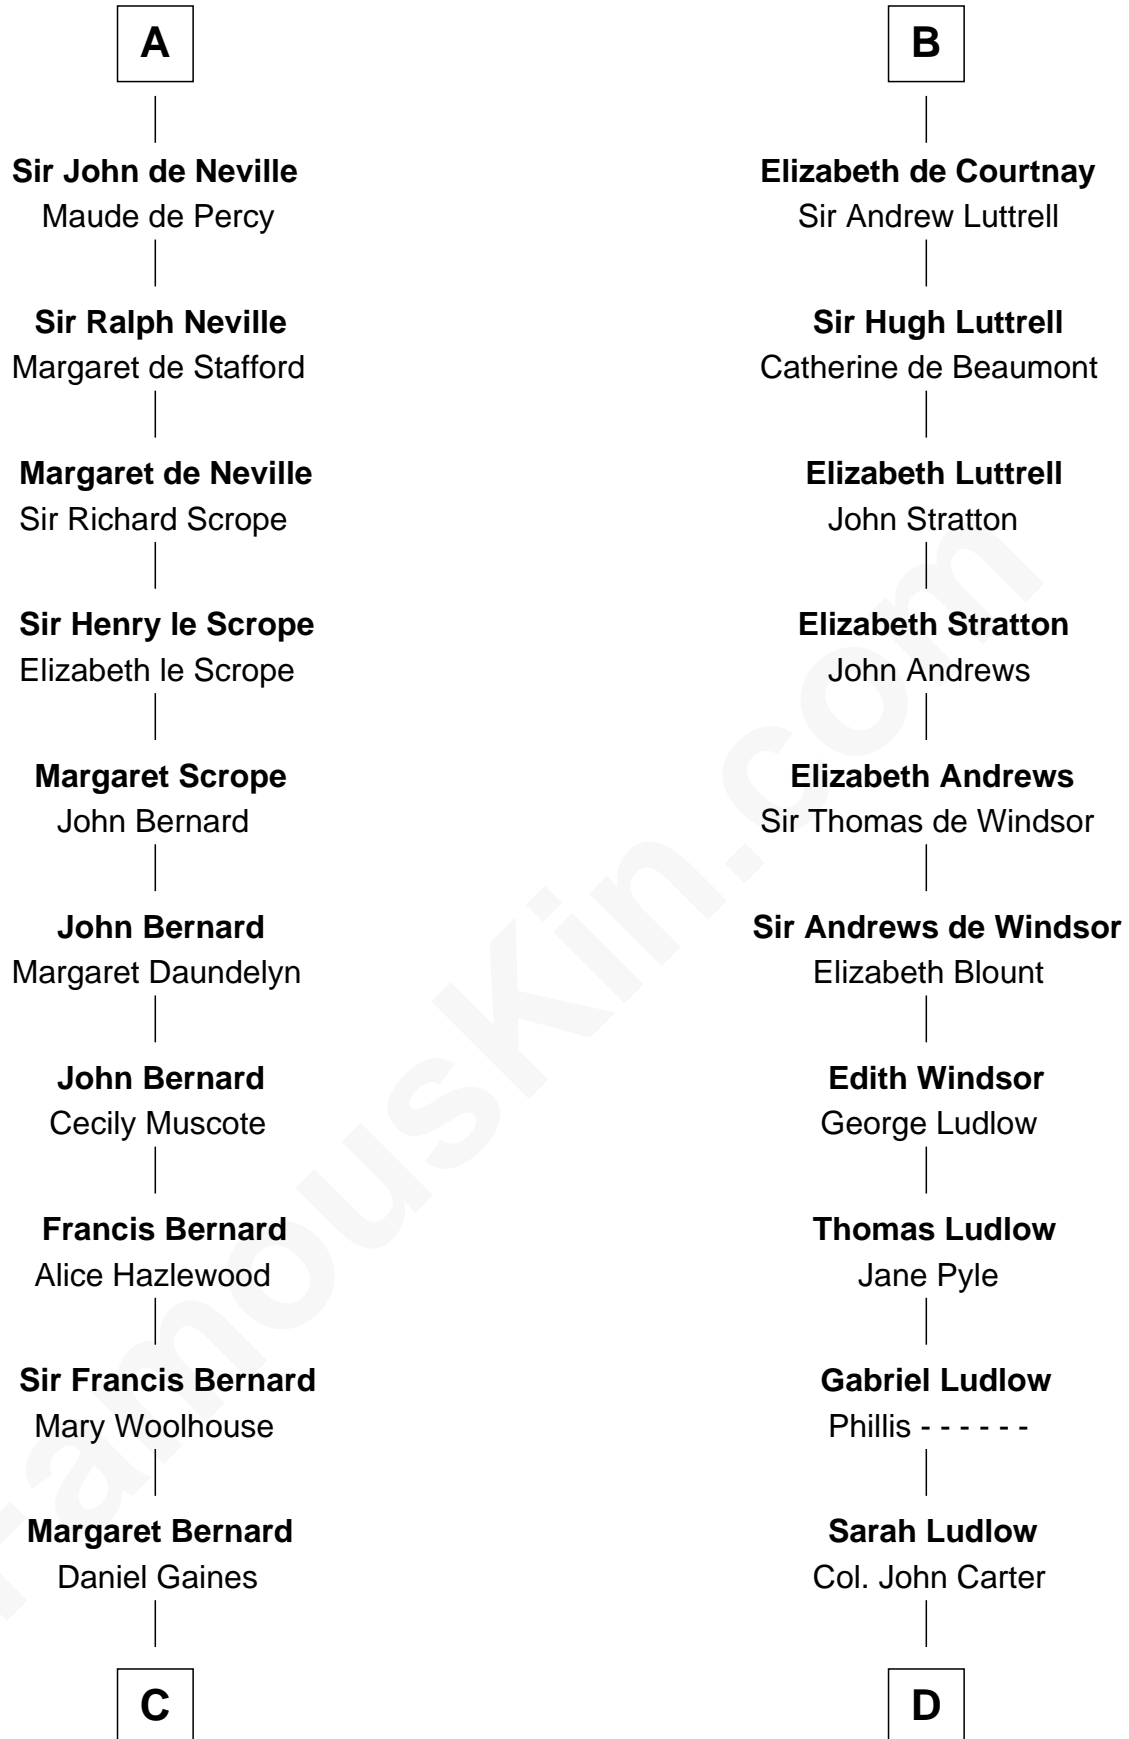

FamousKin.com Relationship Chart of

James Madison

4th U.S. President

19th cousin 1 time removed of

Carter Braxton

Signer of the Declaration of Independence

C

Mary Gaines
Col. John Catlett

Rebecca Catlett
Francis Conway

Eleanor Rose Conway
James Madison

James Madison
4th U.S. President

D

Col. Robert Carter
Elizabeth Landon

Mary Carter
George Braxton

Carter Braxton
Signer of Declaration of Independence