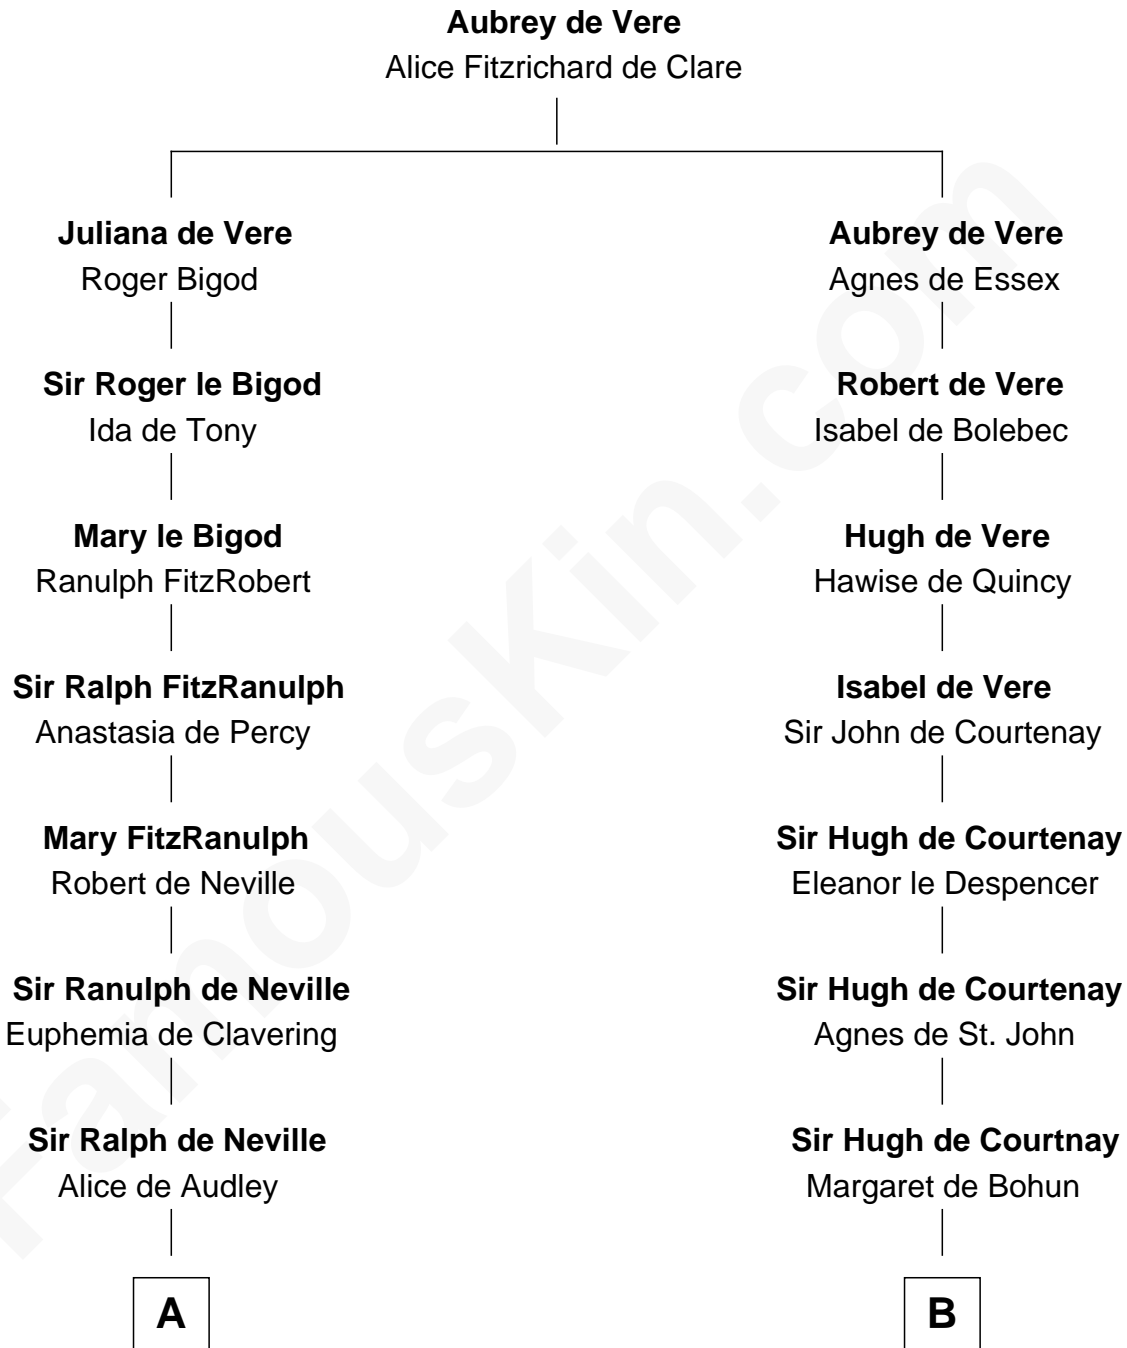

FamousKin.com Relationship Chart of

James Madison

4th U.S. President

19th cousin 1 time removed of

Carter Braxton

Signer of the Declaration of Independence

C

Mary Gaines
Col. John Catlett

Rebecca Catlett
Francis Conway

Eleanor Rose Conway
James Madison

James Madison
4th U.S. President

D

Col. Robert Carter
Elizabeth Landon

Mary Carter
George Braxton

Carter Braxton
Signer of Declaration of Independence