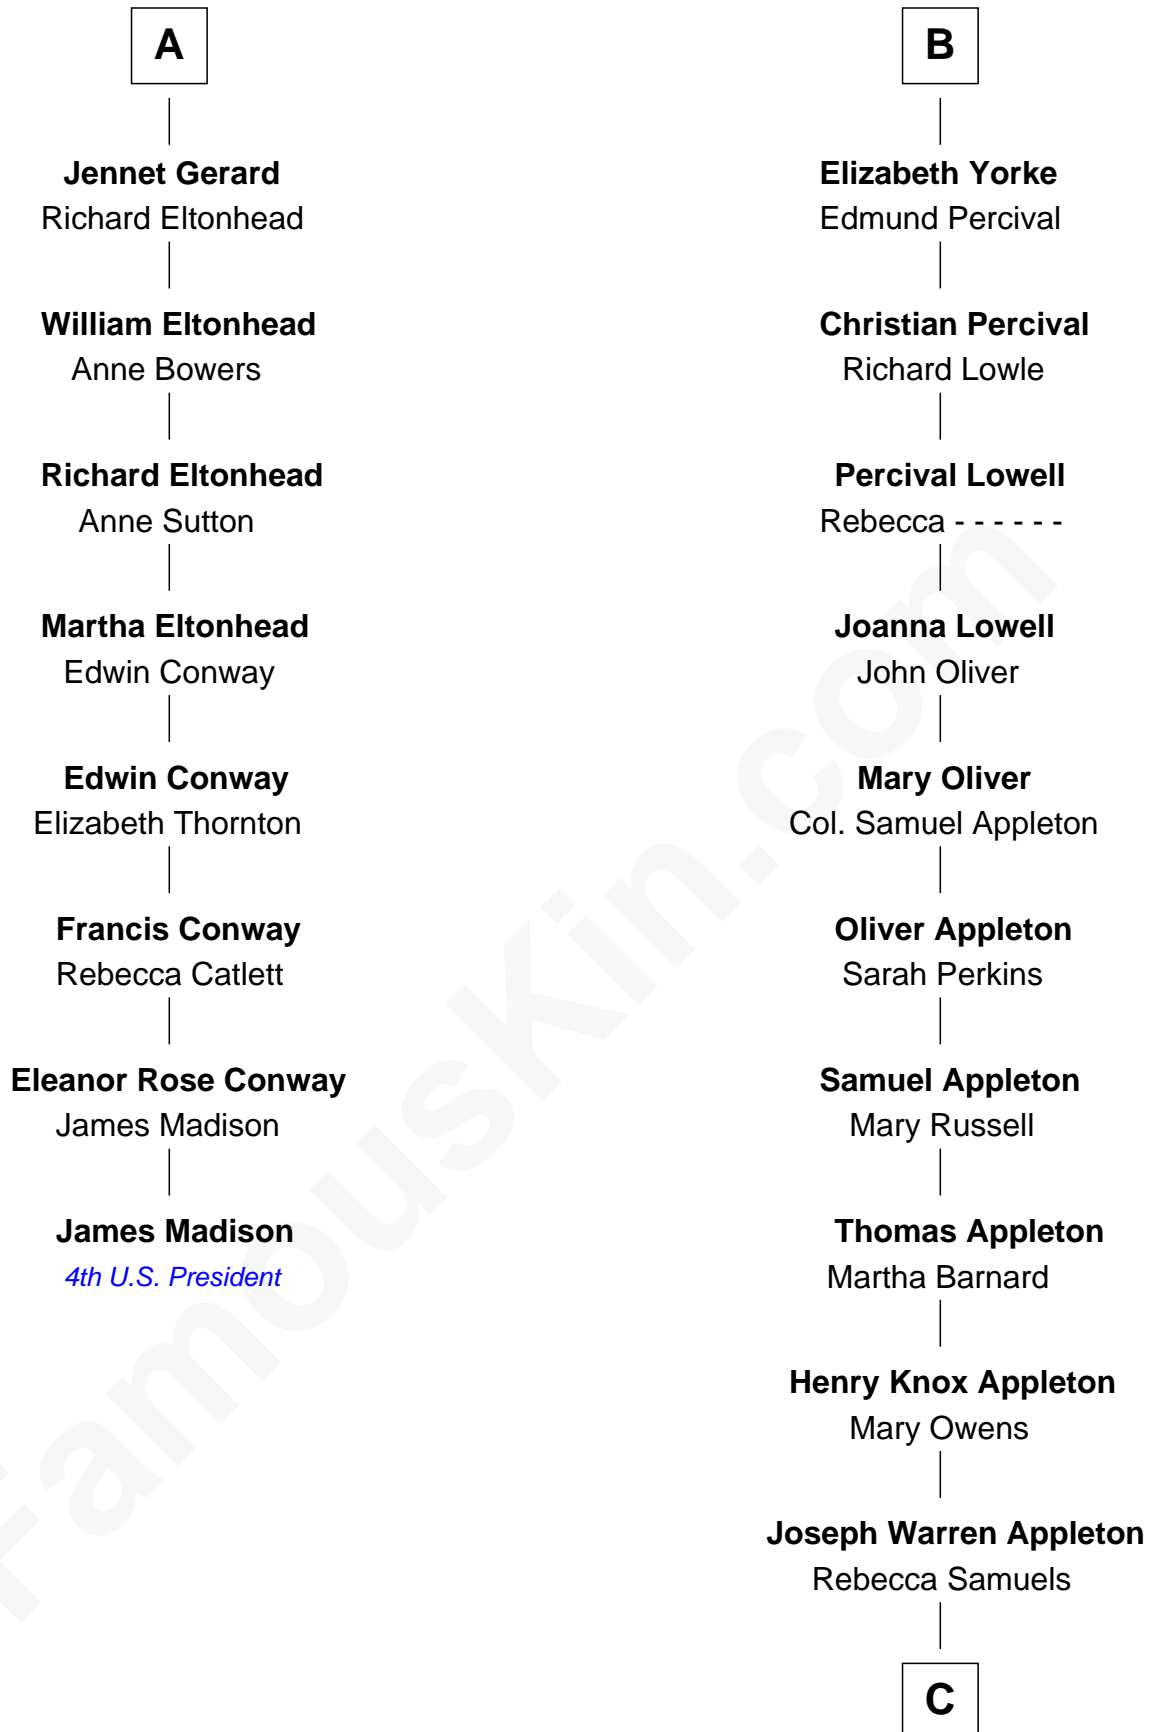

FamousKin.com Relationship Chart of

James Madison

4th U.S. President

14th cousin 7 times removed of

Marie-Chantal Miller

Crown Princess of Greece

Humphrey de Bohun

Elizabeth Plantagenet

Sir William de Bohun
Elizabeth de Badlesmere

Elizabeth de Bohun
Sir Richard Fitzalan

Elizabeth Fitzalan
Sir Robert Goushill

Joan Goushill
Sir Thomas Stanley

Katherine Stanley
Sir John Savage

Dulcia Savage
Sir Henry Bold

Maud Bold
Thomas Gerard

A

Margaret de Bohun
Sir Hugh de Courtnay

Elizabeth de Courtnay
Sir Andrew Luttrell

Sir Hugh Luttrell
Catherine de Beaumont

Sir John Luttrell
Margaret Touchet

Sir James Luttrell
Elizabeth Courtnay

Sir Hugh Luttrell
Margaret Hill

Eleanor Luttrell
Roger Yorke

B

C

George H. Appleton

Mary Helen Edson

Blanche Louise Appleton

Ellis John Springer Miller