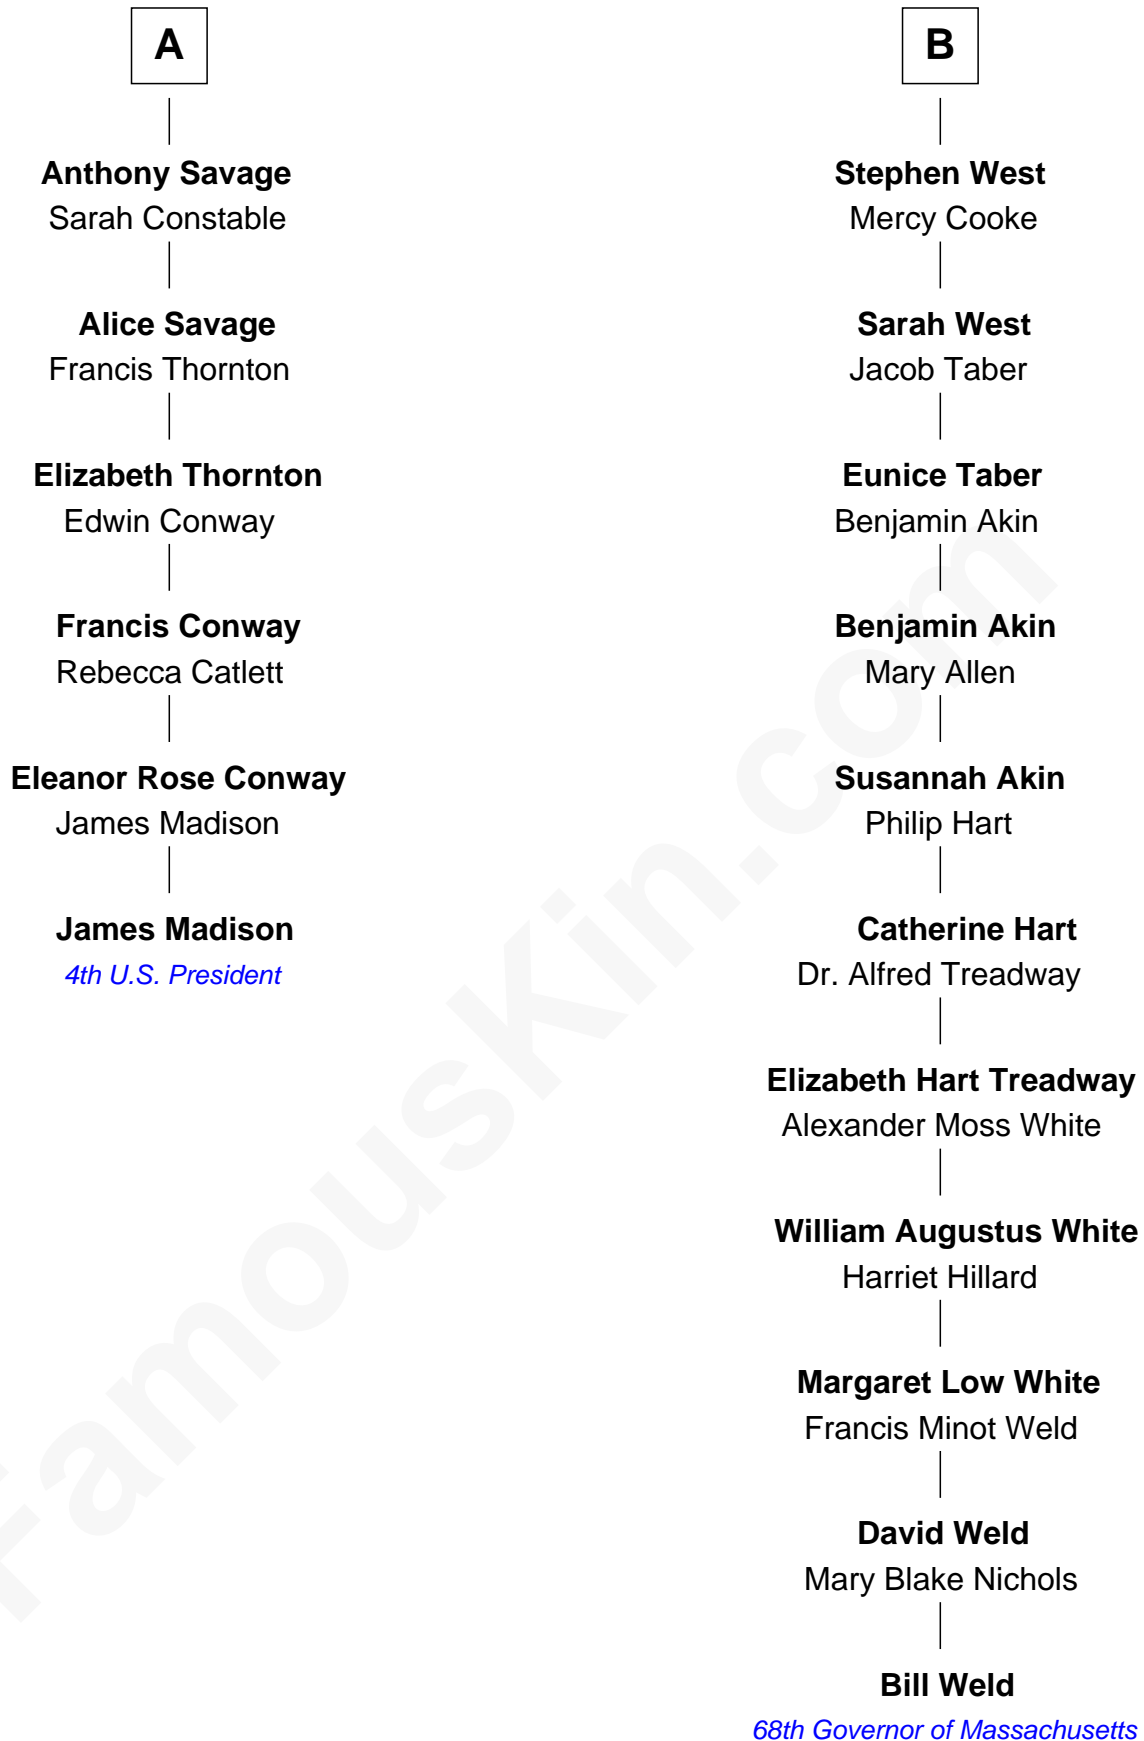

FamousKin.com Relationship Chart of

James Madison

4th U.S. President

12th cousin 5 times removed of

Bill Weld

68th Governor of Massachusetts

Sir Humphrey Stafford

Eleanor Aylesbury

Elizabeth Stafford
Sir Richard de Beauchamp

Anne de Beauchamp
Sir Richard Lygon

Sir Richard Lygon
Margaret Greville

Anne Lygon
Sir Christopher Savage

Francis Savage
Anne Sheldon

Walter Savage
Elizabeth Hall

Ralph Savage

A

Humphrey Stafford
Katherine Fray

Sir Humphrey Stafford
Margaret Fogge

Sir Humphrey Stafford
Margaret Tame

Ellen Stafford
Thomas Barlow

Stafford Barlow

Audrey Barlow
William Almy

Catherine Almy
Bartholomew West

Probable

B

Bill Weld photo by [Marc Nozell](#) ([CC BY-SA 2.0](#))