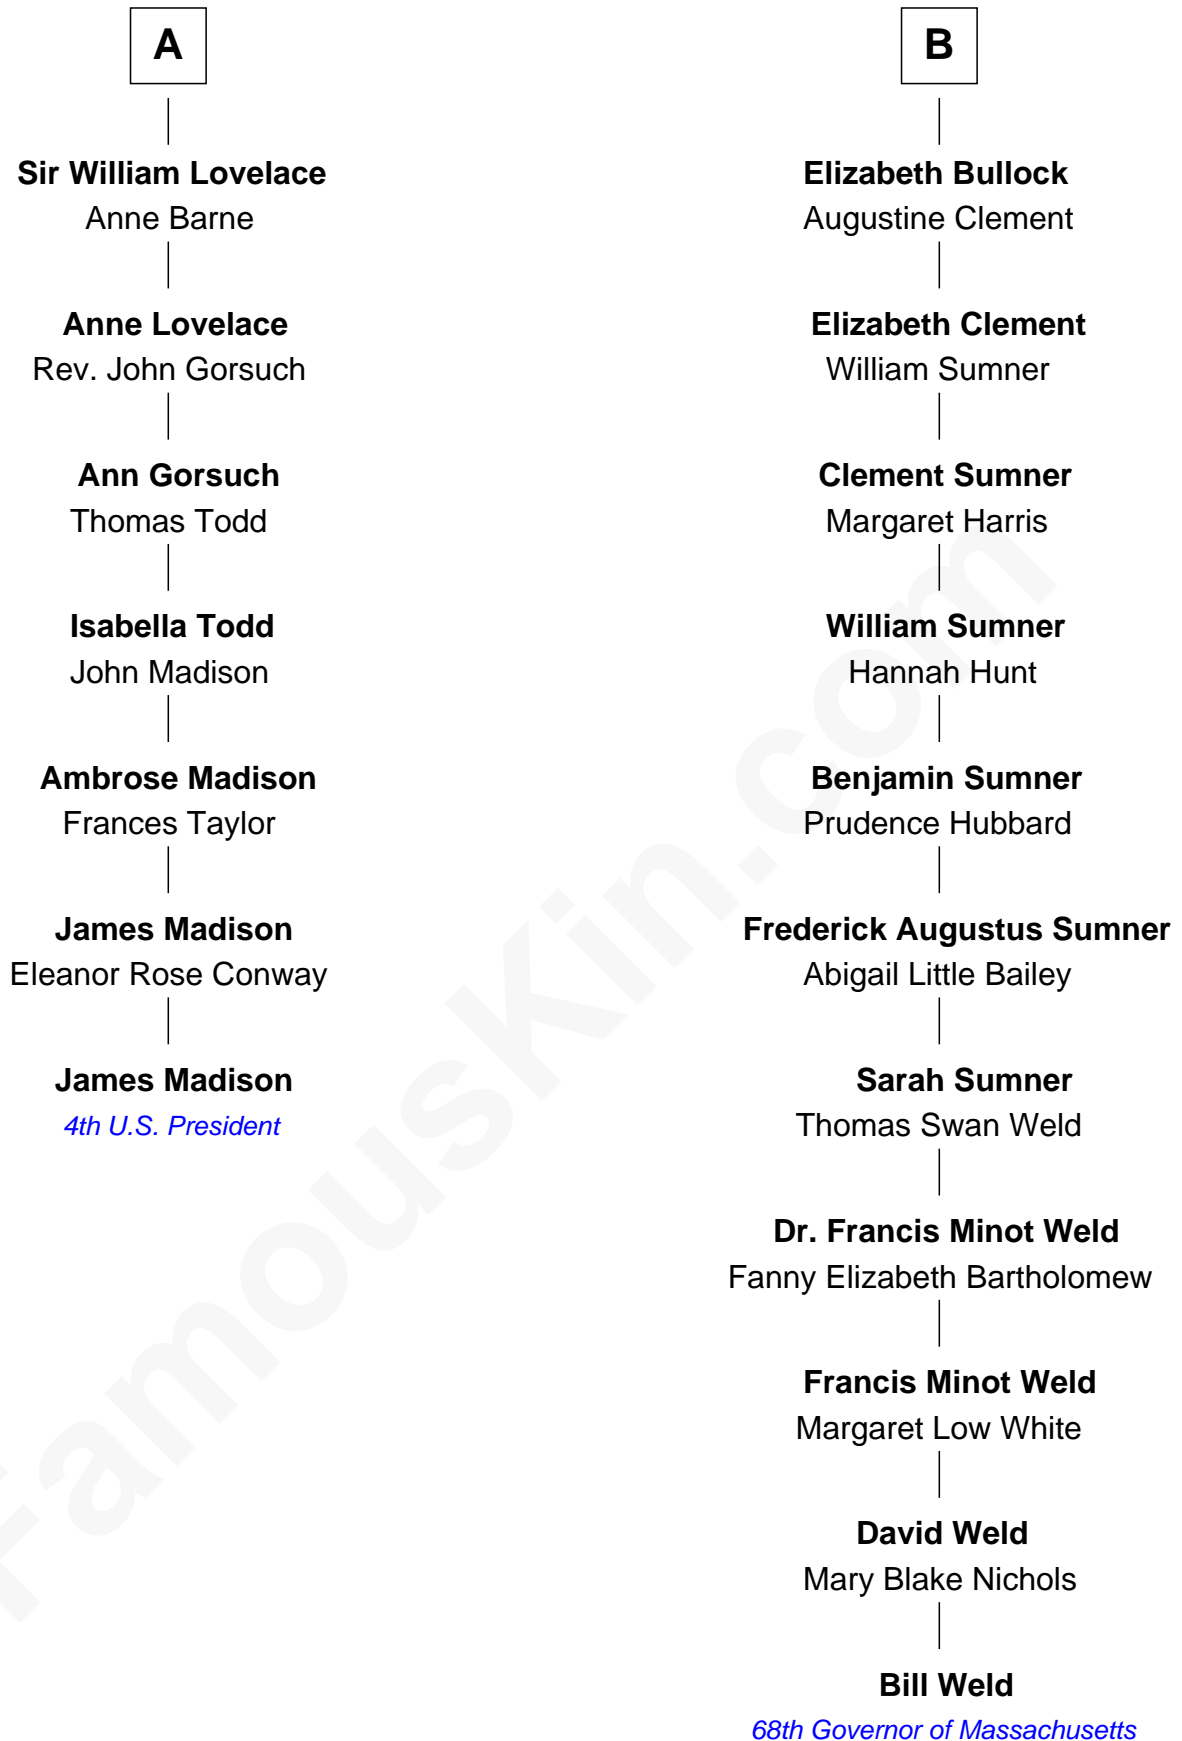

FamousKin.com Relationship Chart of

James Madison

4th U.S. President

13th cousin 4 times removed of

Bill Weld

68th Governor of Massachusetts

Sir Richard Sergeaux

Philippe Fitzalan

Affra Cornwallis

Sir Anthony Aucher

Edward Aucher

Mabel Wroth

Elizabeth Aucher

Sir William Lovelace

A

Alice Sergeaux

Sir Richard de Vere

Sir John de Vere

Elizabeth Howard

Joan de Vere

Sir William Norreys

Margaret Norreys

Gilbert Bullock

Thomas Bullock

Alice Kingsmill

Richard Bullock

Alice Berrington

William Bullock

B

Bill Weld photo by [Marc Nozell](#) ([CC BY-SA 2.0](#))