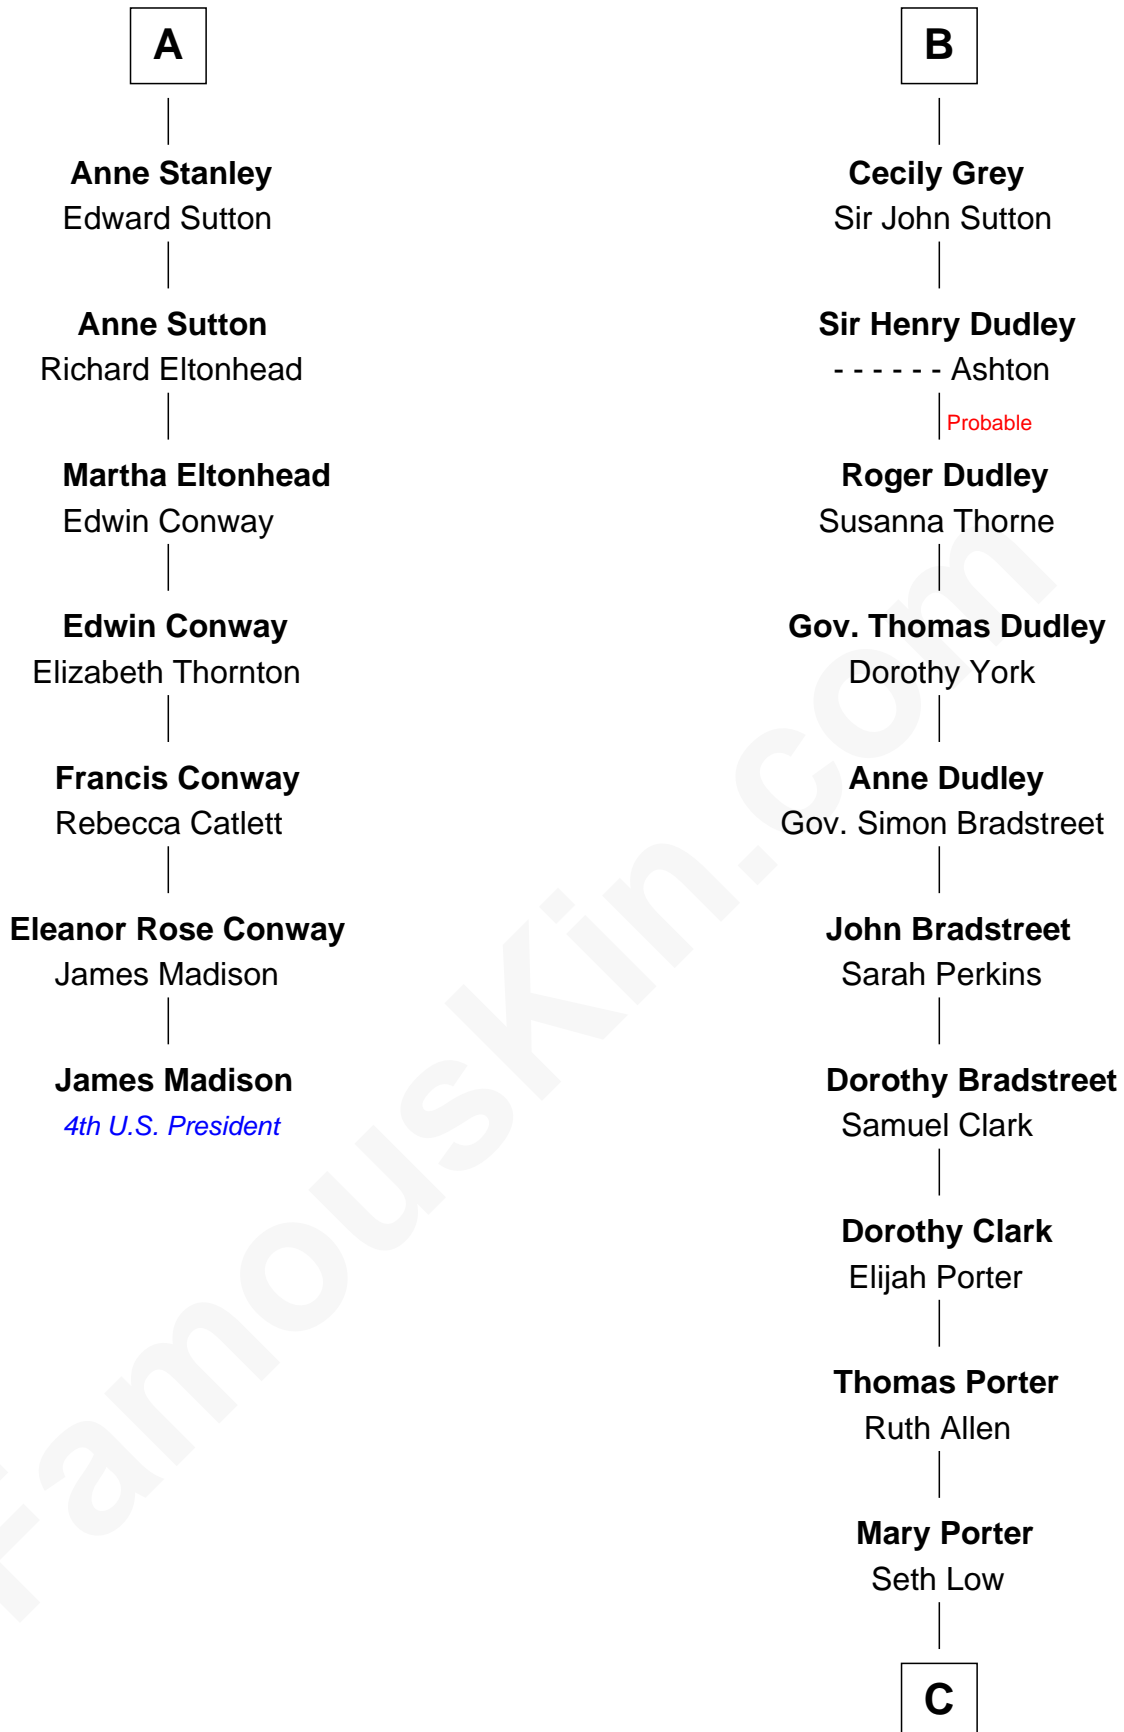

# FamousKin.com Relationship Chart of

**James Madison**

*4th U.S. President*

13th cousin 8 times removed of

**Bill Weld**

*68th Governor of Massachusetts*

**Sir John de Harington**

Joan - - - - -

Elizabeth de Multon

**Sir John Harington**

- - - - -

**Sir Robert Harington**

Isabel Loring

**Sir William Harington**

Margaret Hill

**Elizabeth Harington**

William Bonville

**William Bonville**

Katherine Neville

**Cecily Bonville**

Thomas Grey

**B**

C

**Harriet Low**

John Babcock Hillard

**Harriet Hillard**

William Augustus White

**Margaret Low White**

Francis Minot Weld

**David Weld**

Mary Blake Nichols

**Bill Weld**