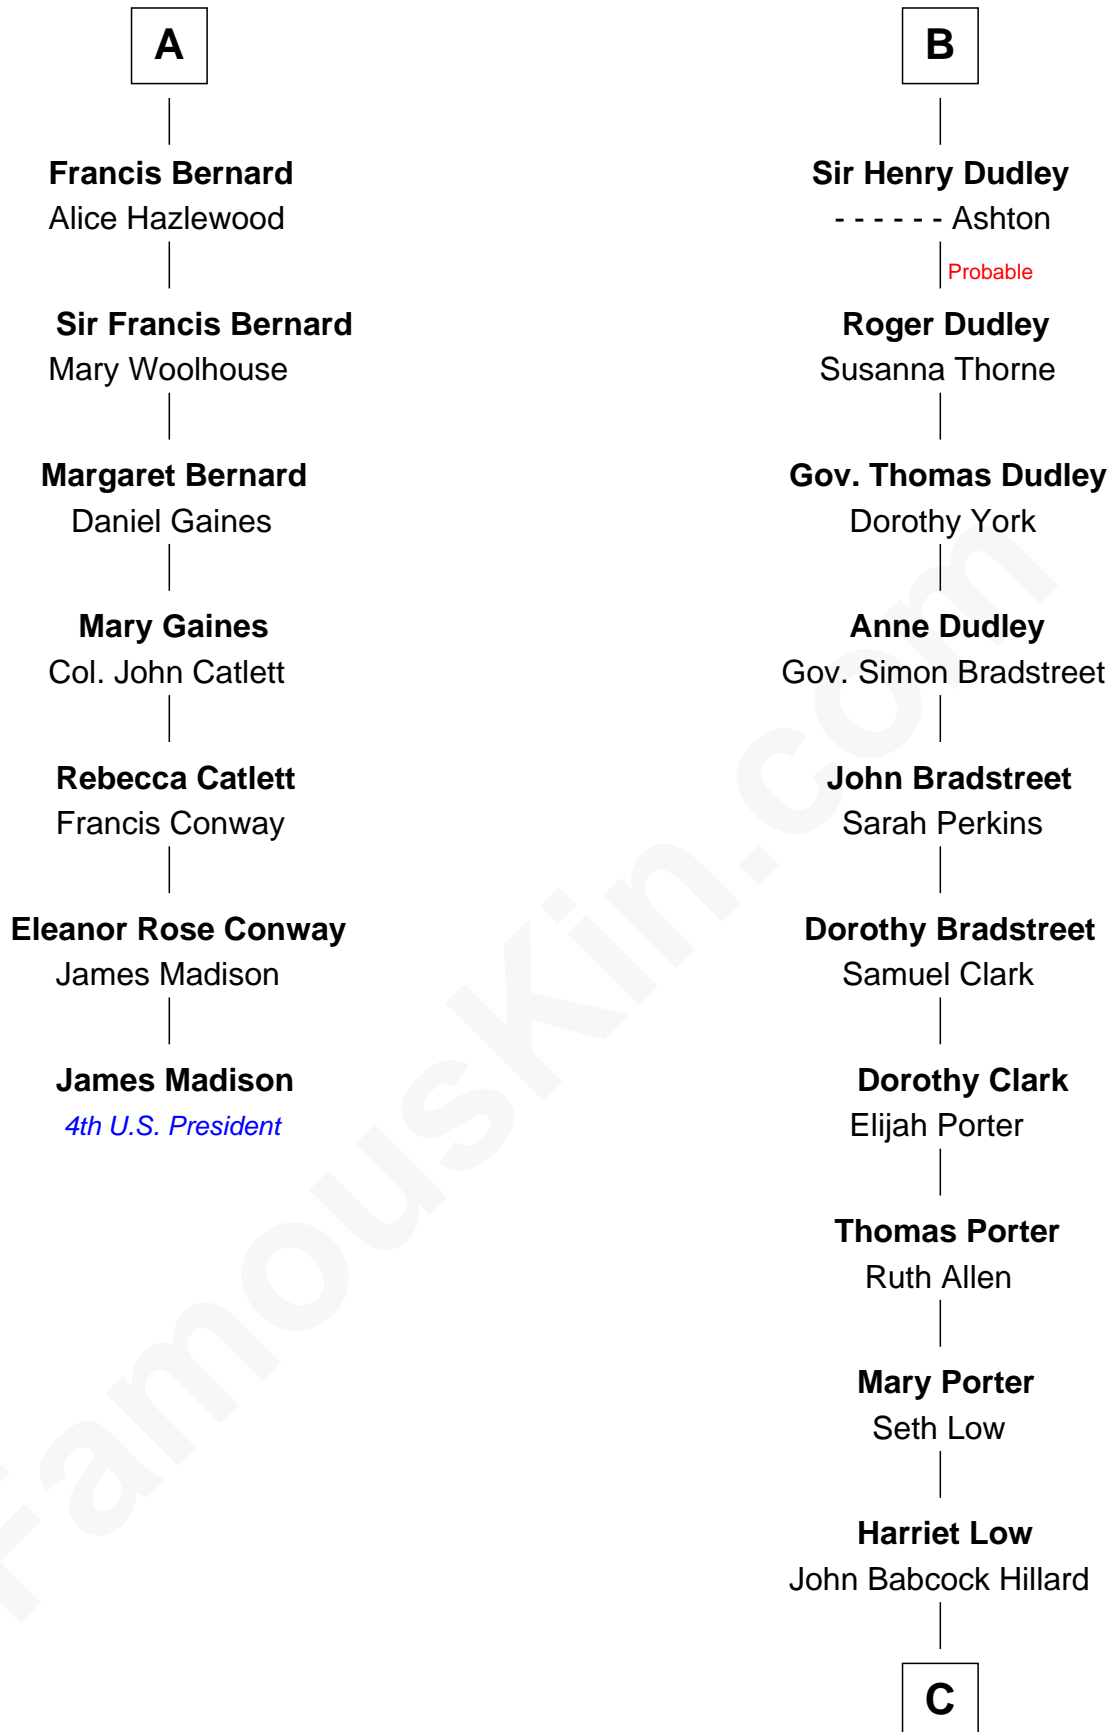

# FamousKin.com Relationship Chart of

**James Madison**

*4th U.S. President*

13th cousin 7 times removed of

**Bill Weld**

*68th Governor of Massachusetts*

**Margaret de Audley**

Ralph de Stafford

**Sir Hugh de Stafford**  
Philippa de Beauchamp

**Margaret de Stafford**  
Sir Ralph Neville

**Margaret de Neville**  
Sir Richard Scrope

**Sir Henry le Scrope**  
Elizabeth le Scrope

**Margaret Scrope**  
John Bernard

**John Bernard**  
Margaret Daundelyn

**John Bernard**  
Cecily Muscote

**A**

**Beatrice de Stafford**  
Thomas de Ros

**Margaret de Ros**  
Sir Reynold Grey

**Margaret Grey**  
Sir William Bonville

**William Bonville**  
Elizabeth Harington

**William Bonville**  
Katherine Neville

**Cecily Bonville**  
Thomas Grey

**Cecily Grey**  
Sir John Sutton

**B**

**C**

—  
**Harriet Hillard**

William Augustus White

—  
**Margaret Low White**