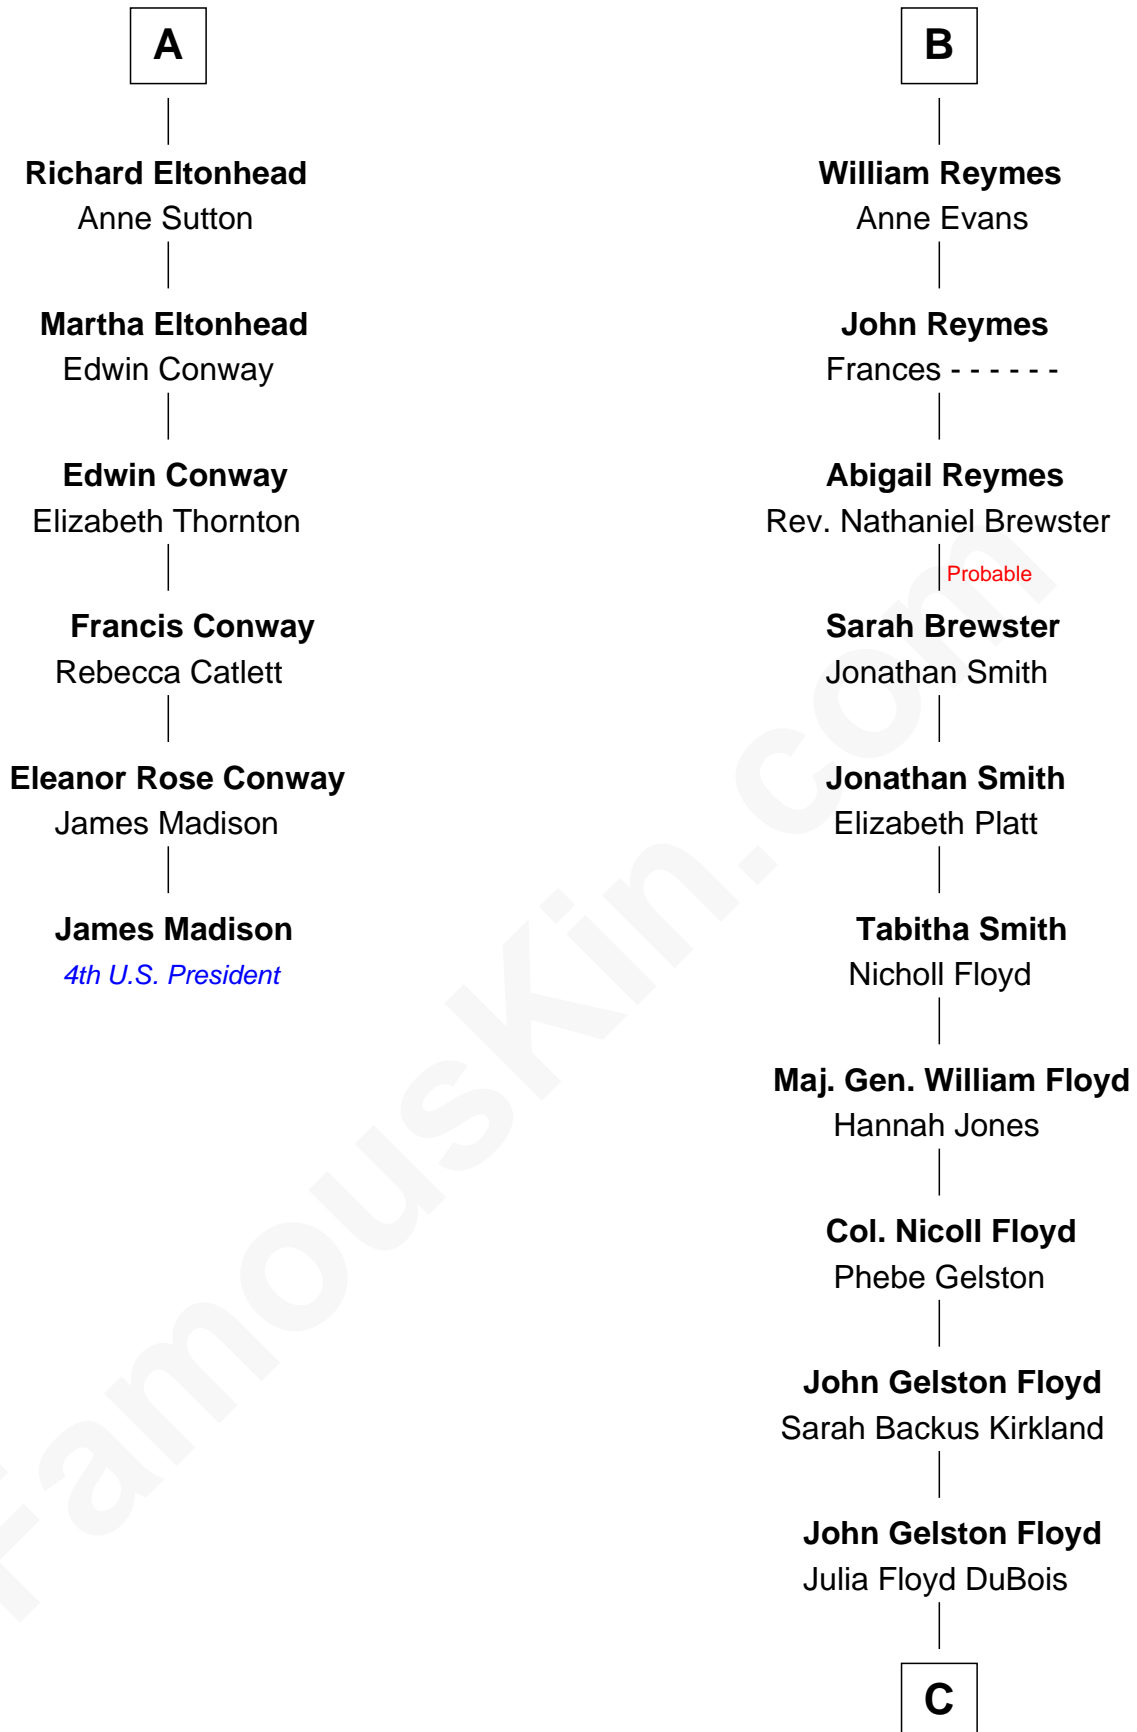

# FamousKin.com Relationship Chart of

**James Madison**

*4th U.S. President*

12th cousin 7 times removed of

**Bill Weld**

*68th Governor of Massachusetts*

**Sir Richard Fitzalan**

Elizabeth de Bohun

Sir William Beauchamp

**Joan Beauchamp**

James Butler

**Sir Thomas Butler**

Anne Hankeford

**Margaret Butler**

Sir William Boleyn

**Sir Edward Boleyn**

Anne Tempest

**Elizabeth Boleyn**

Thomas Payne

**Mary Payne**

William Reymes

**B**

**C**

—  
**Cornelia DuBois Floyd**  
John Treadwell Nichols

—  
**Mary Blake Nichols**  
David Weld

—  
**Bill Weld**  
*68th Governor of Massachusetts*

FamousKin.com