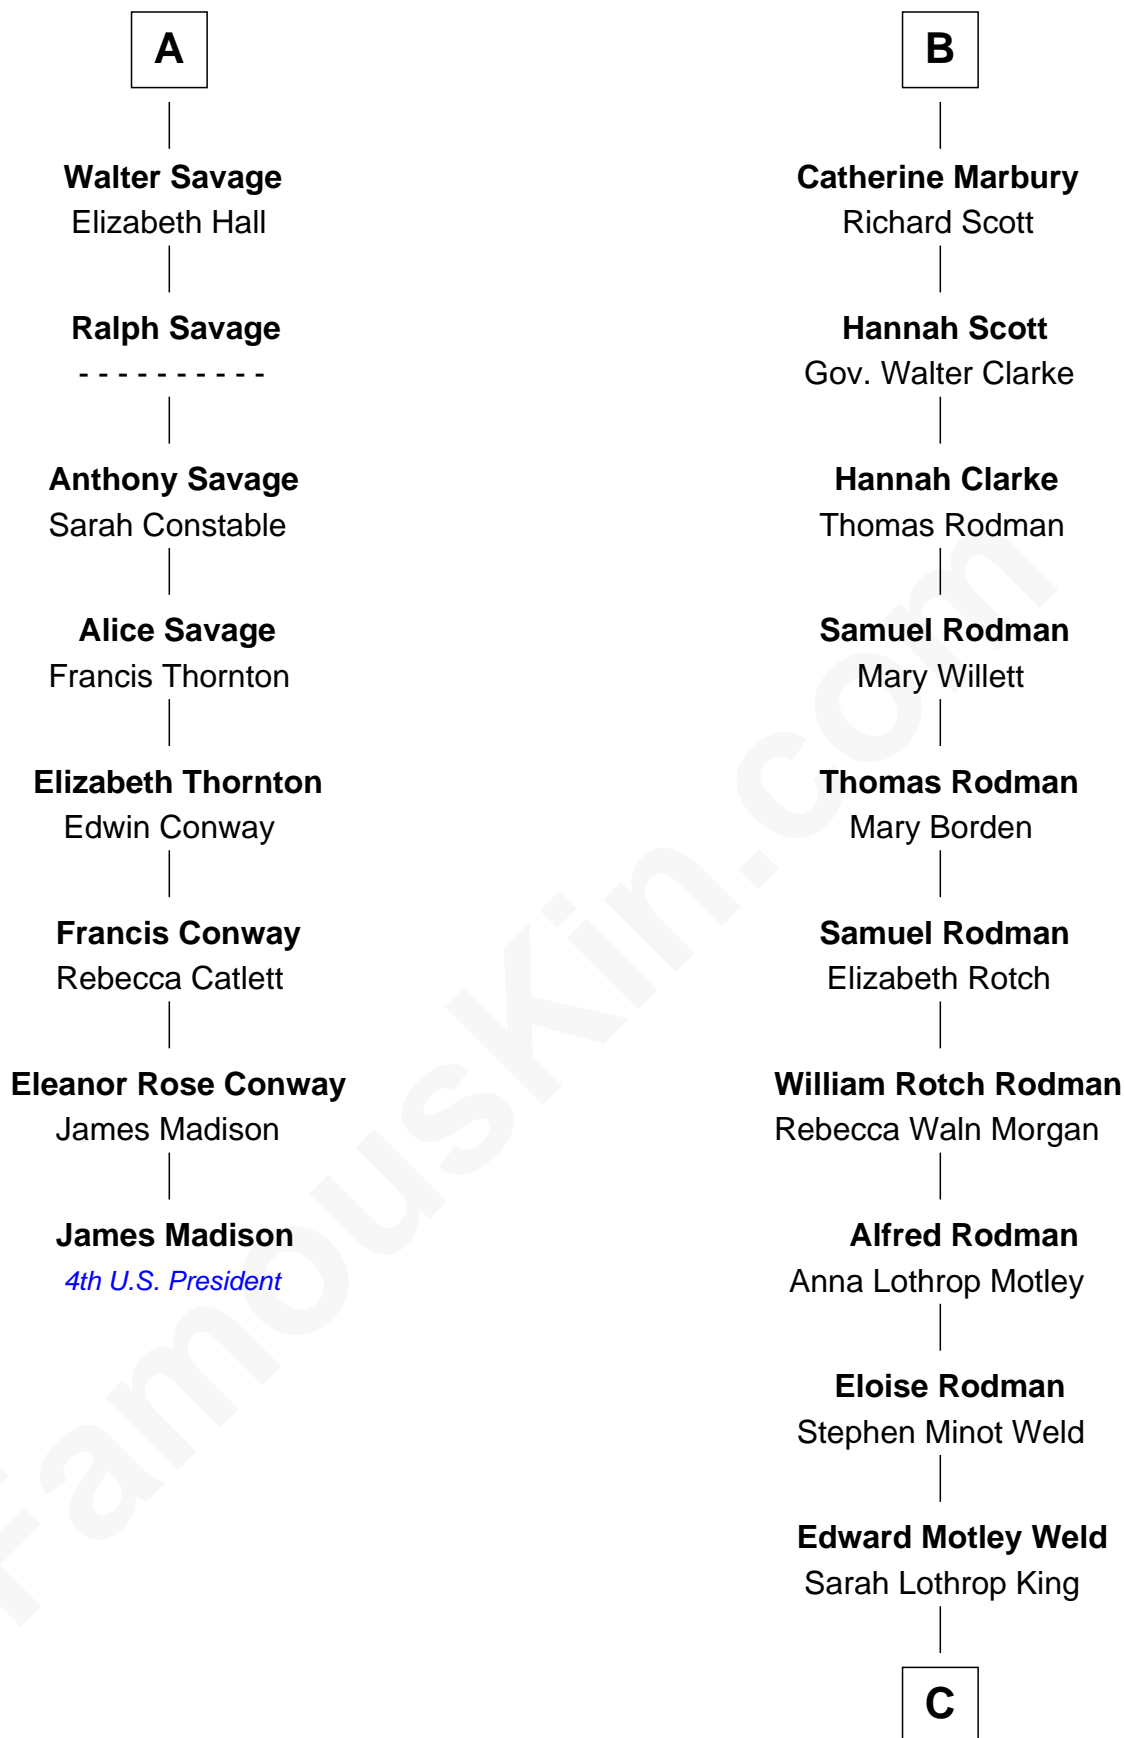

FamousKin.com Relationship Chart of

James Madison

4th U.S. President

14th cousin 4 times removed of

Tuesday Weld

TV and Movie Actress

Robert de Ferrers
Margaret Despencer

C

Lothrop Motley Weld

Yosene Balfour Ker

Tuesday Weld

TV and Movie Actress

FamousKin.com