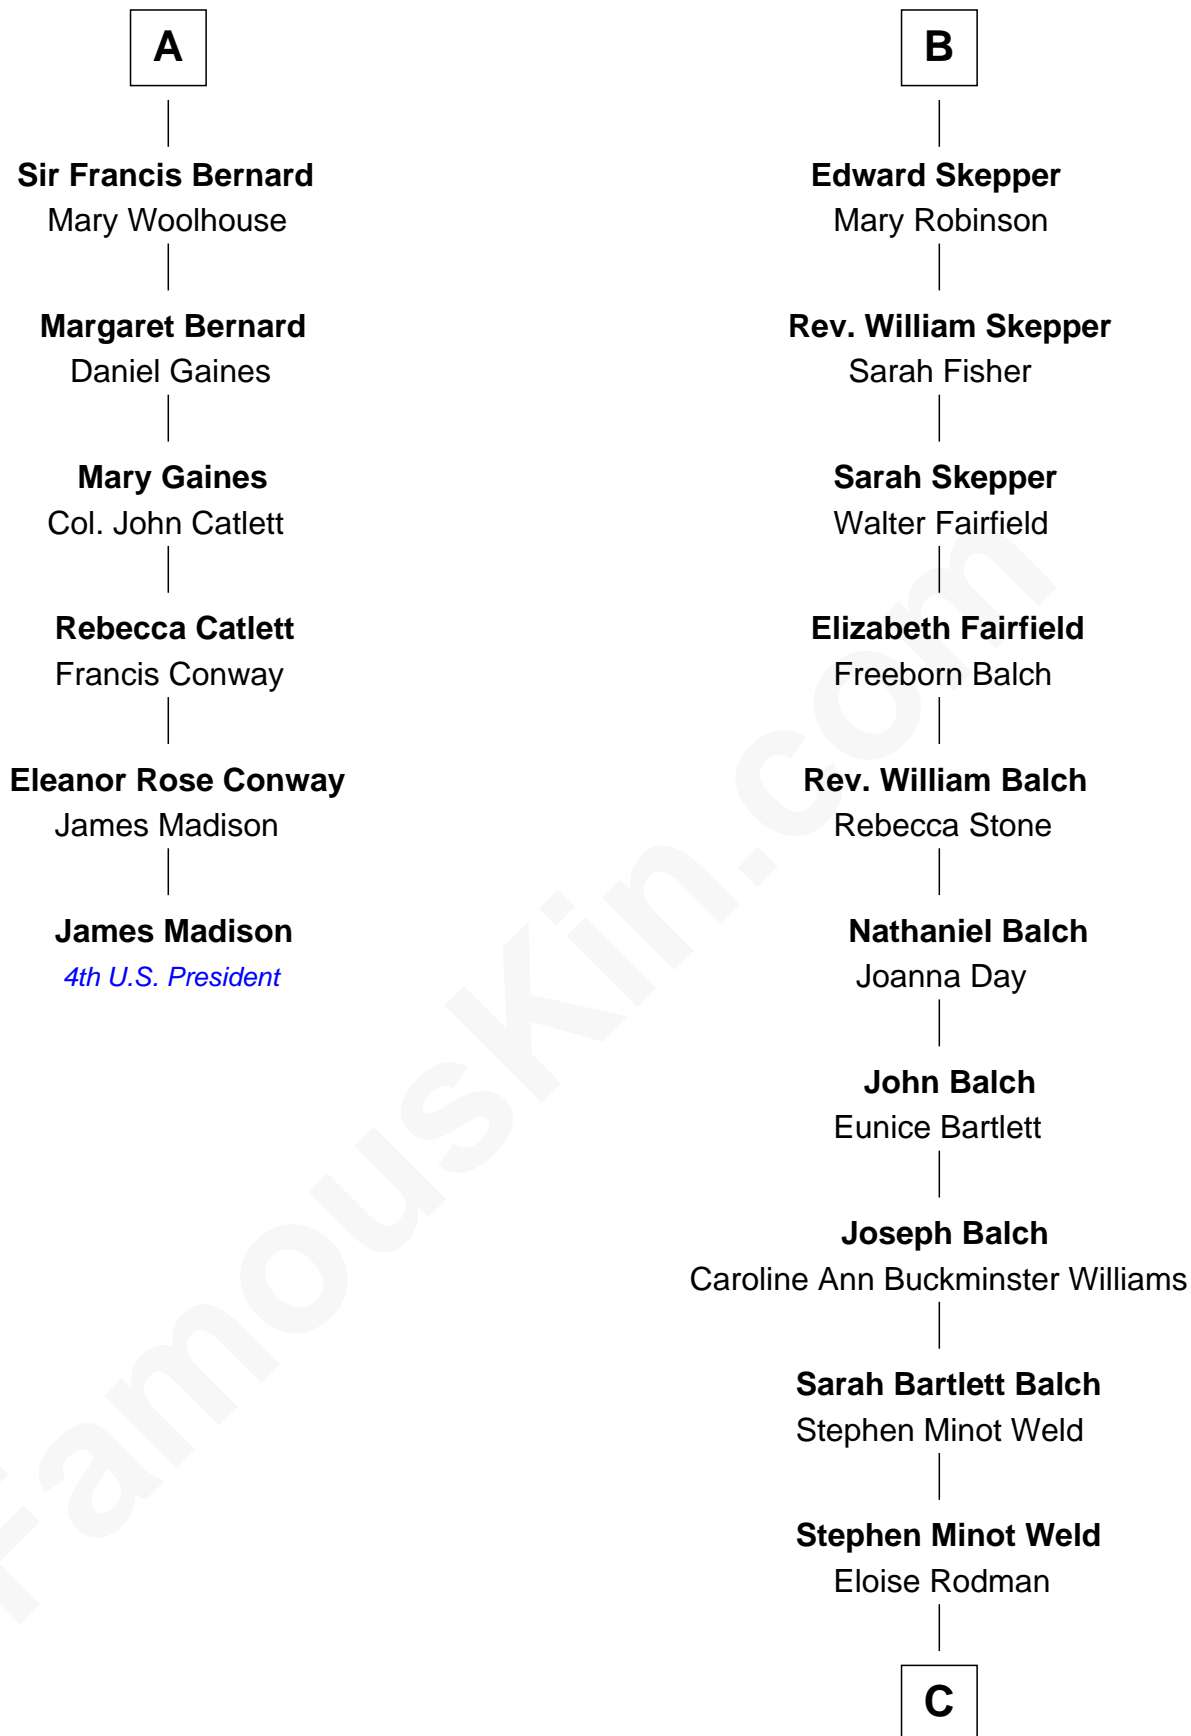

# FamousKin.com Relationship Chart of

**James Madison**

*4th U.S. President*

12th cousin 7 times removed of

**Tuesday Weld**

*TV and Movie Actress*

**Sir Hugh de Stafford**  
Philippa de Beauchamp

**Margaret de Stafford**

Margaret Daundelyn

**John Bernard**

Cecily Muscote

**Francis Bernard**

Alice Hazlewood

**A**

**Katherine de Stafford**

Michael de la Pole

**Isabel de la Pole**

Thomas Morley

**Anne Morley**

Sir John Hastings

**Elizabeth Hastings**

Sir Robert Hildyard

**Sir Piers Hildyard**

Joan de la See

**Isabel Hildyard**

Ralph Legard

**Joan Ledgard**

Richard Skepper

**B**

**C**

Edward Motley Weld

Sarah Lothrop King