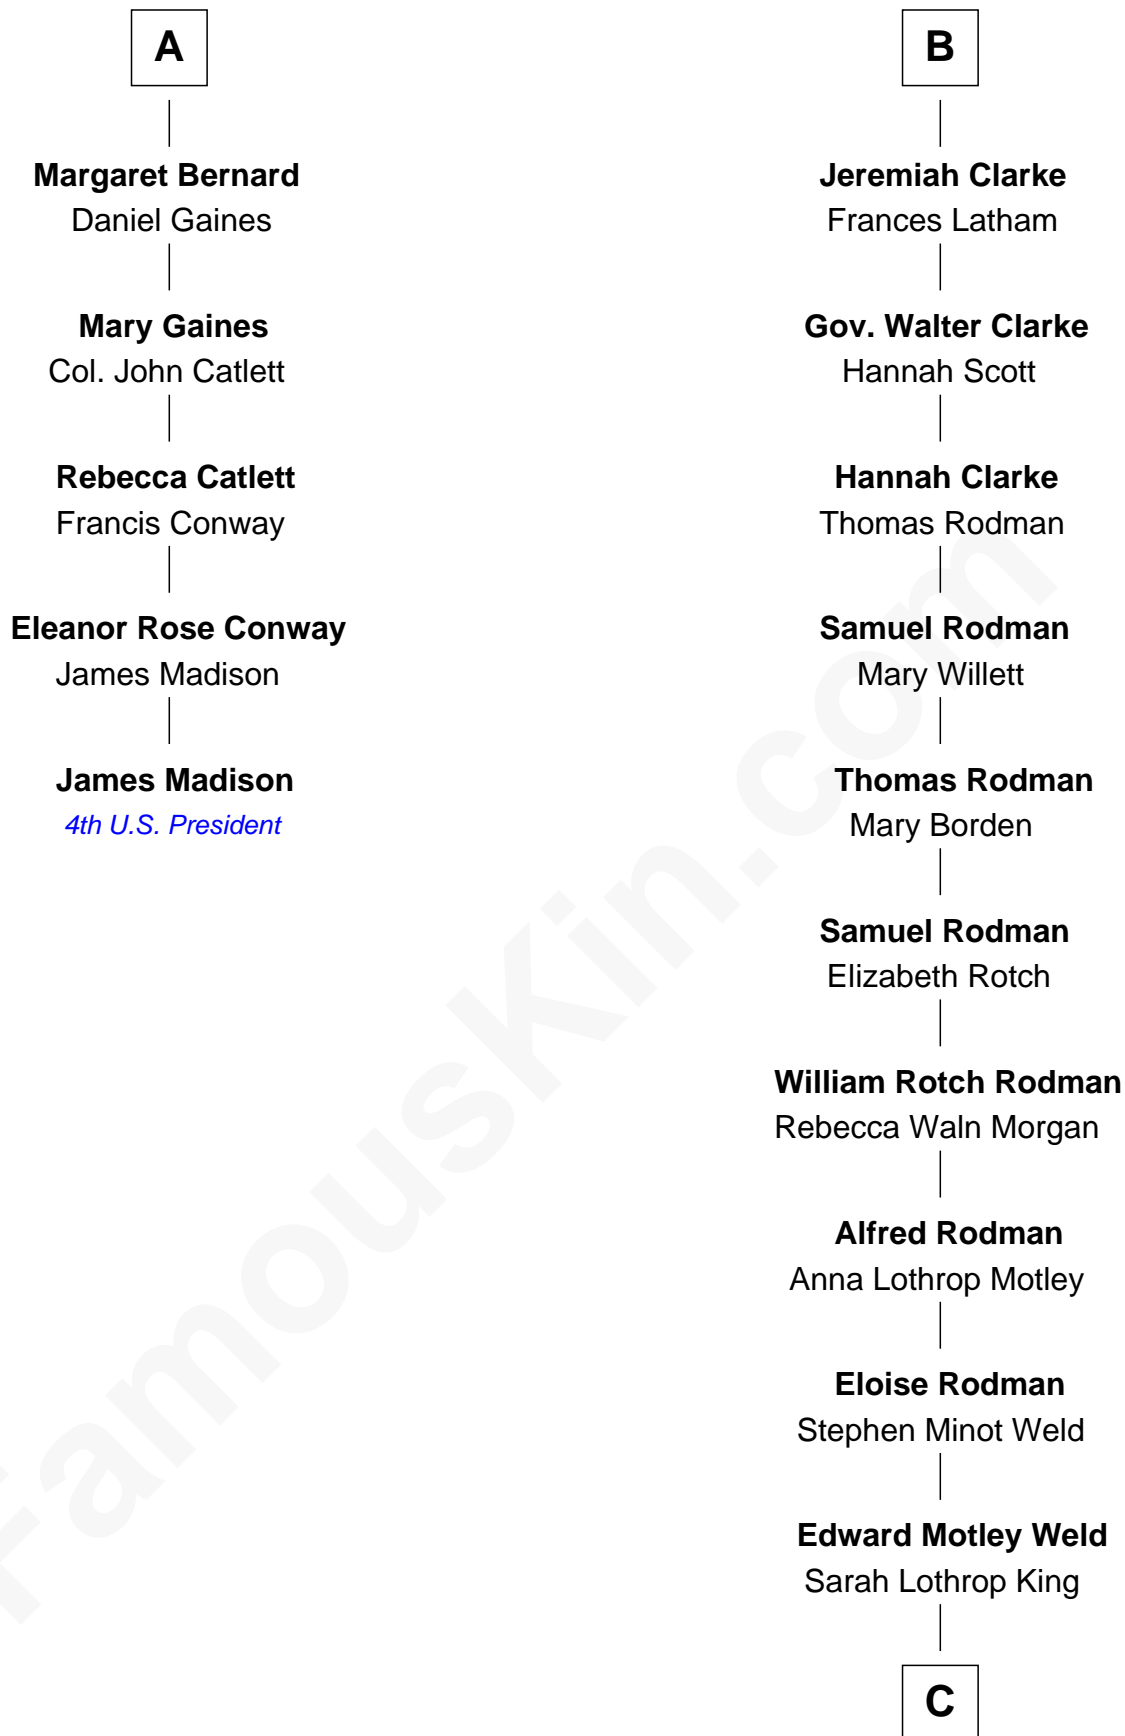

FamousKin.com Relationship Chart of

James Madison

4th U.S. President

11th cousin 7 times removed of

Tuesday Weld

TV and Movie Actress

Stephen le Scrope

Margery de Welles

John le Scrope
Elizabeth Chaworth

Elizabeth le Scrope
Sir Henry le Scrope

Margaret Scrope
John Bernard

John Bernard
Margaret Daundelyn

John Bernard
Cecily Muscote

Francis Bernard
Alice Hazlewood

Sir Francis Bernard
Mary Woolhouse

A

Maude le Scrope
Sir Baldwin Freville

Elizabeth Freville
Sir Thomas Ferrers

Sir Henry Ferrers
Margaret Heckstall

Elizabeth Ferrers
James Clerke

George Clerke
Elizabeth Wilsford

James Clerke
Mary Saxby

William Clerke
Mary Weston

B

C

—
Lothrop Motley Weld

Yosene Balfour Ker

—
Tuesday Weld

TV and Movie Actress

FamousKin.com