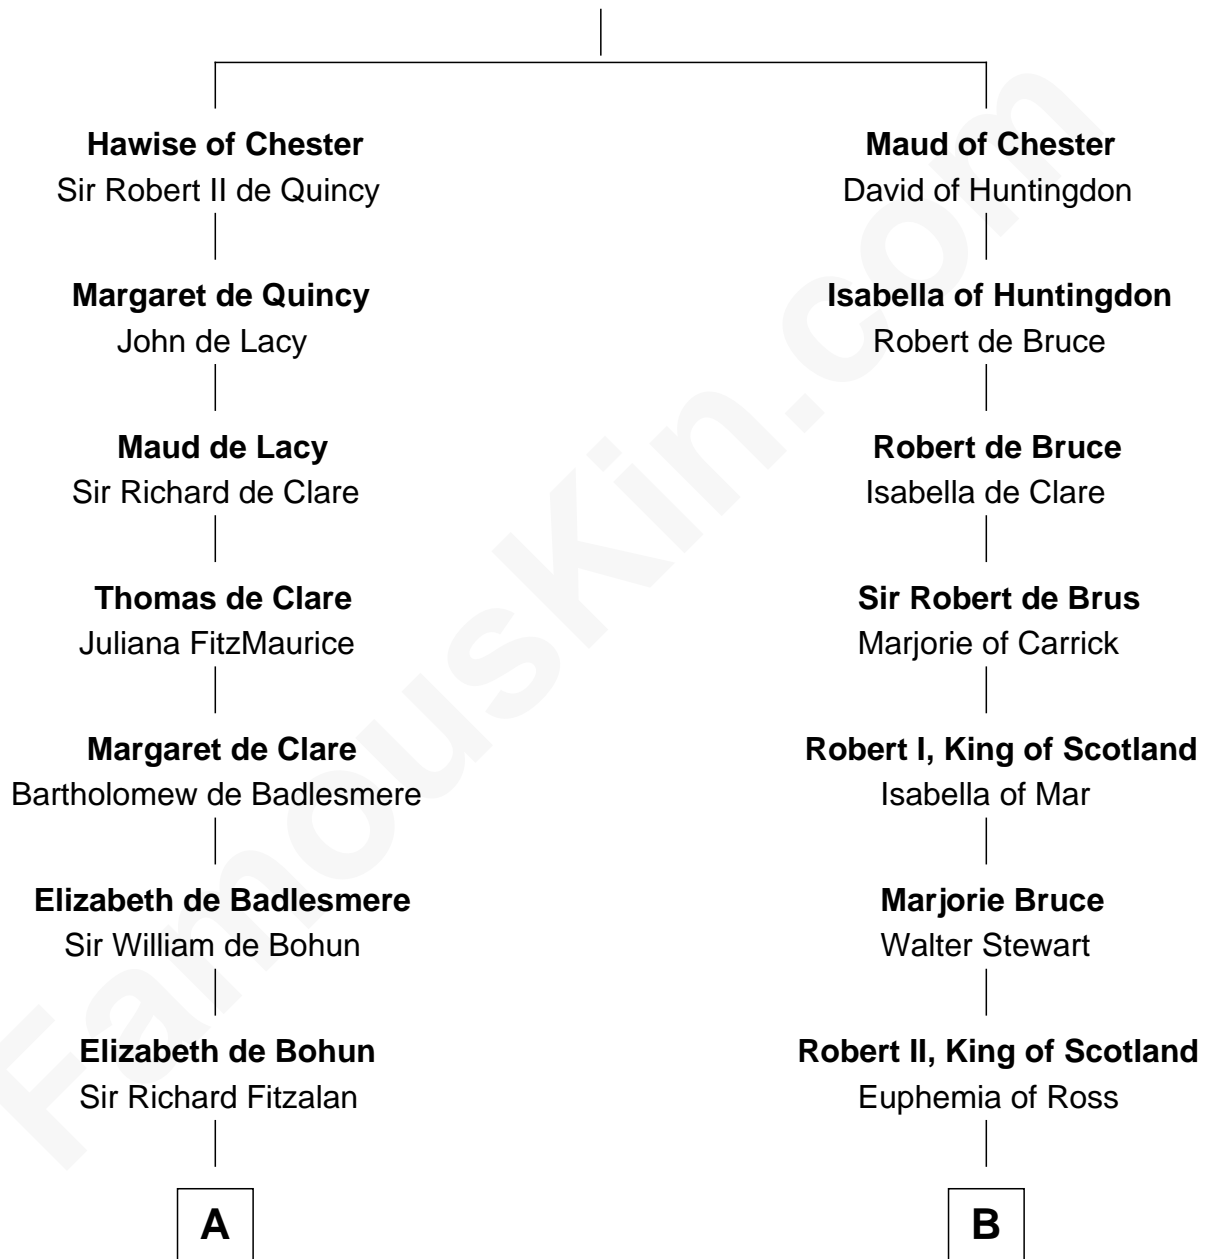

# FamousKin.com Relationship Chart of

**James Madison**  
4th U.S. President

18th cousin 1 time removed of

**Philip Livingston**  
Signer of the Declaration of Independence

**Bertrade de Montfort**  
Hugh de Kevelioc

**C**

**Francis Conway**  
Rebecca Catlett

**Eleanor Rose Conway**  
James Madison

**James Madison**  
*4th U.S. President*

**D**

**Philip Livingston**  
Catrina Van Brugh

**Philip Livingston**  
*Signer of Declaration of Independence*

FamousKin.com