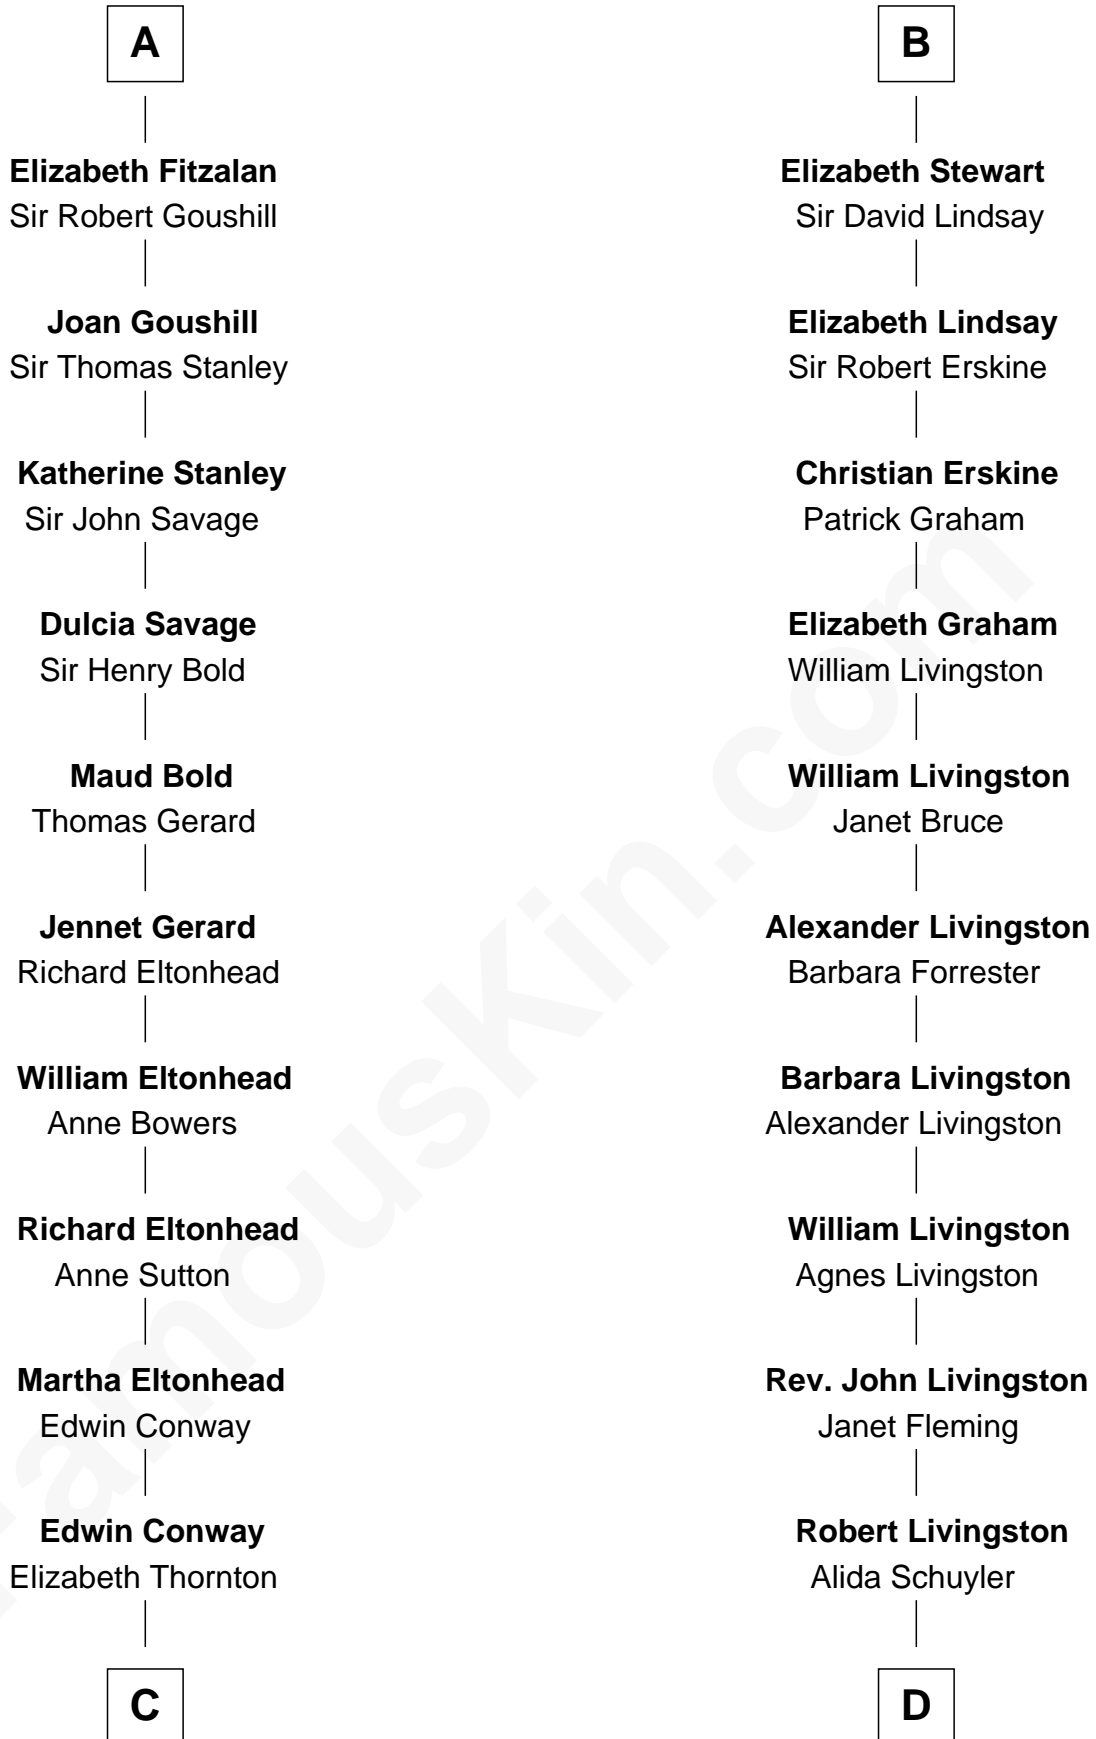

# FamousKin.com Relationship Chart of

**James Madison**  
4th U.S. President

18th cousin 1 time removed of

**Philip Livingston**  
Signer of the Declaration of Independence

**Bertrade de Montfort**  
Hugh de Kevelioc

**C**

**Francis Conway**  
Rebecca Catlett

**Eleanor Rose Conway**  
James Madison

**James Madison**  
*4th U.S. President*

**D**

**Philip Livingston**  
Catrina Van Brugh

**Philip Livingston**  
*Signer of Declaration of Independence*