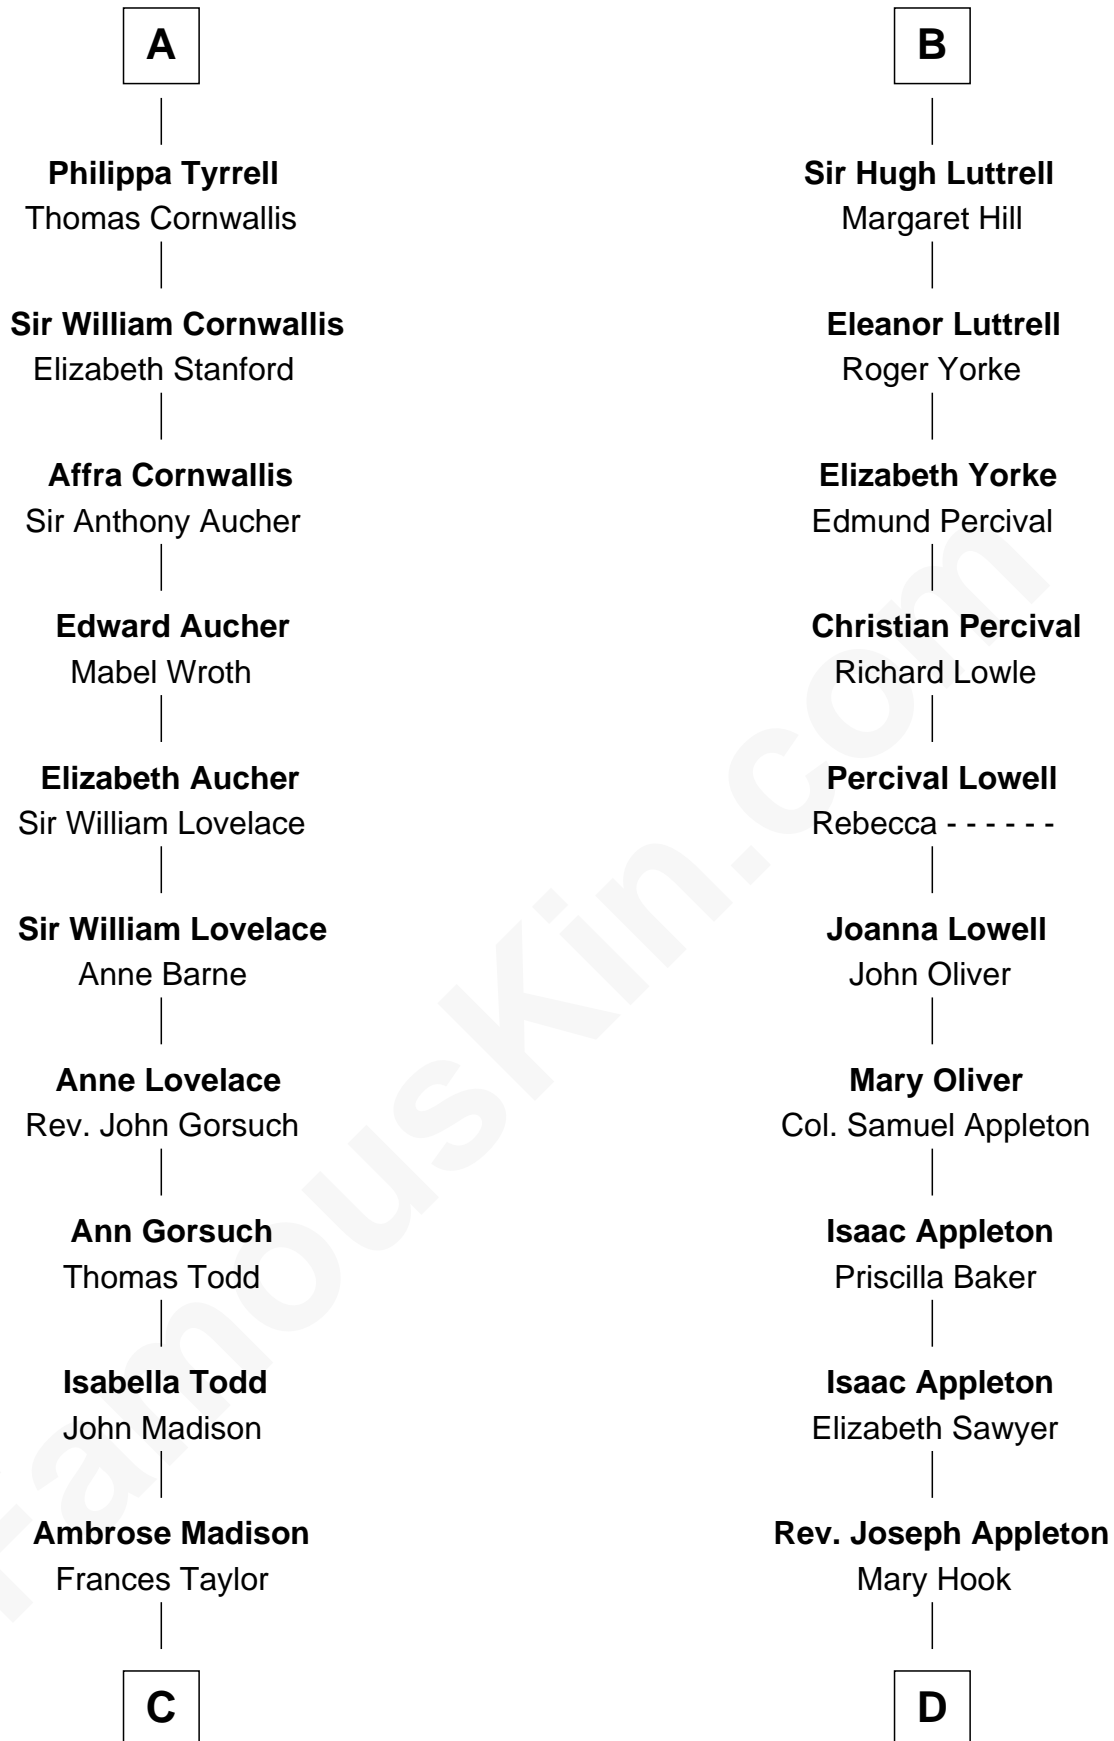

FamousKin.com Relationship Chart of

James Madison

4th U.S. President

18th cousin 3 times removed of

Leverett Saltonstall

55th Governor of Massachusetts

Sir Hugh le Despencer

Aveline Basset

Catherine de Beaumont

Sir John Luttrell

Margaret Touchet

Sir James Luttrell

Elizabeth Courtenay

B

C

James Madison
Eleanor Rose Conway

James Madison
4th U.S. President

D

William Appleton
Mary Ann Cutler

Sarah Elizabeth Appleton
Amos Adams Lawrence

Sarah Lawrence
Peter Chardon Brooks

Eleanor Brooks
Richard Middlecott Saltonstall

Leverett Saltonstall
55th Governor of Massachusetts