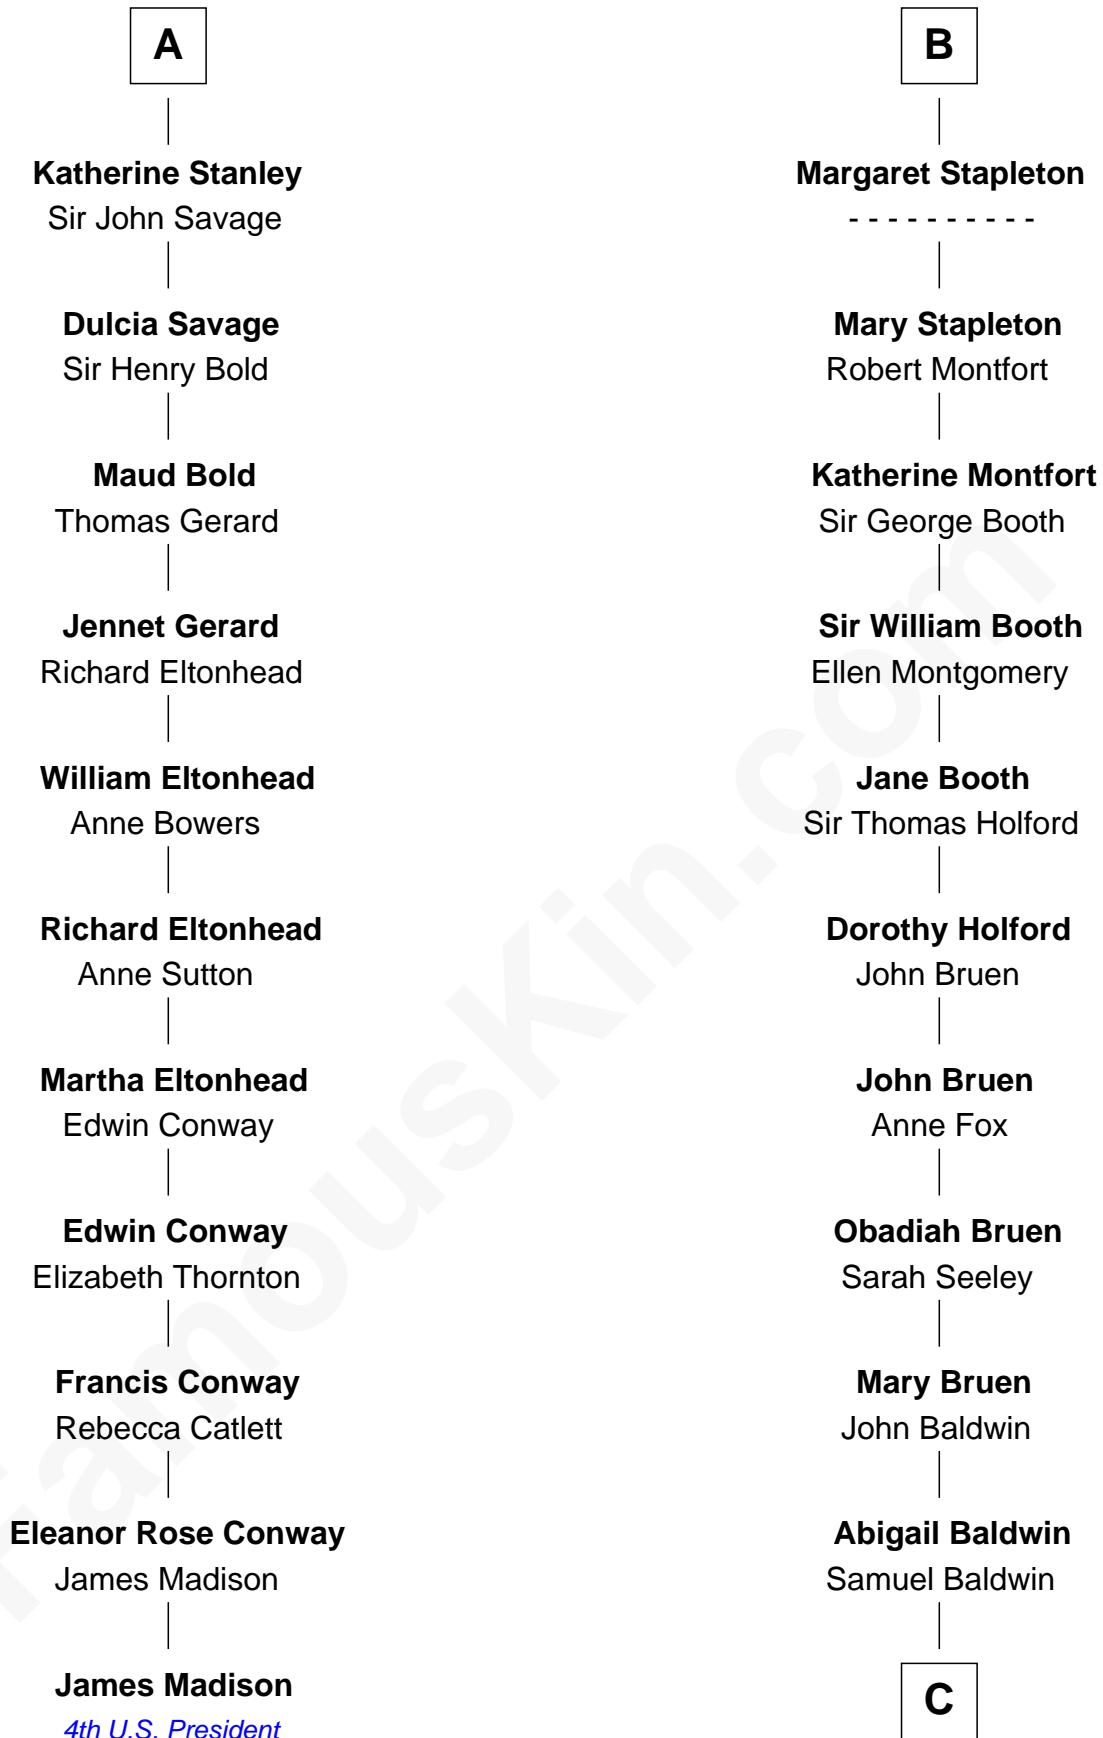

FamousKin.com Relationship Chart of

James Madison

4th U.S. President

17th cousin 2 times removed of

Abraham Baldwin

Signer of the U.S. Constitution

C

—
Timothy Baldwin

Bathsheba Stone

—
Michael Baldwin

Lucy Dudley

—
Abraham Baldwin

Signer of the U.S. Constitution

FamousKin.com