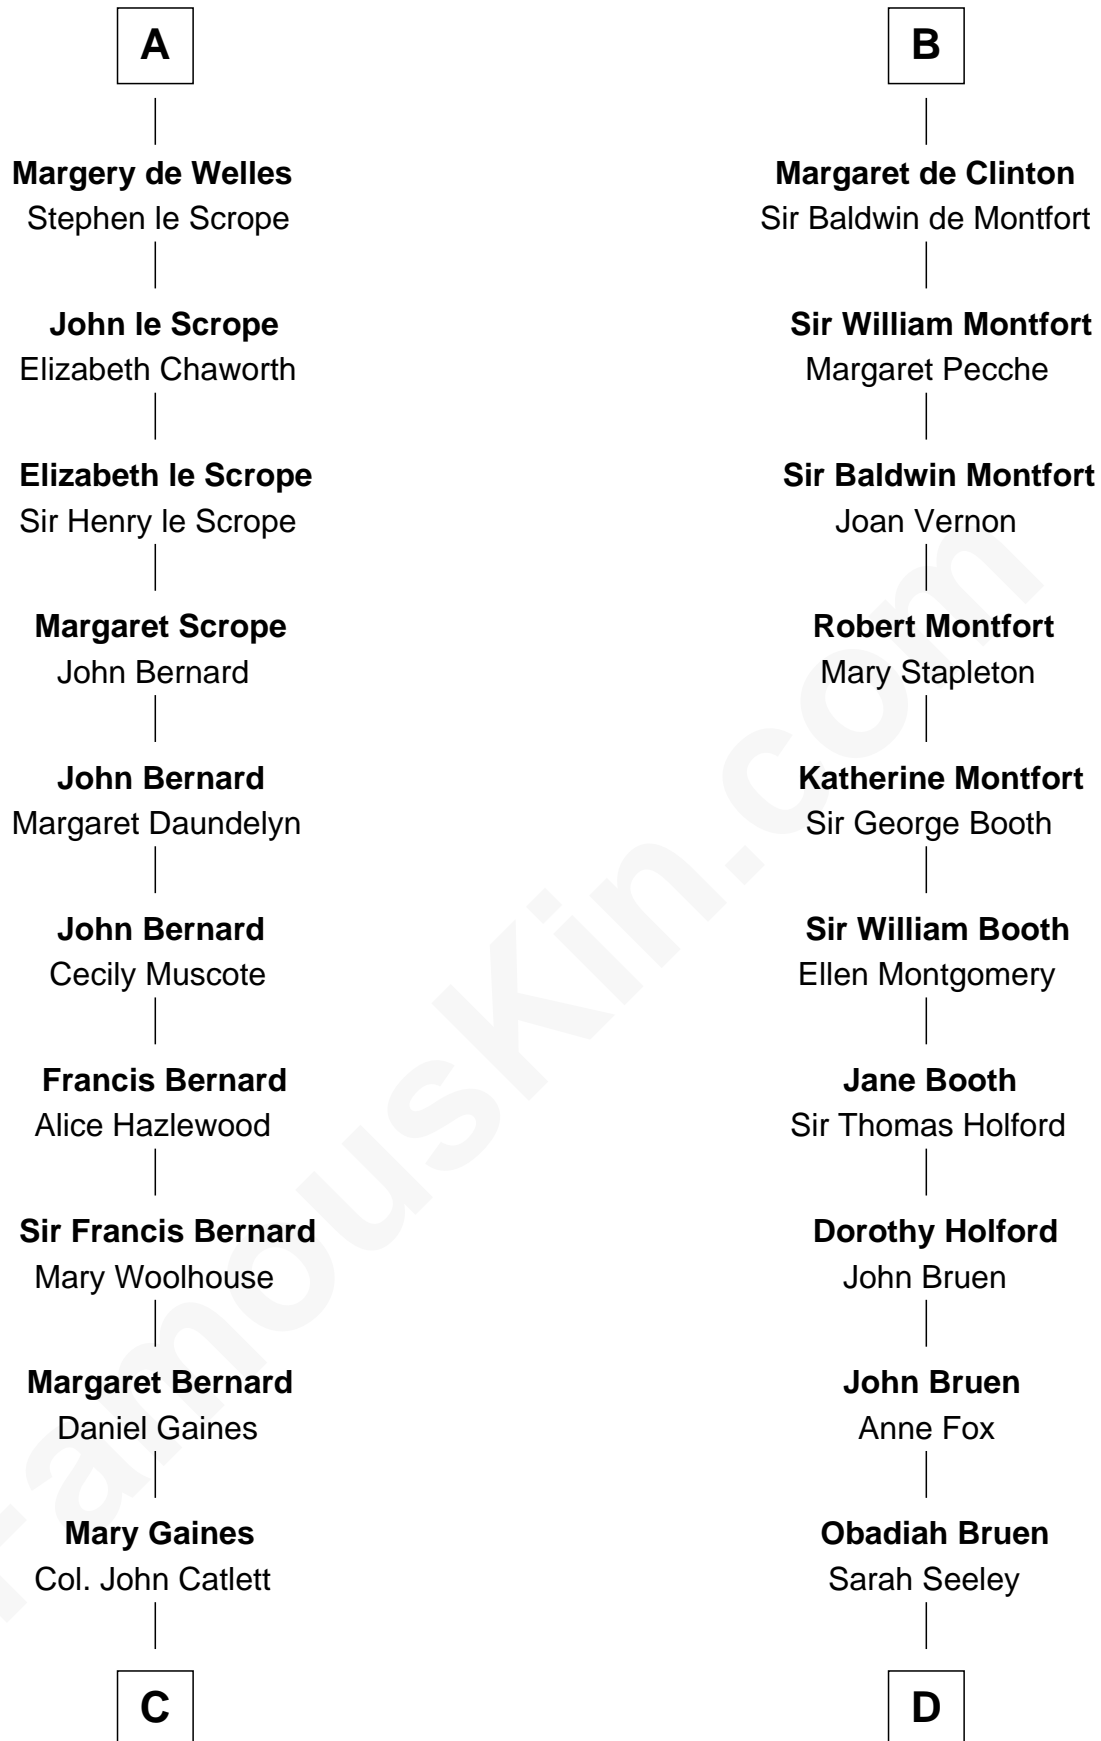

FamousKin.com Relationship Chart of

James Madison

4th U.S. President

19th cousin 2 times removed of

Abraham Baldwin

Signer of the U.S. Constitution

Robert Fitzrichard

Maud de St. Liz

C

Rebecca Catlett

Francis Conway

Eleanor Rose Conway

James Madison

James Madison

4th U.S. President

D

Mary Bruen

John Baldwin

Abigail Baldwin

Samuel Baldwin

Timothy Baldwin

Bathsheba Stone

Michael Baldwin

Lucy Dudley