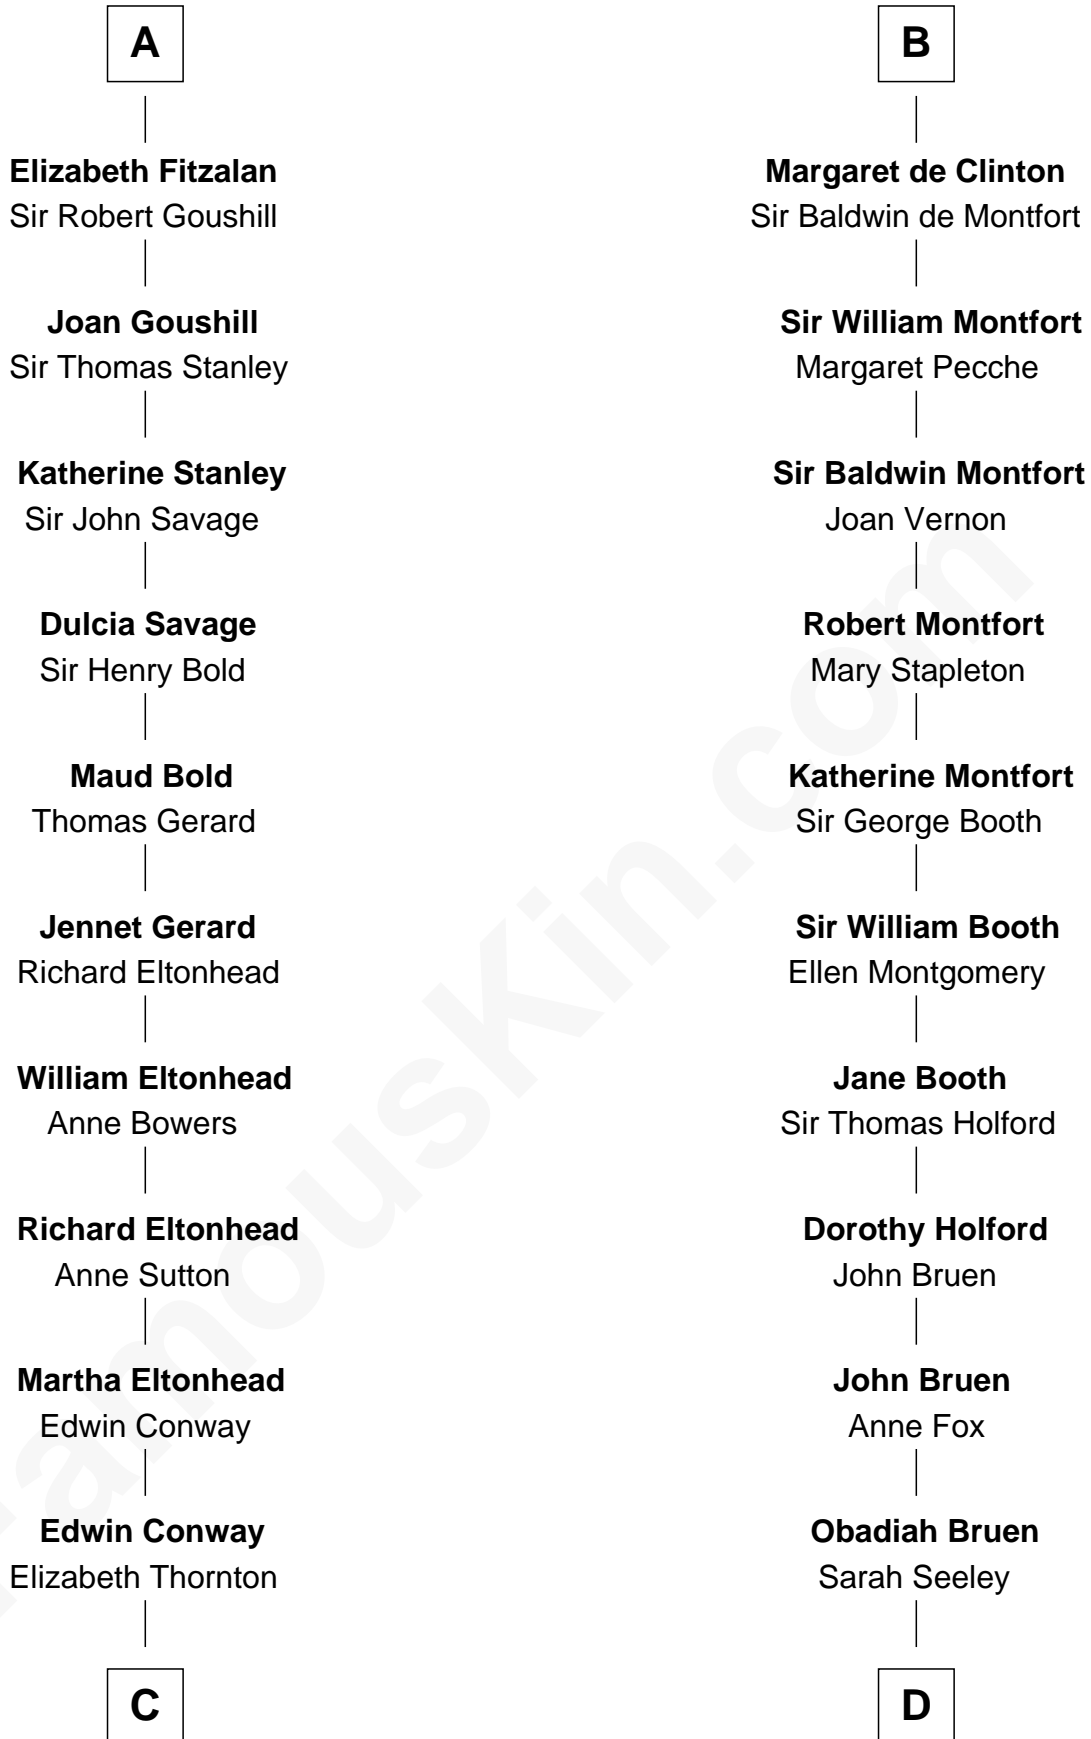

FamousKin.com Relationship Chart of

James Madison

4th U.S. President

19th cousin 2 times removed of

Abraham Baldwin

Signer of the U.S. Constitution

C

Francis Conway
Rebecca Catlett

Eleanor Rose Conway
James Madison

James Madison
4th U.S. President

D

Mary Bruen
John Baldwin

Abigail Baldwin
Samuel Baldwin

Timothy Baldwin
Bathsheba Stone

Michael Baldwin
Lucy Dudley

Abraham Baldwin
Signer of the U.S. Constitution