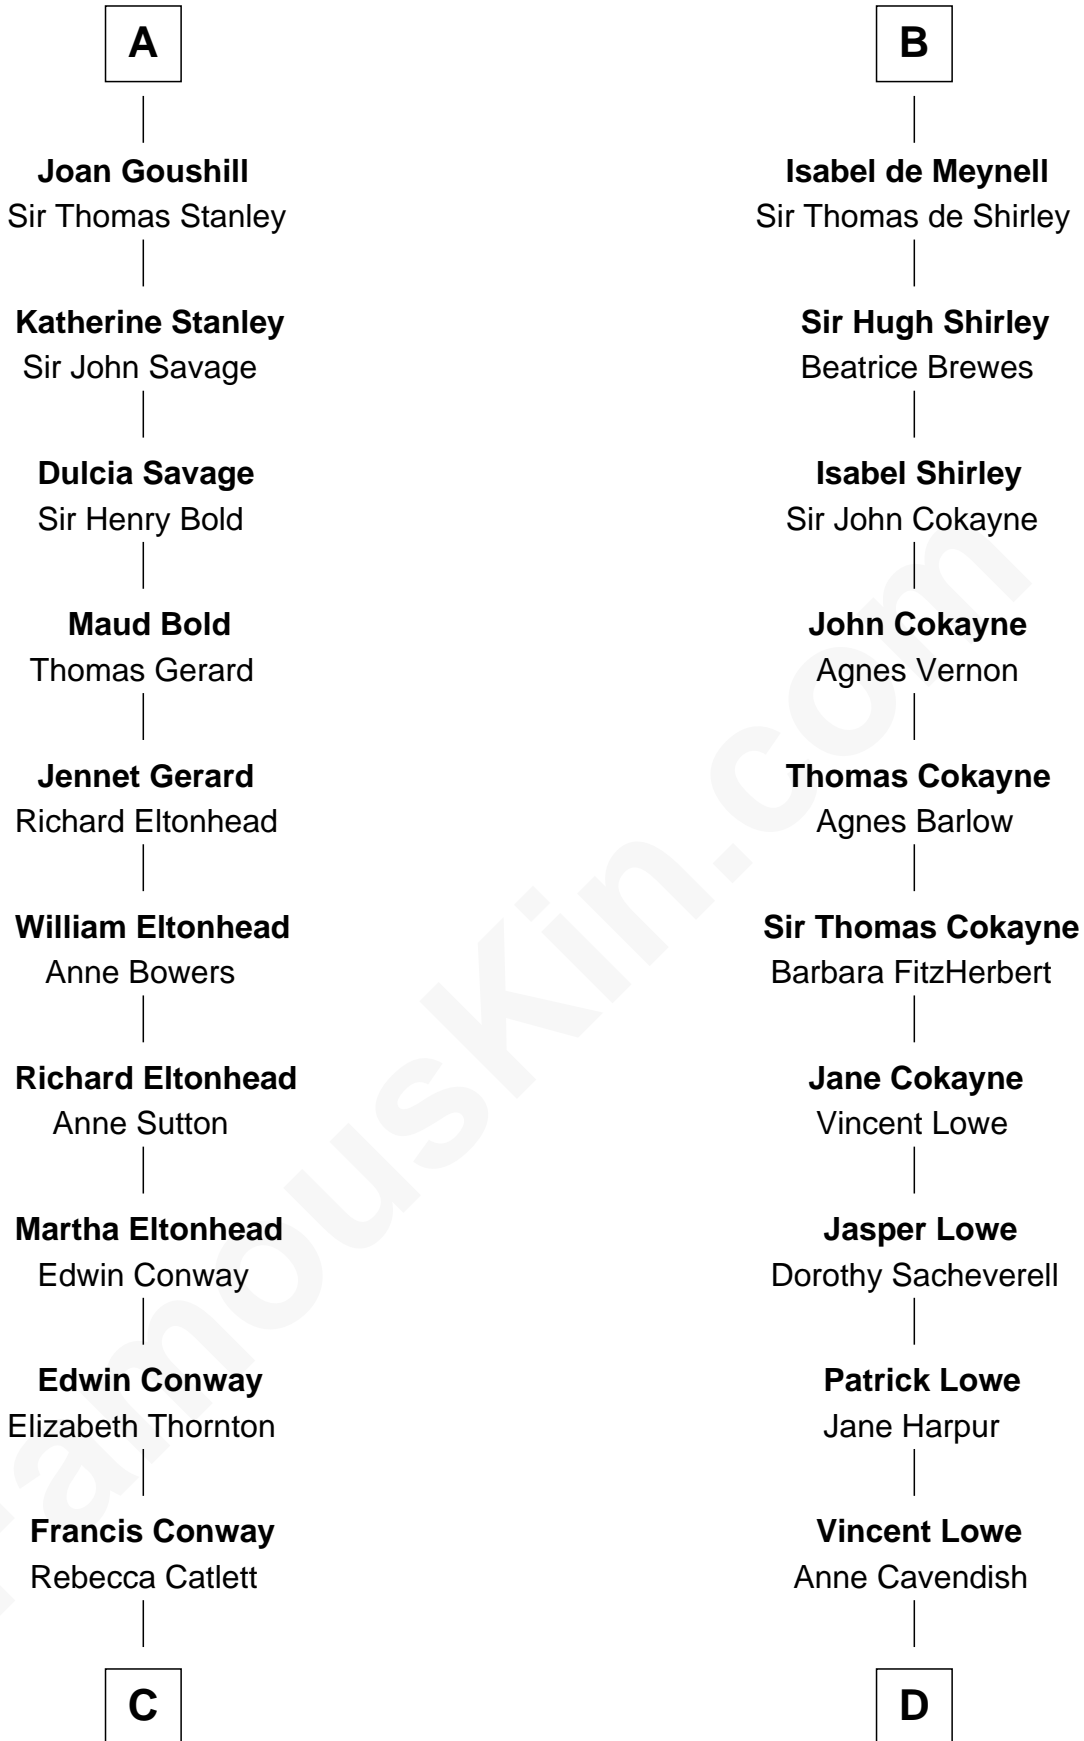

FamousKin.com Relationship Chart of

James Madison

4th U.S. President

18th cousin 3 times removed of

Charles Carroll

Signer of the Declaration of Independence

C

Eleanor Rose Conway

James Madison

James Madison

4th U.S. President

D

Jane Lowe

Col. Henry Sewall

Nicholas Sewall

Susanna Burgess