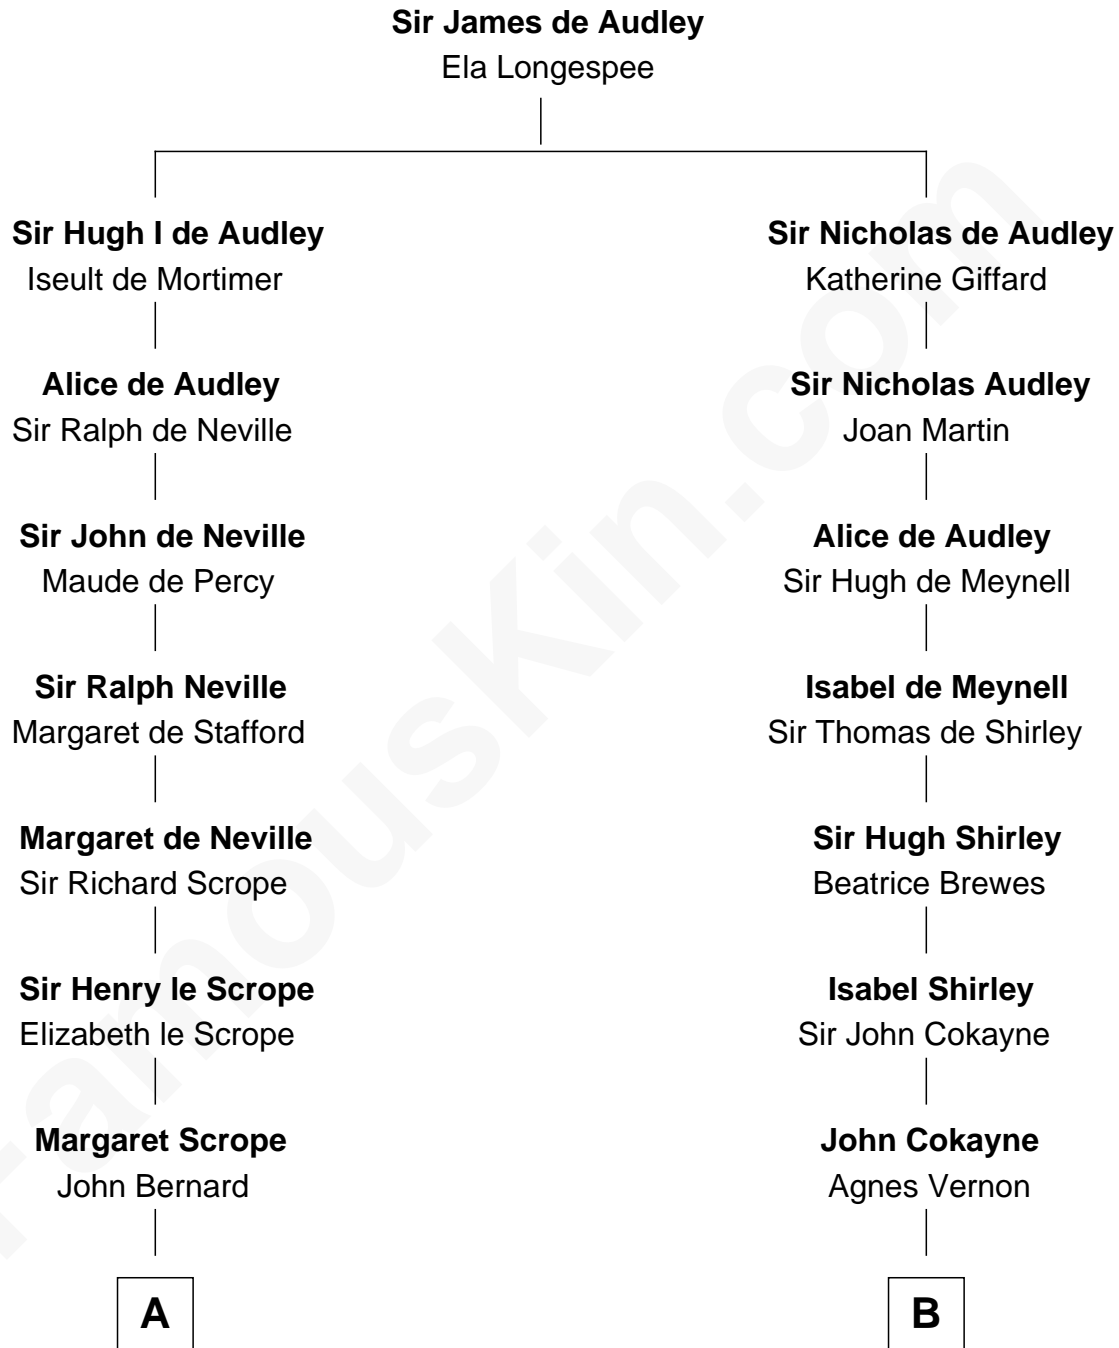

FamousKin.com Relationship Chart of

James Madison

4th U.S. President

15th cousin 2 times removed of

Charles Carroll

Signer of the Declaration of Independence

A

John Bernard
Margaret Daundelyn

John Bernard
Cecily Muscote

Francis Bernard
Alice Hazlewood

Sir Francis Bernard
Mary Woolhouse

Margaret Bernard
Daniel Gaines

Mary Gaines
Col. John Catlett

Rebecca Catlett
Francis Conway

Eleanor Rose Conway
James Madison