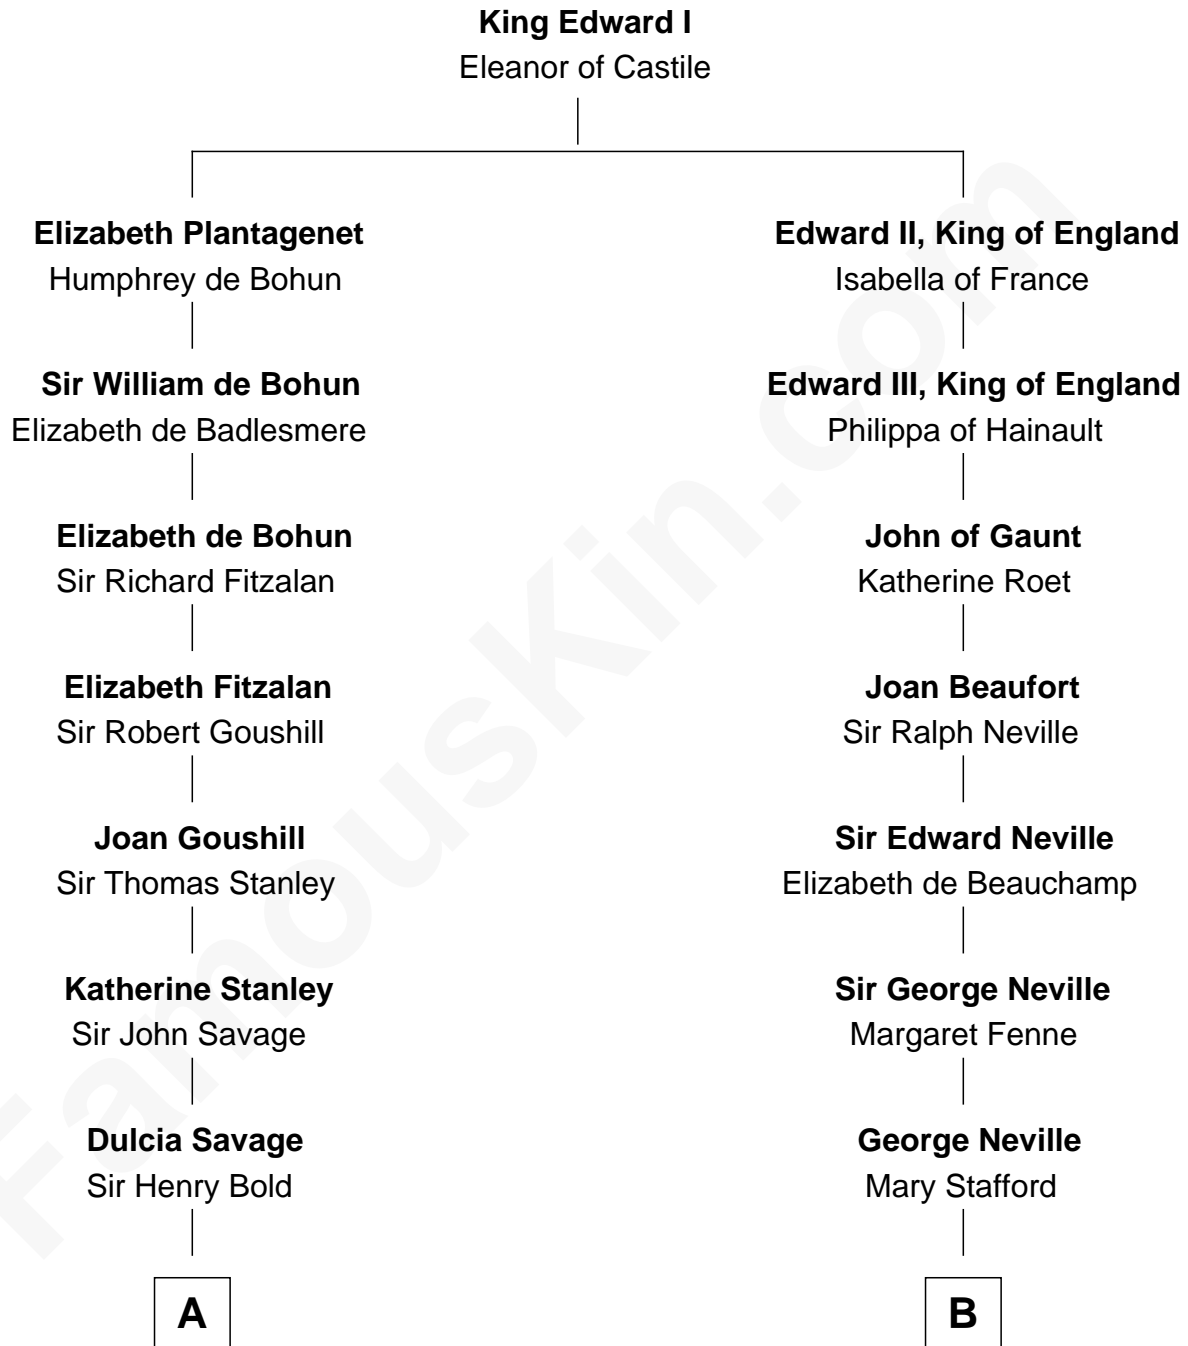

FamousKin.com Relationship Chart of

James Madison

4th U.S. President

14th cousin 1 time removed of

Daniel Carroll

Signer of the U.S. Constitution

A

Maud Bold