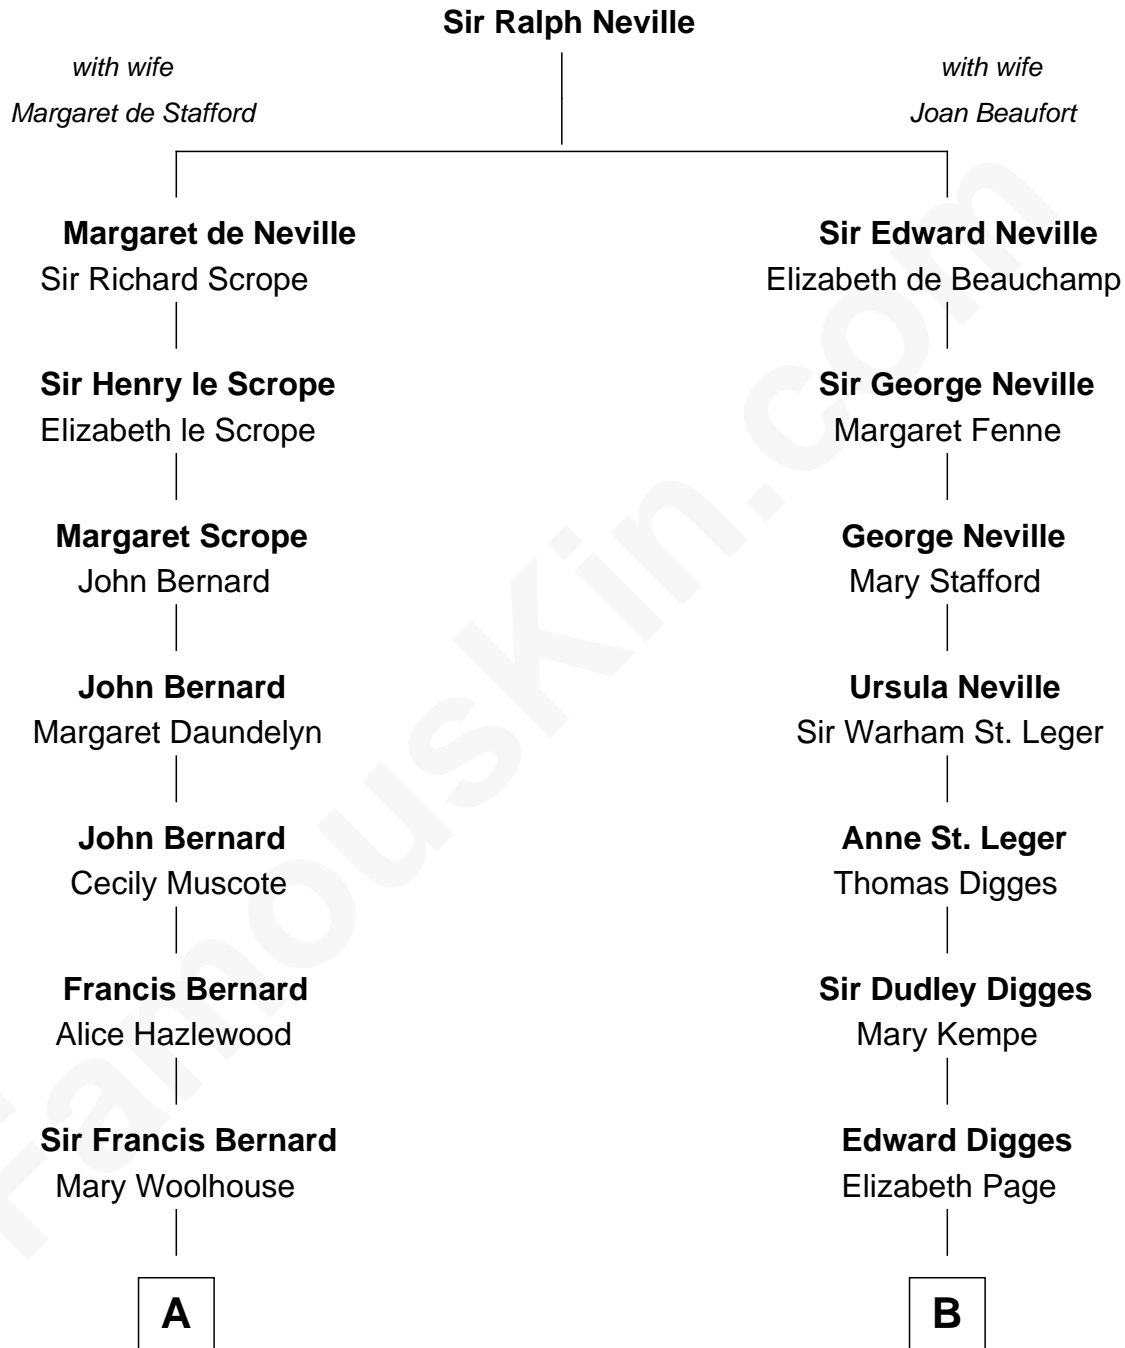

FamousKin.com Relationship Chart of

James Madison

4th U.S. President

10th cousin 1 time removed of

Daniel Carroll

Signer of the U.S. Constitution

A

Margaret Bernard

Daniel Gaines

Mary Gaines

Col. John Catlett

Rebecca Catlett

Francis Conway

Eleanor Rose Conway

James Madison

James Madison

4th U.S. President

B

William Digges

Elizabeth Sewall

Anne Digges

Henry Darnall

Eleanor Darnall

Daniel Carroll