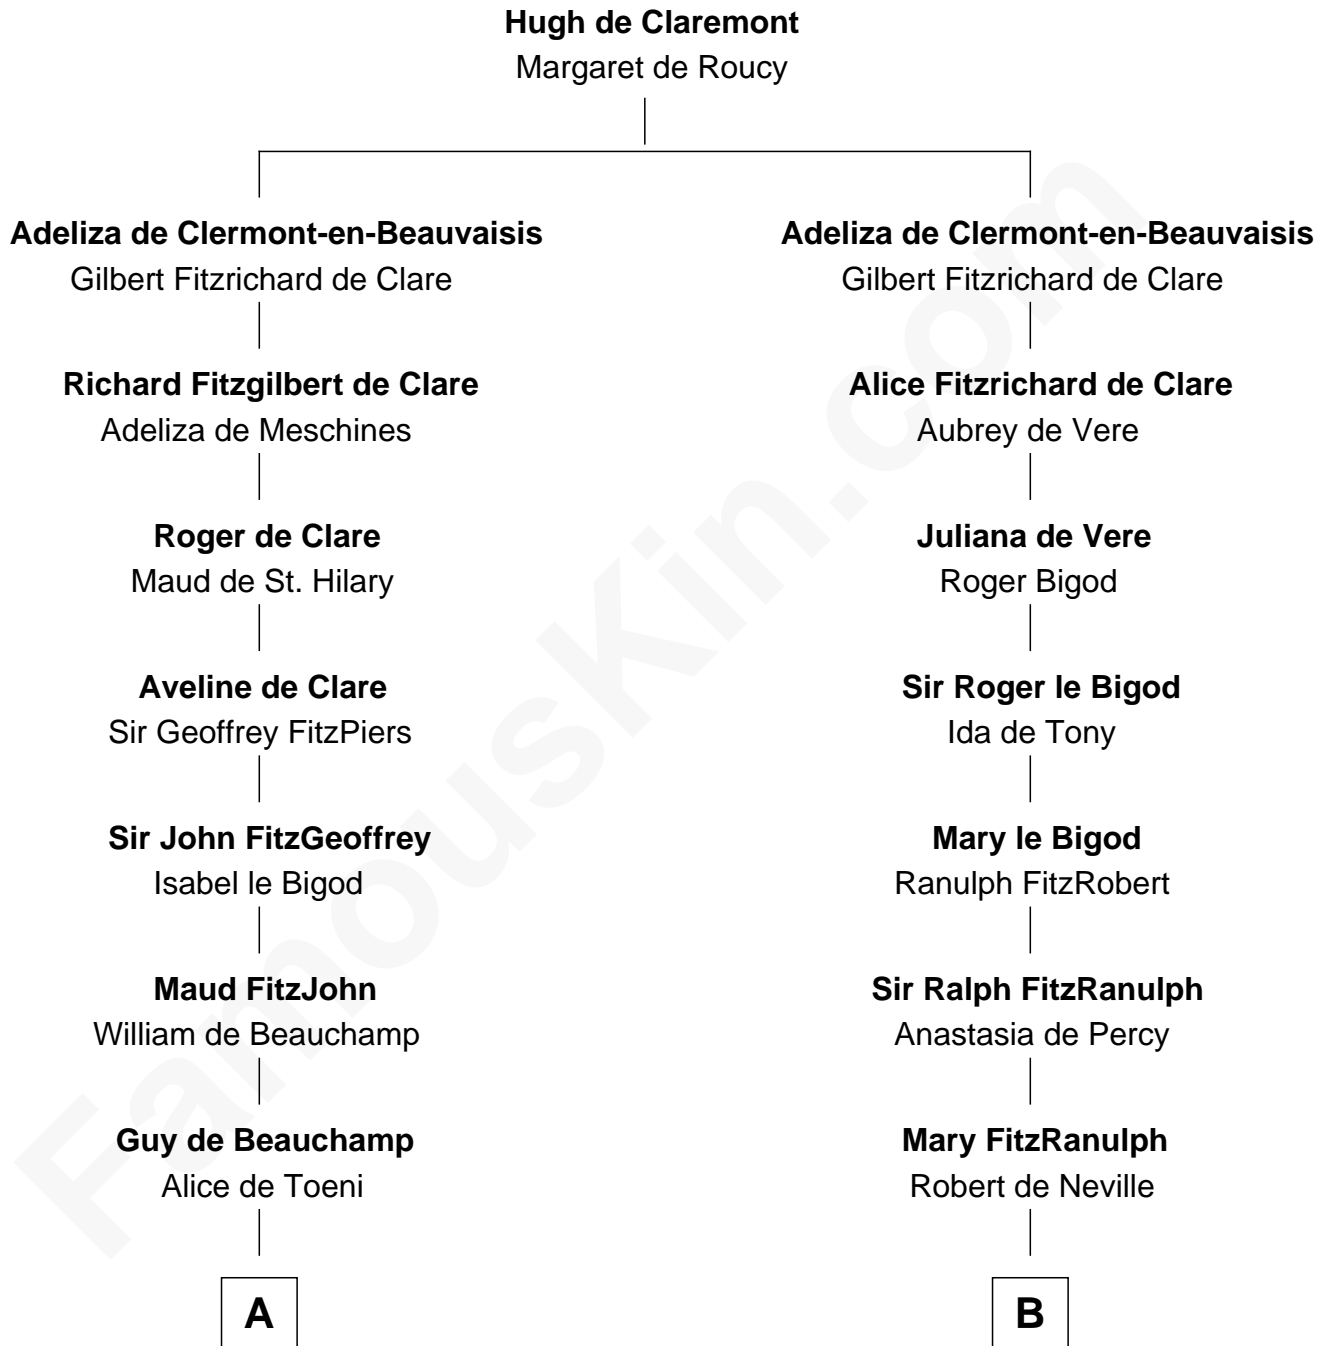

FamousKin.com Relationship Chart of

James Madison

4th U.S. President

21st cousin of

John Carroll

Founder of Georgetown University

C

Margaret Bernard

Daniel Gaines

Mary Gaines

Col. John Catlett

Rebecca Catlett

Francis Conway

Eleanor Rose Conway

James Madison

James Madison

4th U.S. President

D

Edward Digges

Elizabeth Page

William Digges

Elizabeth Sewall

Anne Digges

Henry Darnall