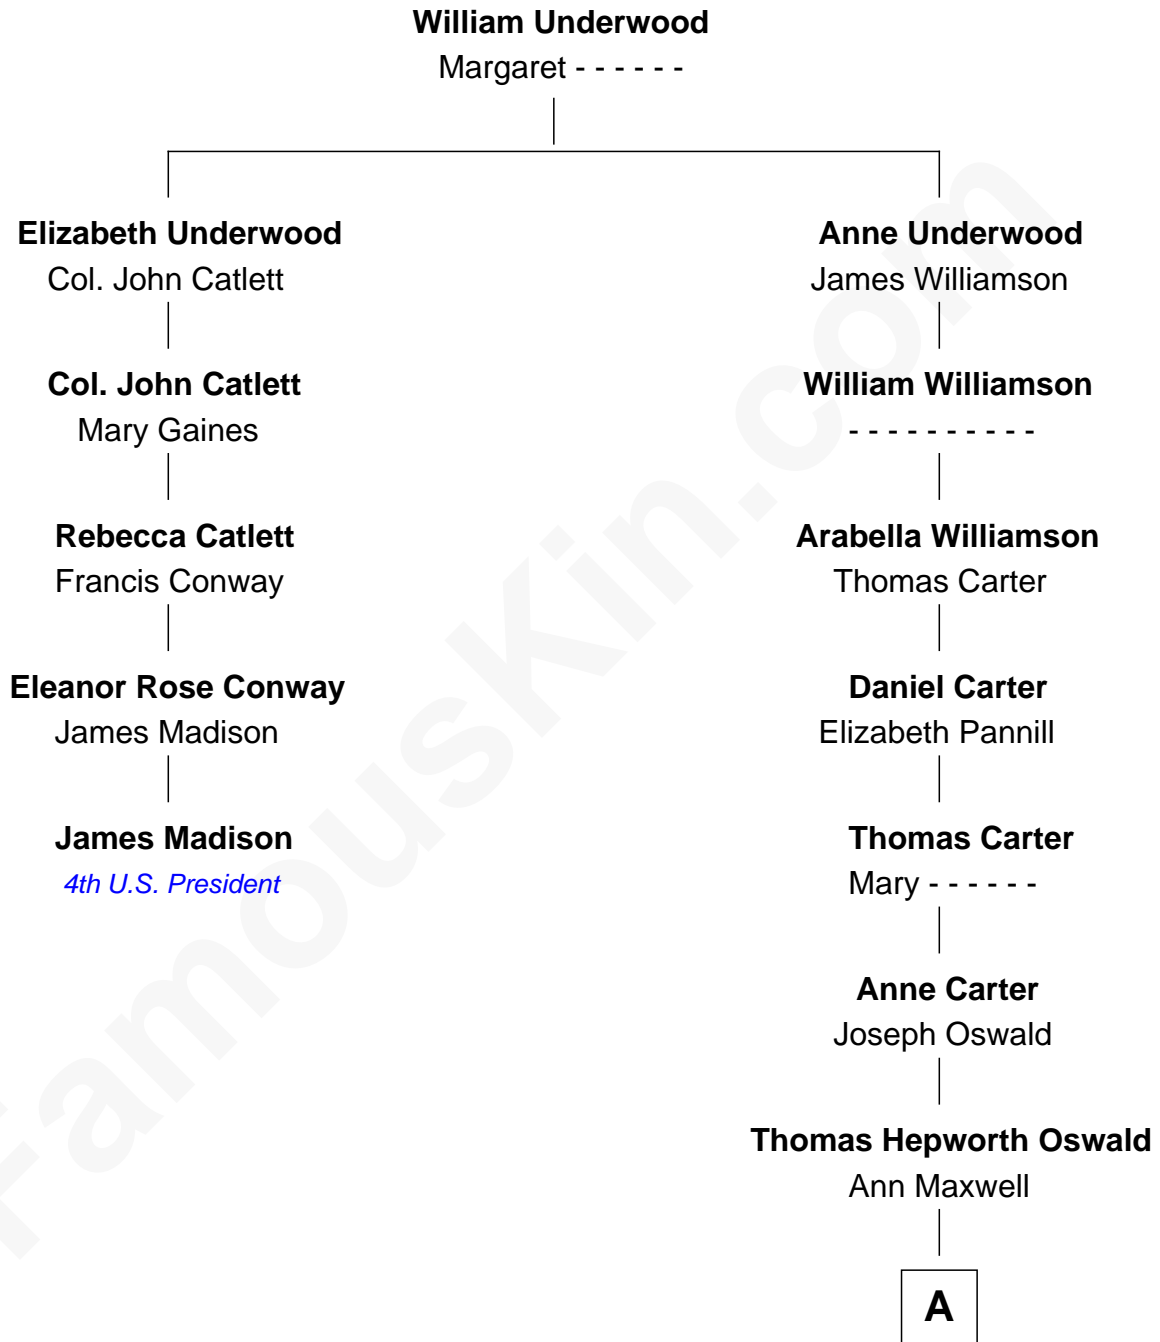

FamousKin.com Relationship Chart of

James Madison

4th U.S. President

4th cousin 6 times removed of

Lee Harvey Oswald

Accused Assassin of President John F. Kennedy

A

—
Thomas Hepworth Oswald

Lucy Hannah

—
William Oswald

Mary Harvey

—
Robert Edward Lee Oswald

Marguerite Frances Claverie

—
Lee Harvey Oswald

Accused Assassin of J.F.K.