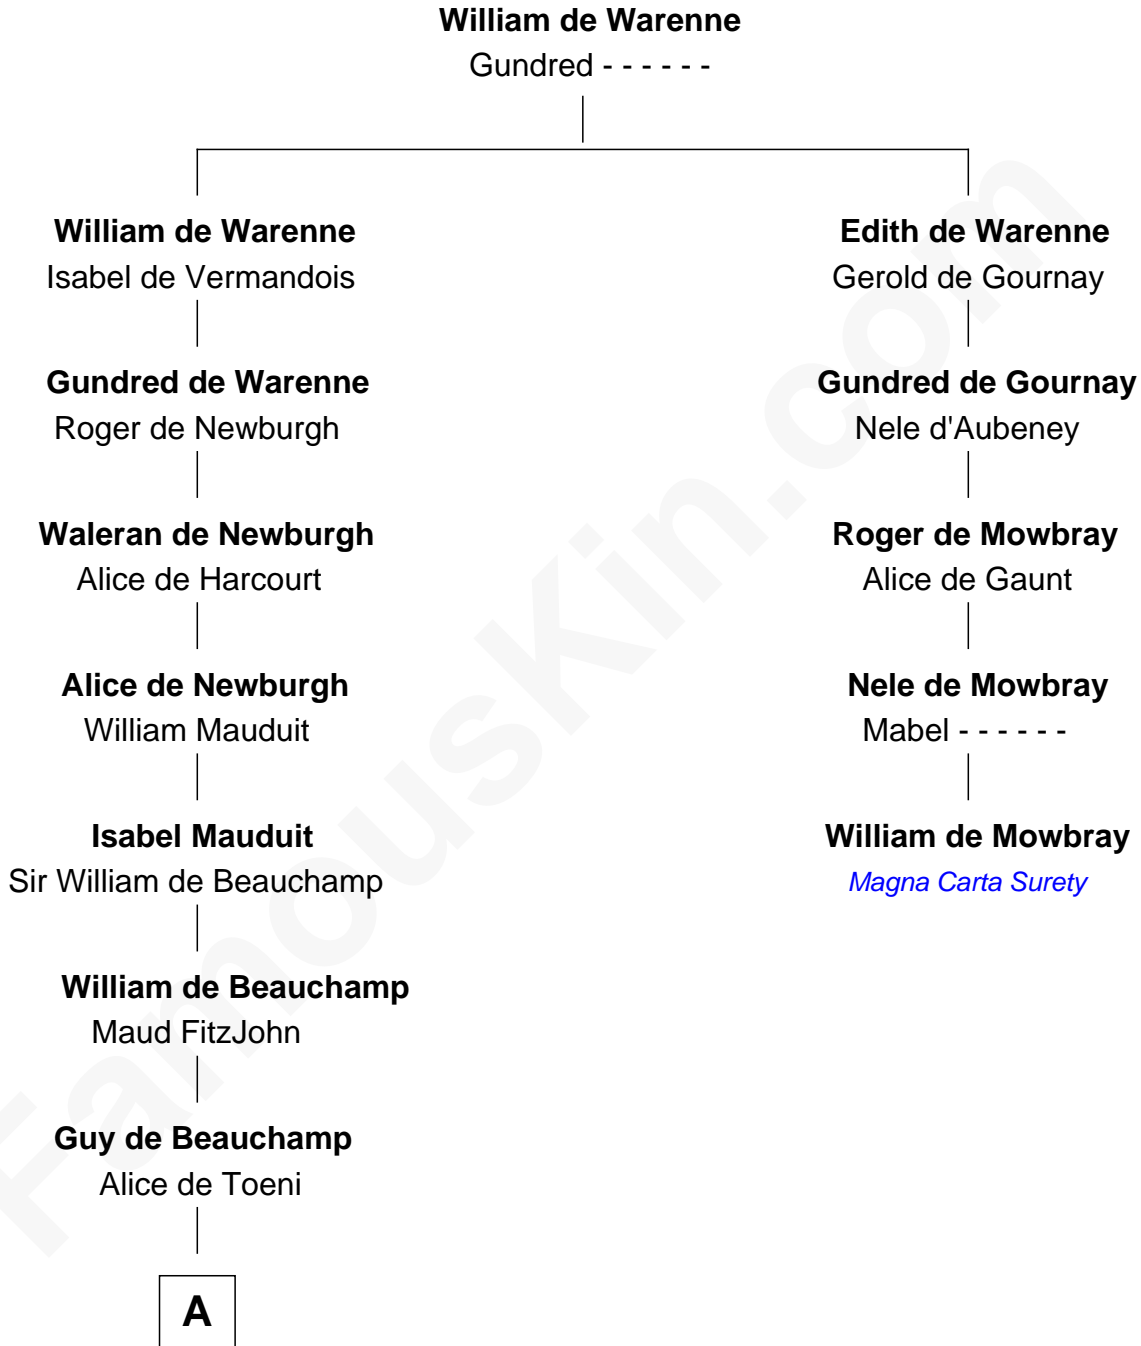

FamousKin.com Relationship Chart of

James Madison

4th U.S. President

4th cousin 17 times removed of

William de Mowbray

Magna Carta Surety

A

Sir Thomas de Beauchamp

Katherine de Mortimer

Philippa de Beauchamp

Sir Hugh de Stafford

Margaret de Stafford

Sir Ralph Neville

Margaret de Neville

Sir Richard Scrope

Sir Henry le Scrope