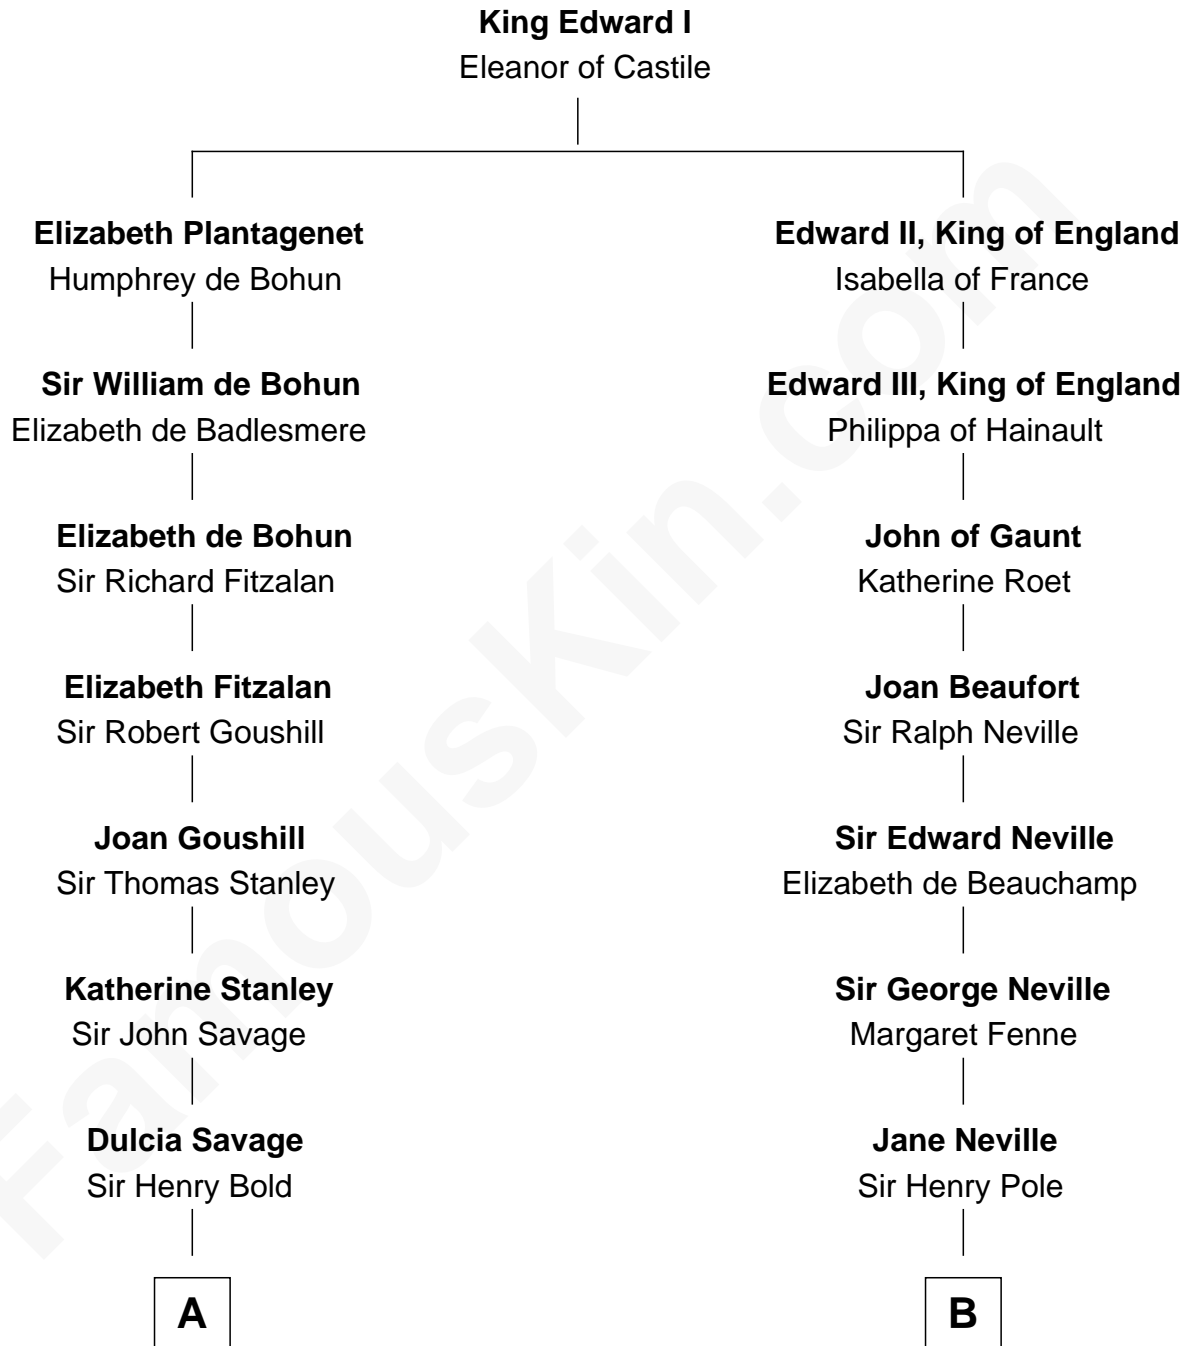

FamousKin.com Relationship Chart of

James Madison

4th U.S. President

15th cousin 3 times removed of

E. M. Forster

English Novelist

C

Edward Morgan Llewellyn Forster

Alice Clara Whichelo

E. M. Forster

English Novelist

FamousKin.com