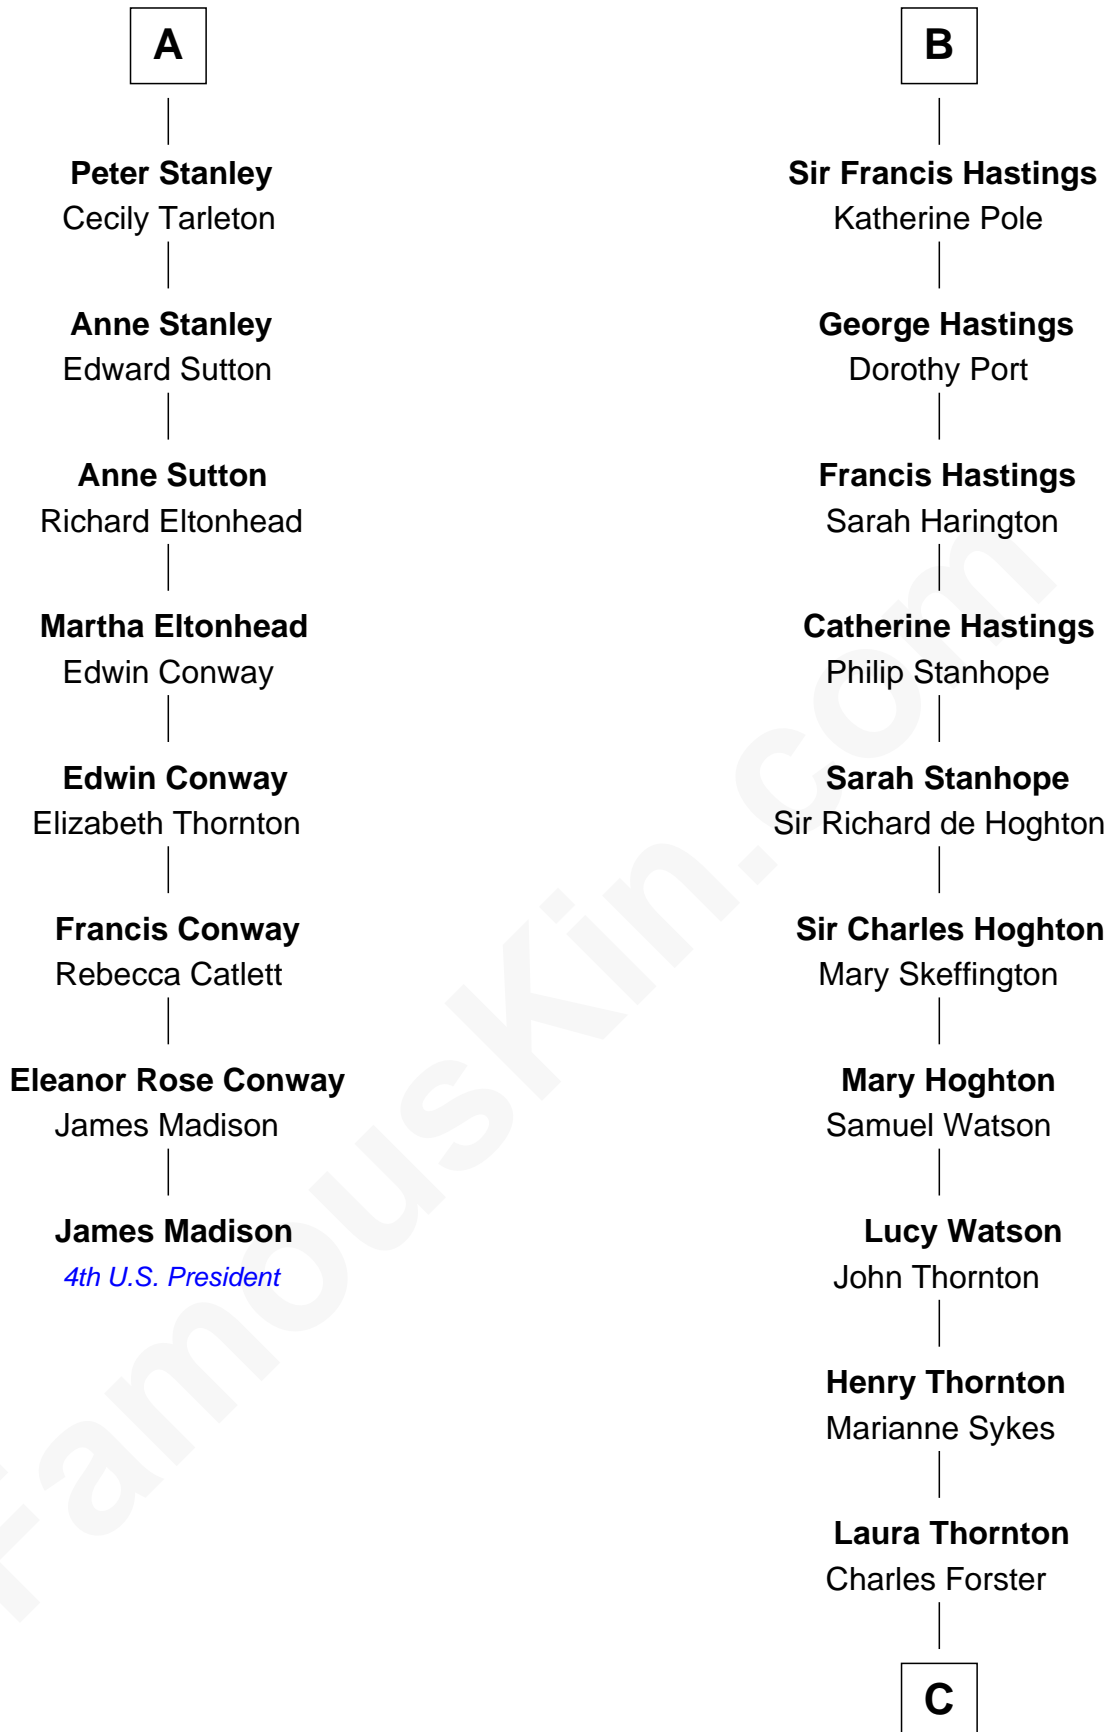

# FamousKin.com Relationship Chart of

**James Madison**

*4th U.S. President*

14th cousin 4 times removed of

**E. M. Forster**

*English Novelist*

**Sir Robert de Holland**

Maude la Zouche

**C**

**Edward Morgan Llewellyn Forster**

Alice Clara Whichelo

**E. M. Forster**

*English Novelist*

FamousKin.com