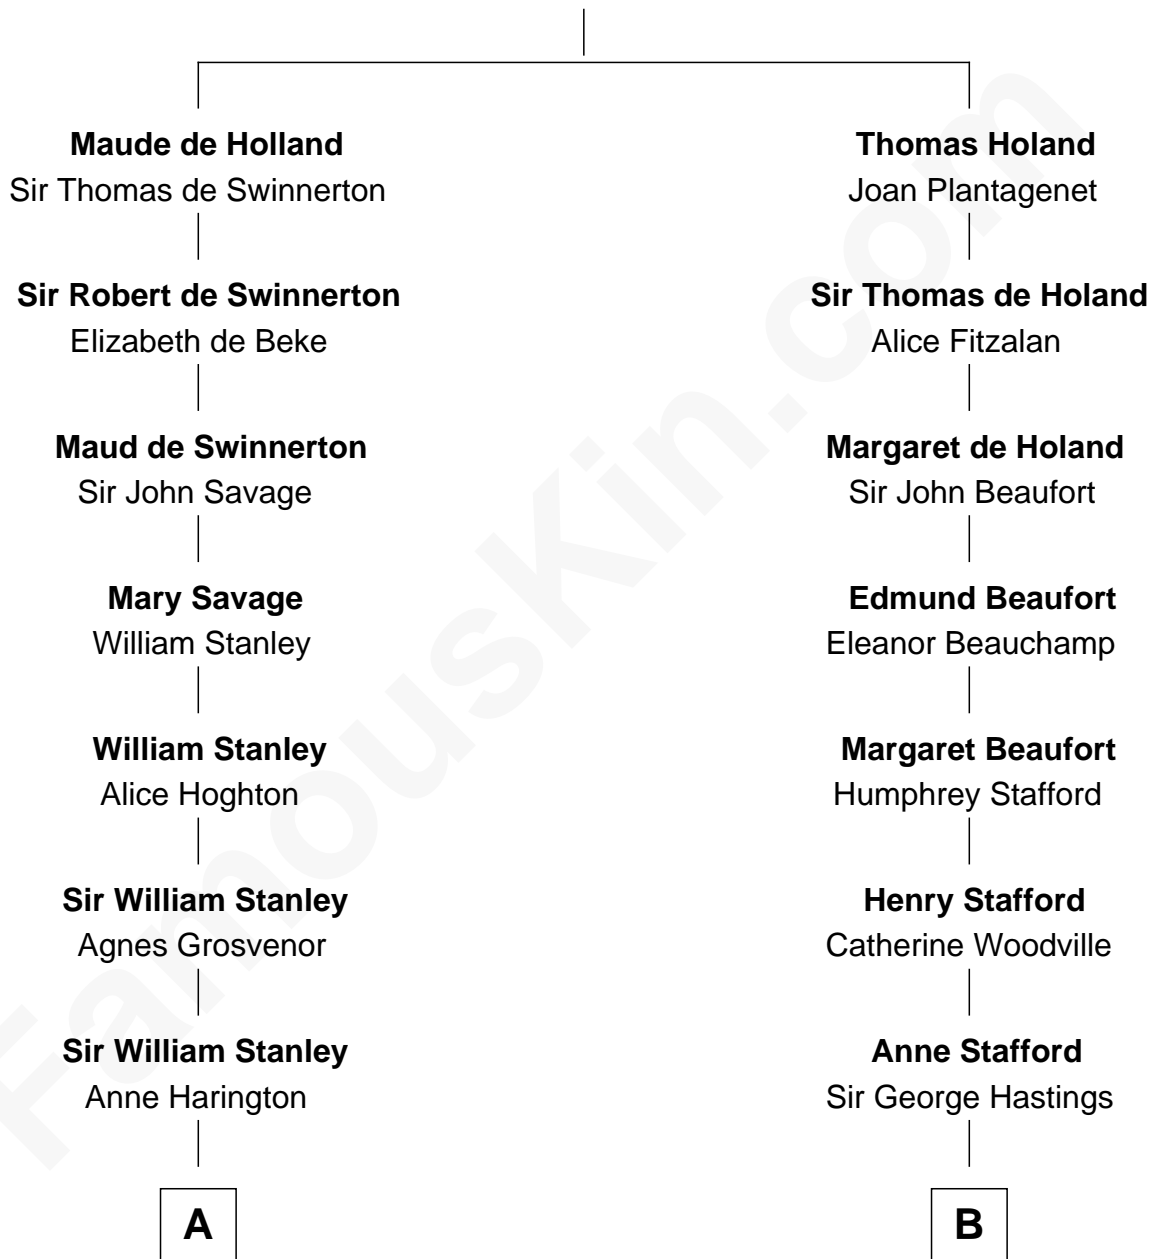

# FamousKin.com Relationship Chart of

**James Madison**

*4th U.S. President*

14th cousin 4 times removed of

**E. M. Forster**

*English Novelist*

**Sir Robert de Holland**

Maude la Zouche

**C**

**Edward Morgan Llewellyn Forster**

Alice Clara Whichelo

**E. M. Forster**

*English Novelist*

FamousKin.com