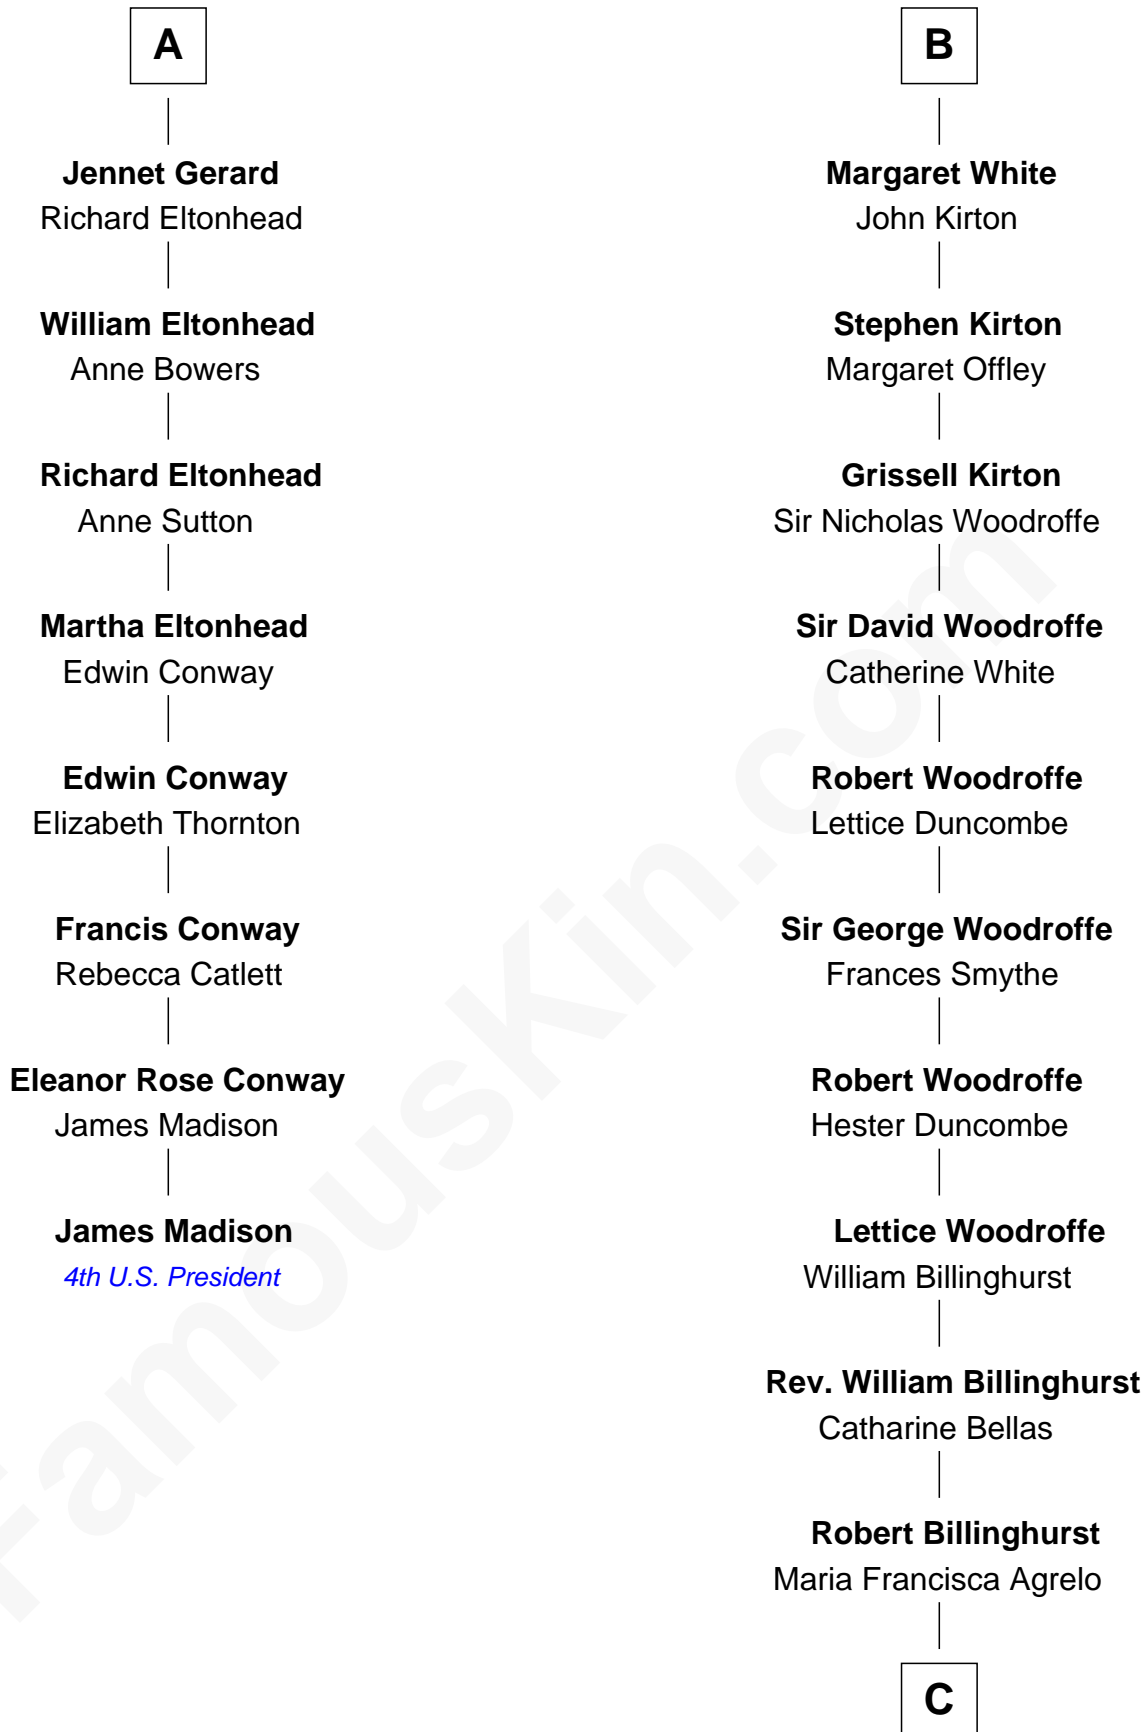

# FamousKin.com Relationship Chart of

**James Madison**

*4th U.S. President*

14th cousin 4 times removed of

**Guillermo Billinghurst**

*31st President of Peru*

**Bartholomew de Badlesmere**

Margaret de Clare

**Katherine Stanley**

Sir John Savage

**Dulcia Savage**

Sir Henry Bold

**Maud Bold**

Thomas Gerard

**A**

**Maud de Badlesmere**

Sir Robert Hungerford

**Eleanor Hungerford**

Sir John White

**Robert White**

Margaret Gainsford

**B**

**C**

**Guillermo Eugenio Billinghurst**

Belisaria Angulo

**Guillermo Billinghurst**

*31st President of Peru*

FamousKin.com