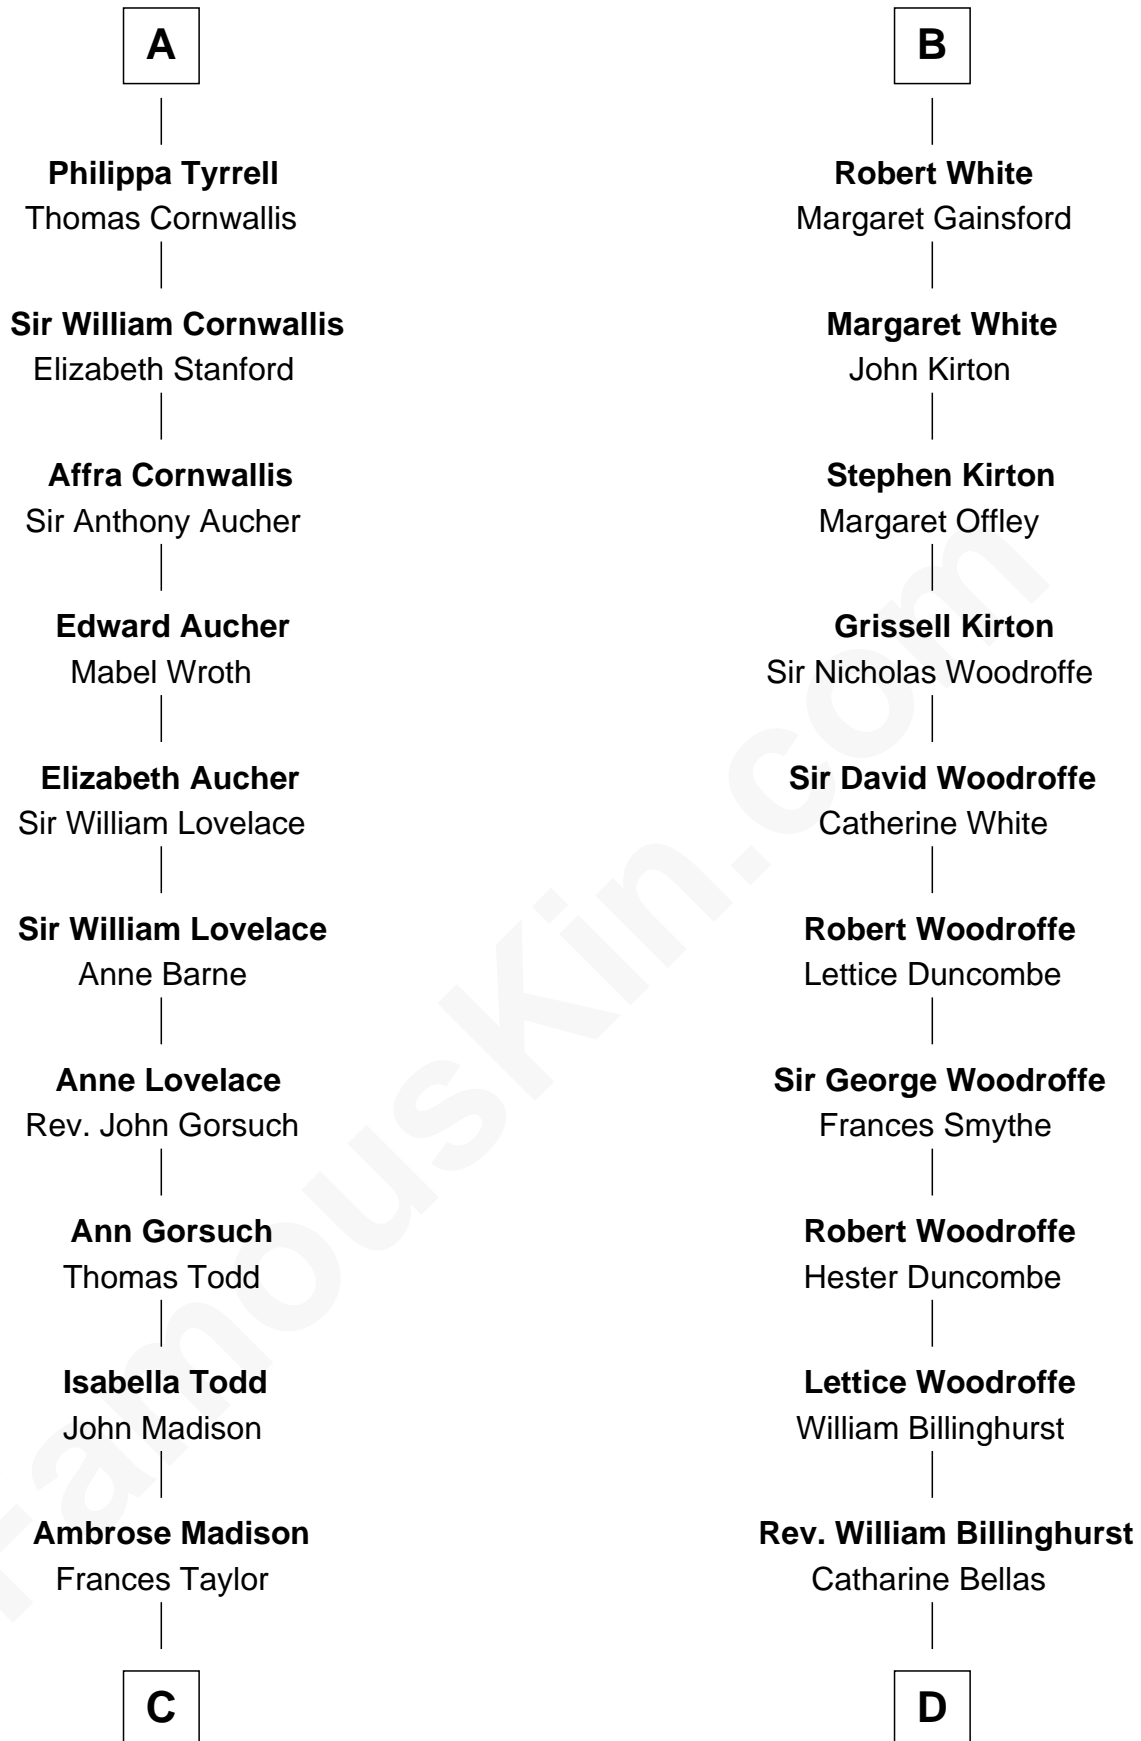

# FamousKin.com Relationship Chart of

**James Madison**

*4th U.S. President*

18th cousin 1 time removed of

**Guillermo Billinghurst**

*31st President of Peru*

**Sir Hugh le Despencer**

Aveline Basset

Sir Hugh de Courtenay

**Sir Hugh de Courtenay**

Agnes de St. John

**Sir Thomas de Courtenay**

Muriel de Moels

**Margaret Courtenay**

Thomas Peverell

**Katherine Peverell**

Sir Walter Hungerford

**Sir Robert Hungerford**

Margaret Botreaux

**Eleanor Hungerford**

Sir John White

**B**

**C**

**James Madison**  
Eleanor Rose Conway

**James Madison**  
*4th U.S. President*

**D**

**Robert Billinghurst**  
Maria Francisca Agrelo

**Guillermo Eugenio Billinghurst**  
Belisaria Angulo

**Guillermo Billinghurst**  
*31st President of Peru*

FamousKin.com