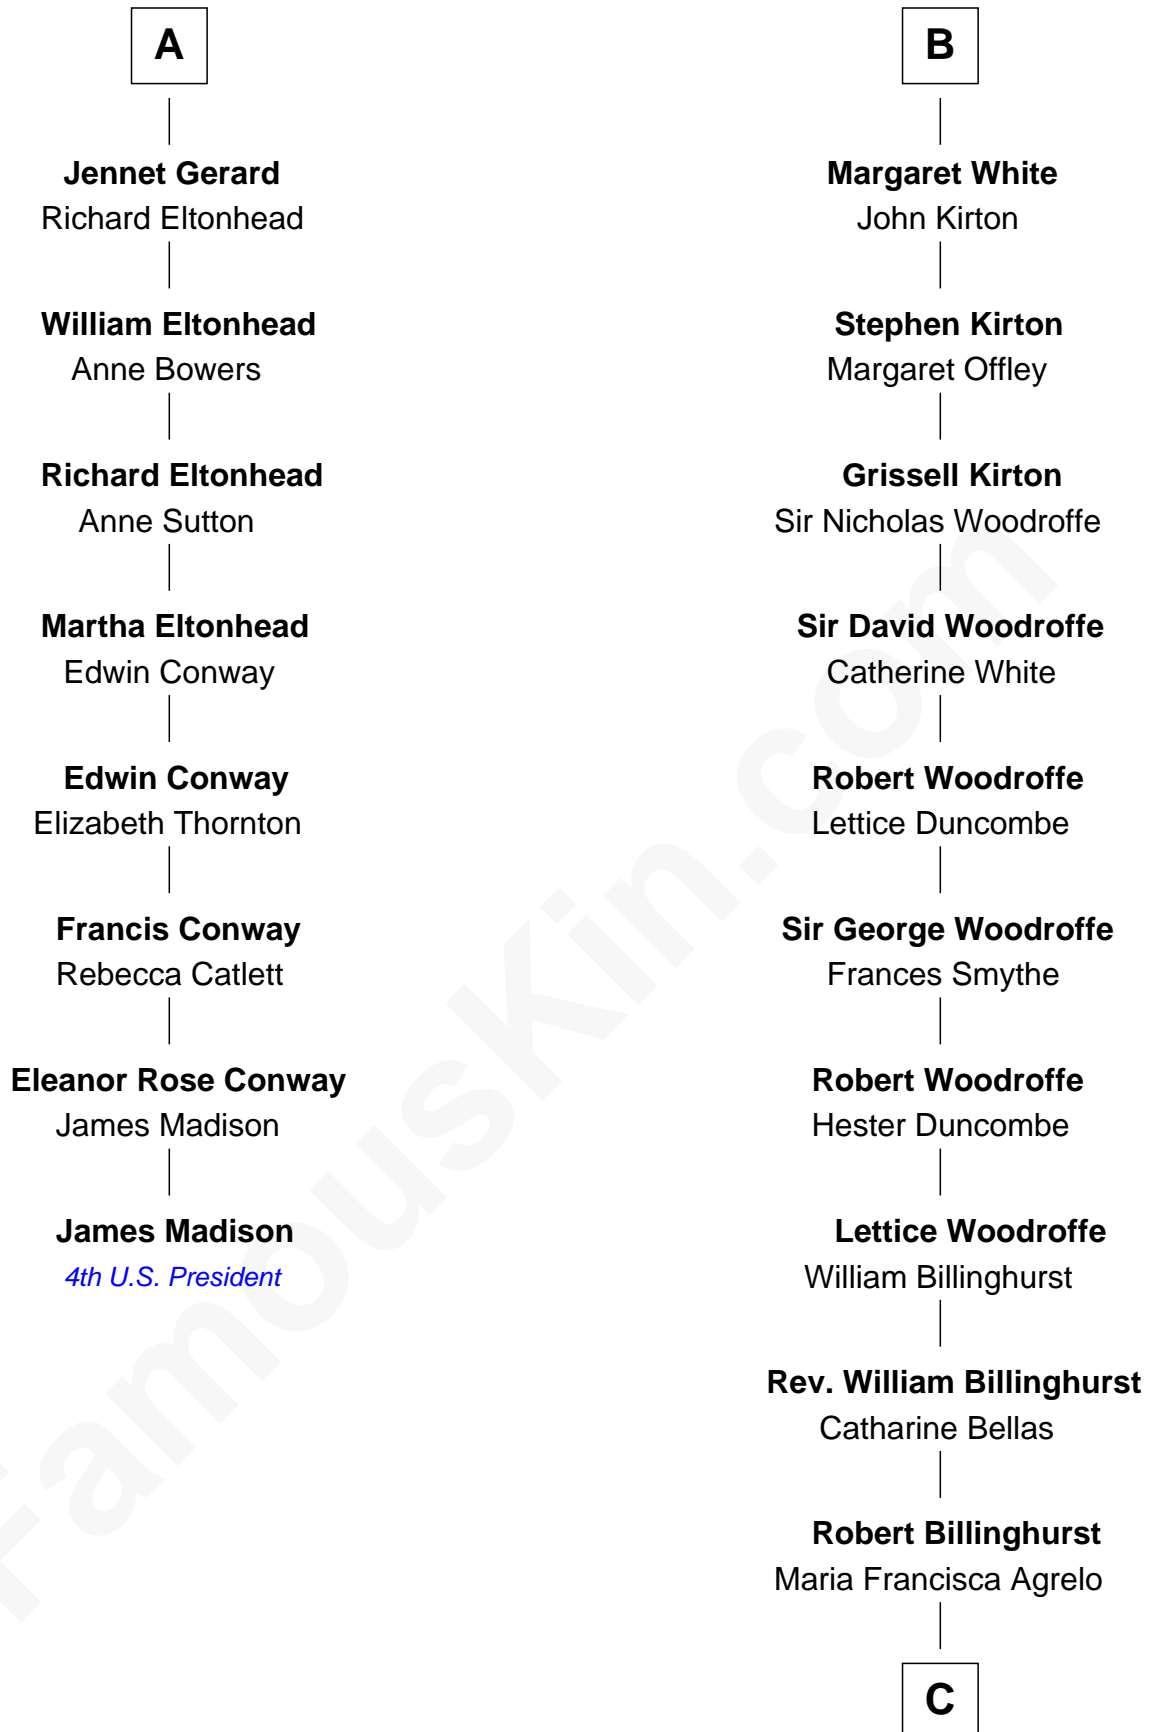

FamousKin.com Relationship Chart of

James Madison

4th U.S. President

14th cousin 6 times removed of

Susana Ferrari Billinghurst

Argentine Aviation Pioneer

Bartholomew de Badlesmere

Margaret de Clare

Katherine Stanley

Sir John Savage

Dulcia Savage

Sir Henry Bold

Maud Bold

Thomas Gerard

A

Maud de Badlesmere

Sir Robert Hungerford

Eleanor Hungerford

Sir John White

Robert White

Margaret Gainsford

B

C

Daniel Mariano Billinghurst

Mercedes Merzano

Lisandro Billinghurst

Ana Kidd

Rosa Laureana Billinghurst

Alfredo Ferrari

Susana Ferrari Billinghurst

Argentine Aviation Pioneer

FamousKin.com