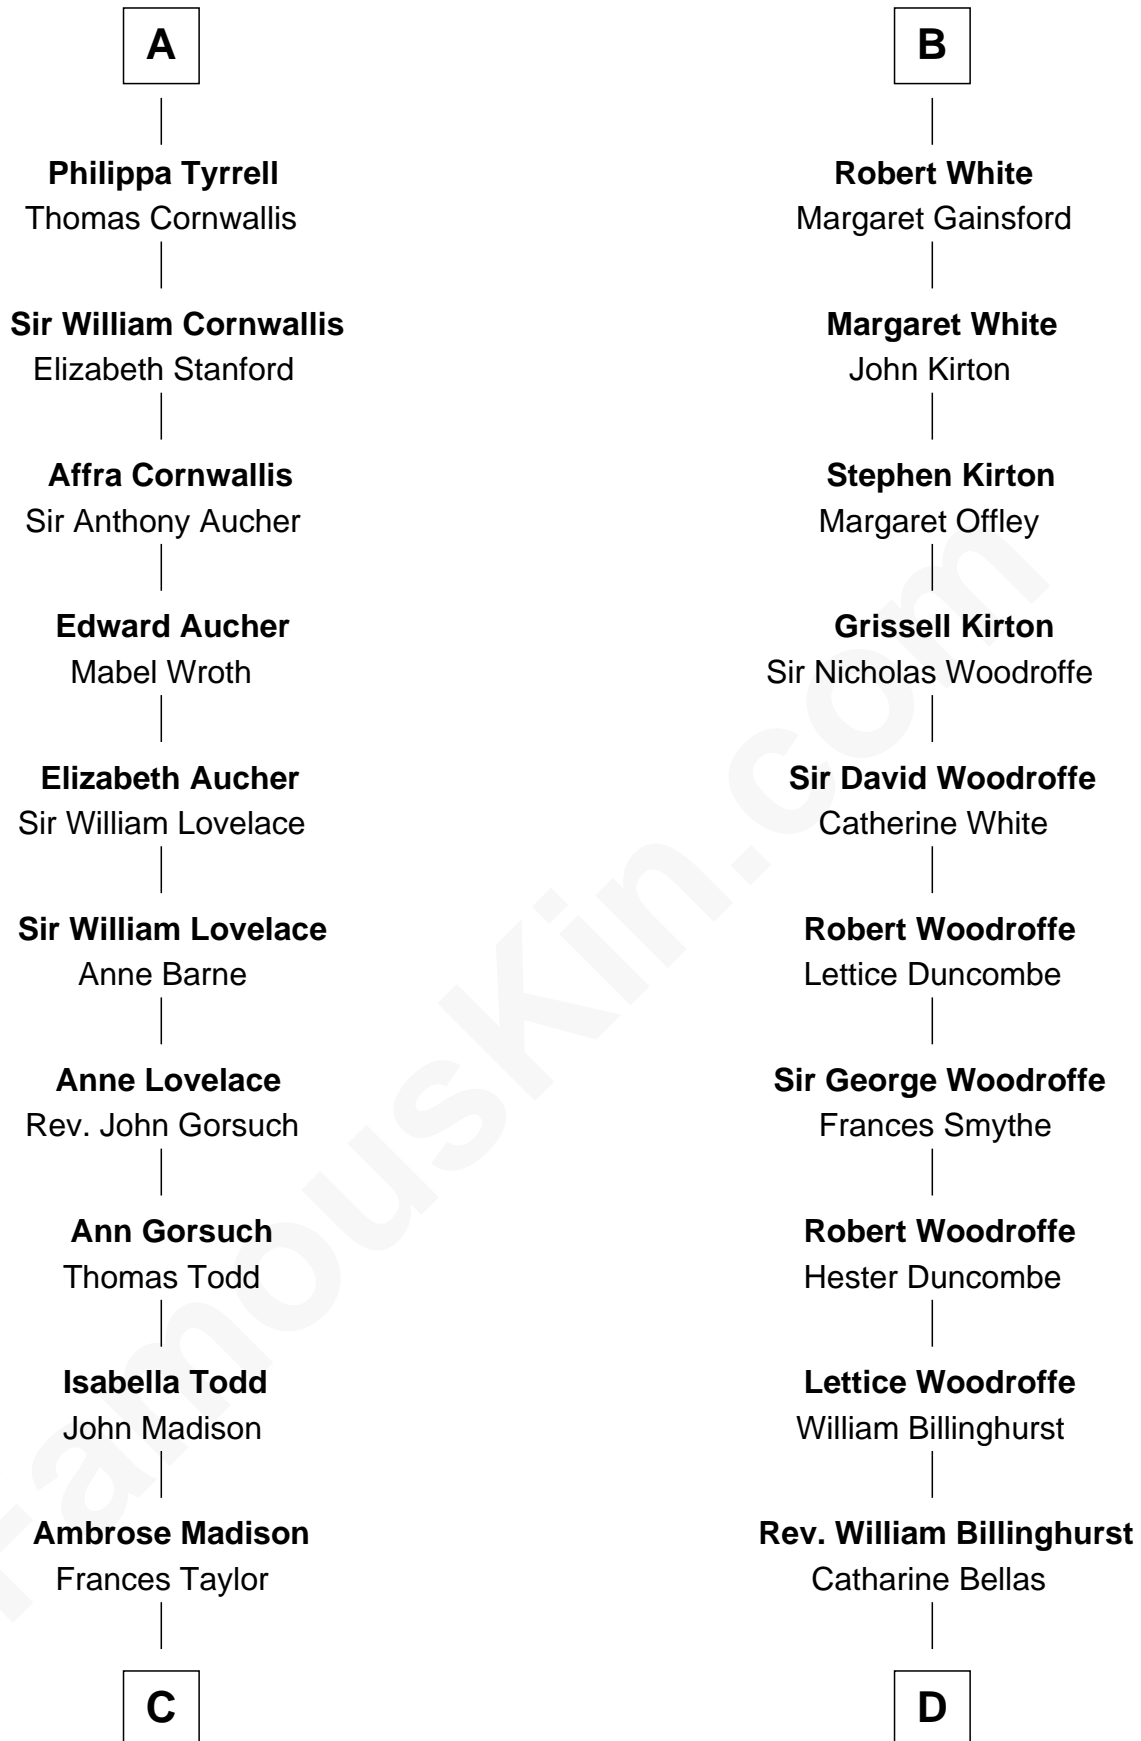

FamousKin.com Relationship Chart of

James Madison

4th U.S. President

18th cousin 3 times removed of

Susana Ferrari Billinghurst

Argentine Aviation Pioneer

Sir Hugh le Despencer

Aveline Basset

Sir Walter Hungerford

Sir Robert Hungerford

Margaret Botreaux

Eleanor Hungerford

Sir John White

B

C

James Madison
Eleanor Rose Conway

James Madison
4th U.S. President

D

Robert Billinghurst
Maria Francisca Agrelo

Daniel Mariano Billinghurst
Mercedes Merzano

Lisandro Billinghurst
Ana Kidd

Rosa Laureana Billinghurst
Alfredo Ferrari

Susana Ferrari Billinghurst
Argentine Aviation Pioneer