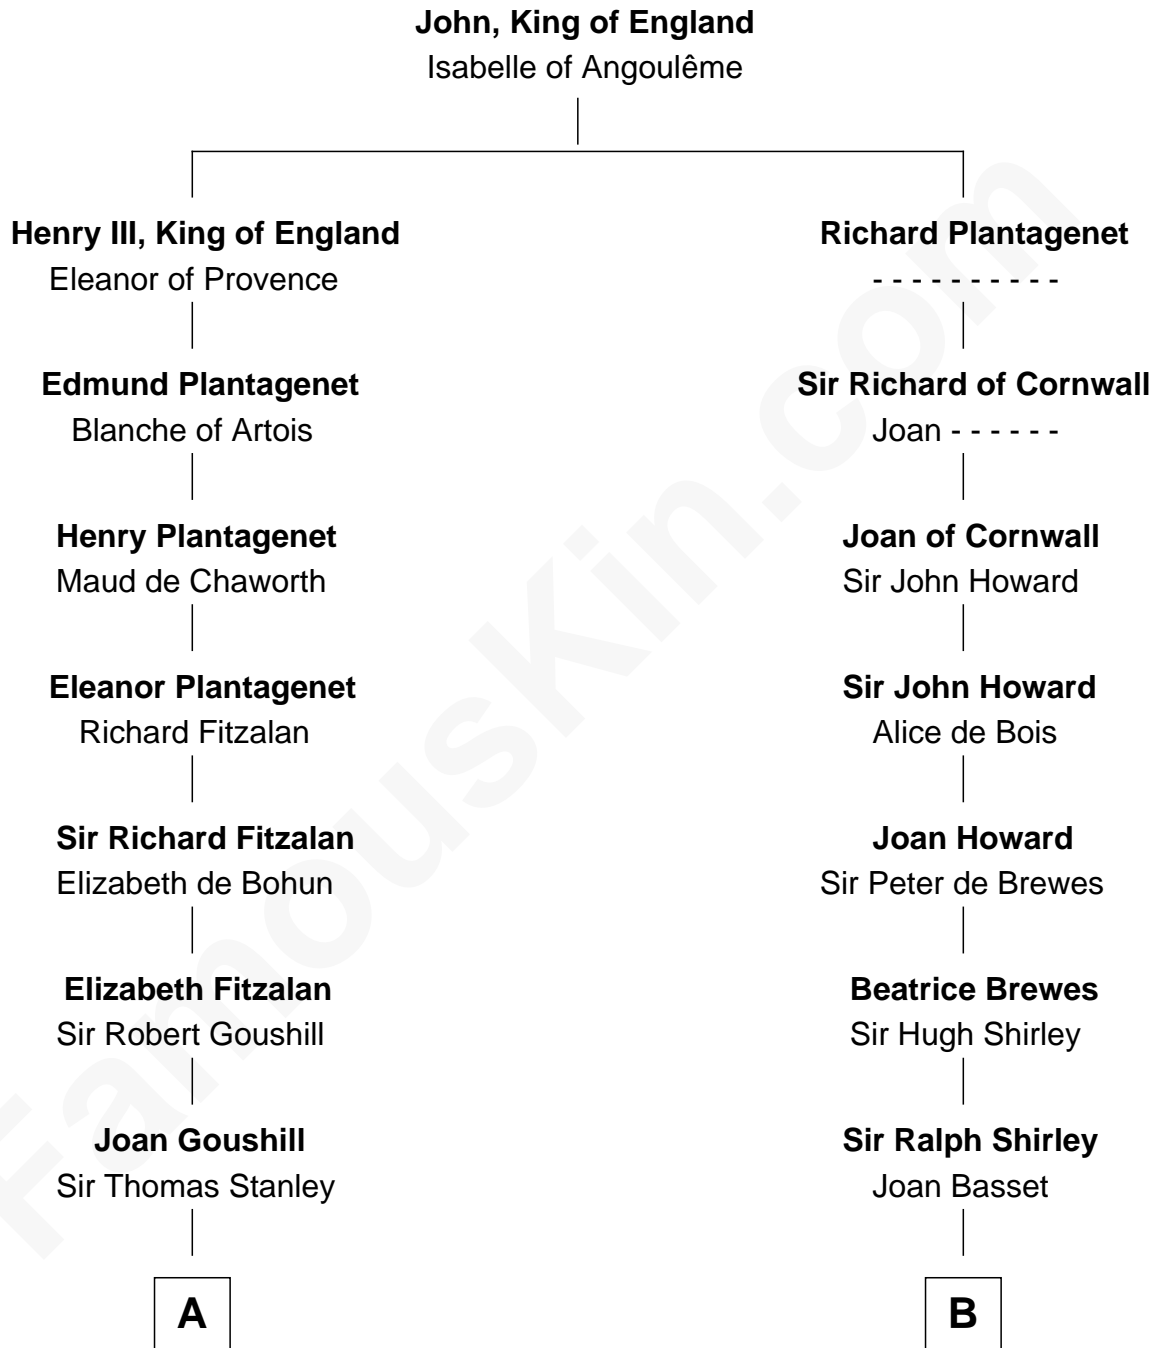

FamousKin.com Relationship Chart of

James Madison

4th U.S. President

17th cousin 3 times removed of

Eugene Foss

45th Governor of Massachusetts

C

—
Susanna Hallett
Col. Heman Bangs

—
Amanda Bangs
Samuel Bartlett Foss

—
George Edmund Foss
Marcia Cordelia Noble

—
Eugene Foss
45th Governor of Massachusetts