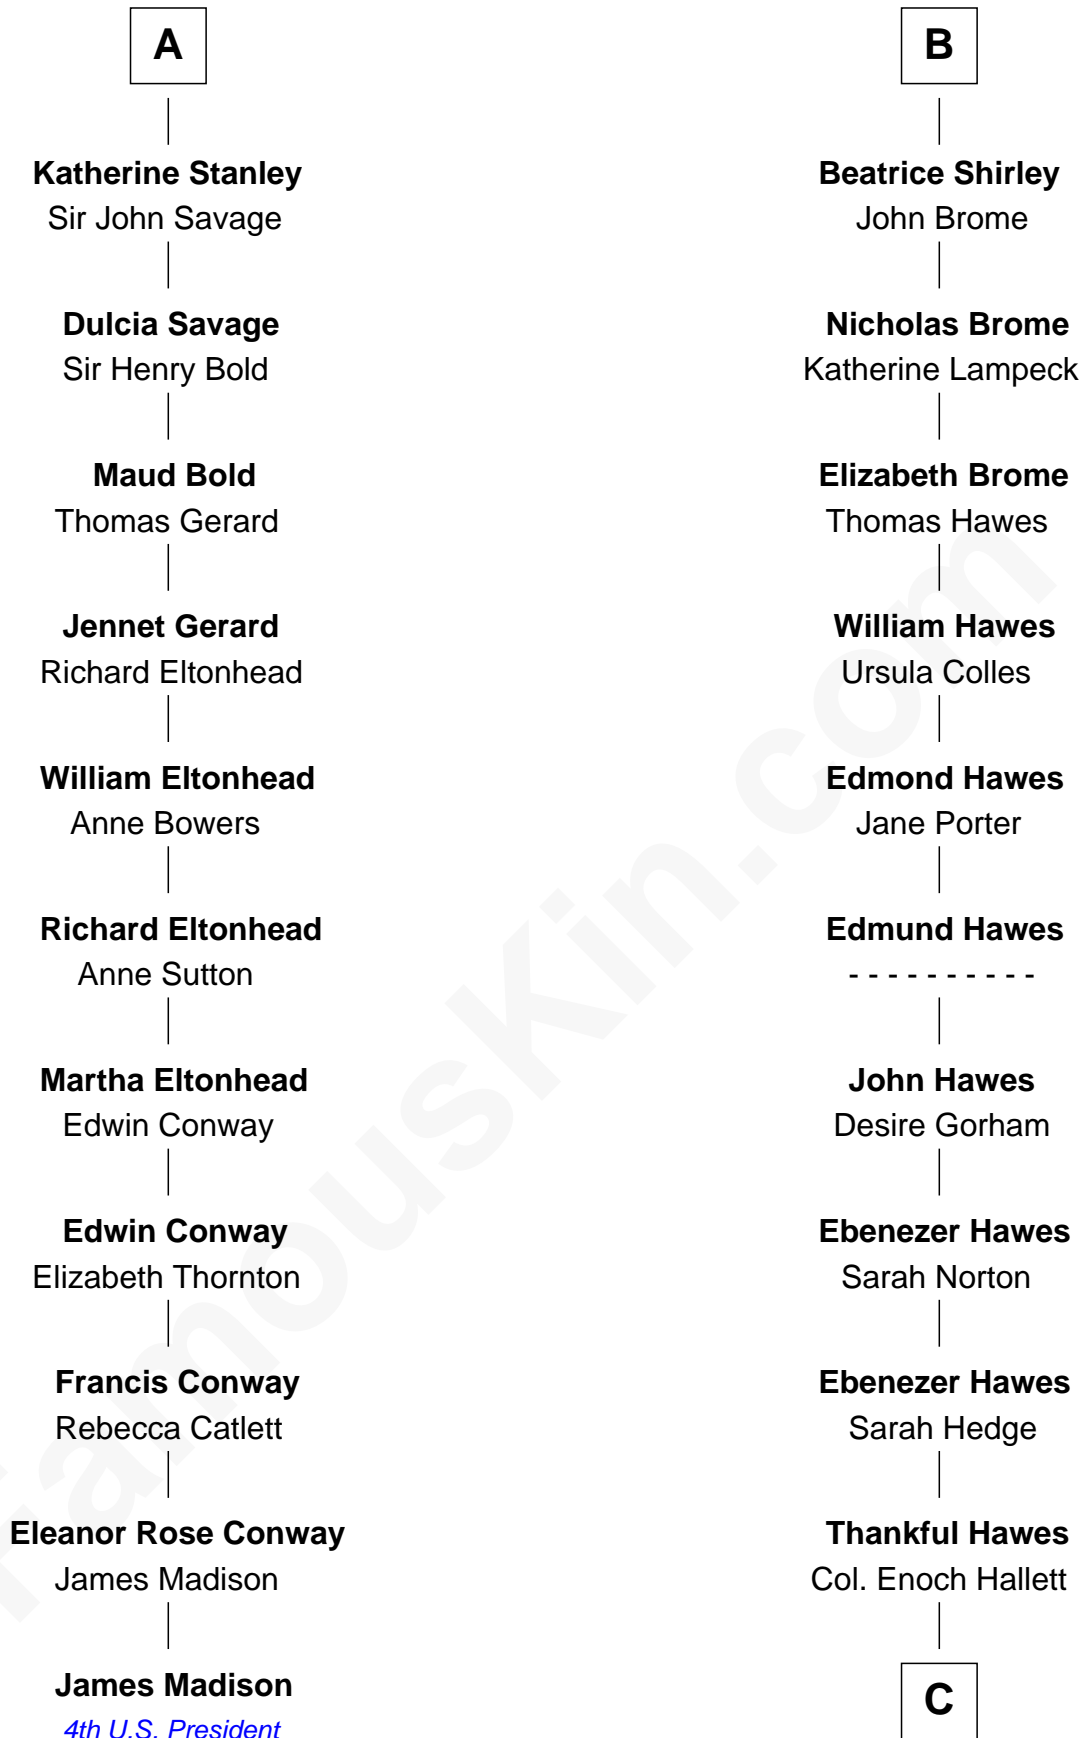

FamousKin.com Relationship Chart of

James Madison

4th U.S. President

17th cousin 3 times removed of

Eugene Foss

45th Governor of Massachusetts

C

—
Susanna Hallett
Col. Heman Bangs

—
Amanda Bangs
Samuel Bartlett Foss

—
George Edmund Foss
Marcia Cordelia Noble

—
Eugene Foss
45th Governor of Massachusetts