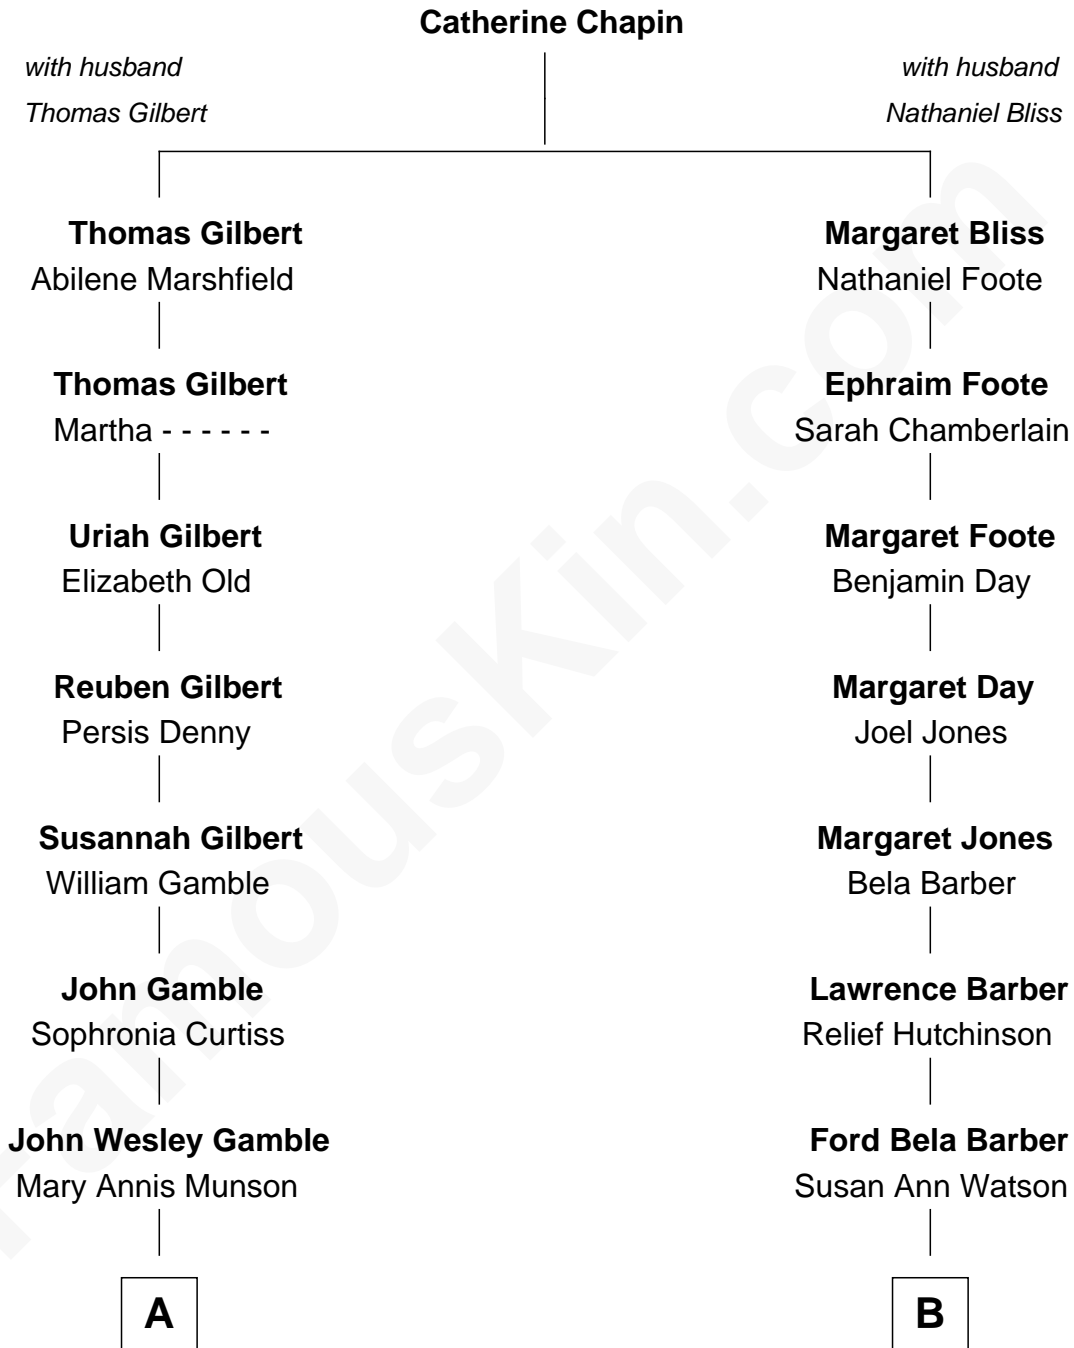

FamousKin.com
Relationship Chart of
Viggo Mortensen
Movie Actor

9th cousin 1 time removed of
Warren Buffett
Chairman & CEO, Berkshire Hathaway

A

John Munson Gamble
Blanche Ethelwyn Chapman

Mary Annis Gamble
Dr. Walter Sidney Atkinson