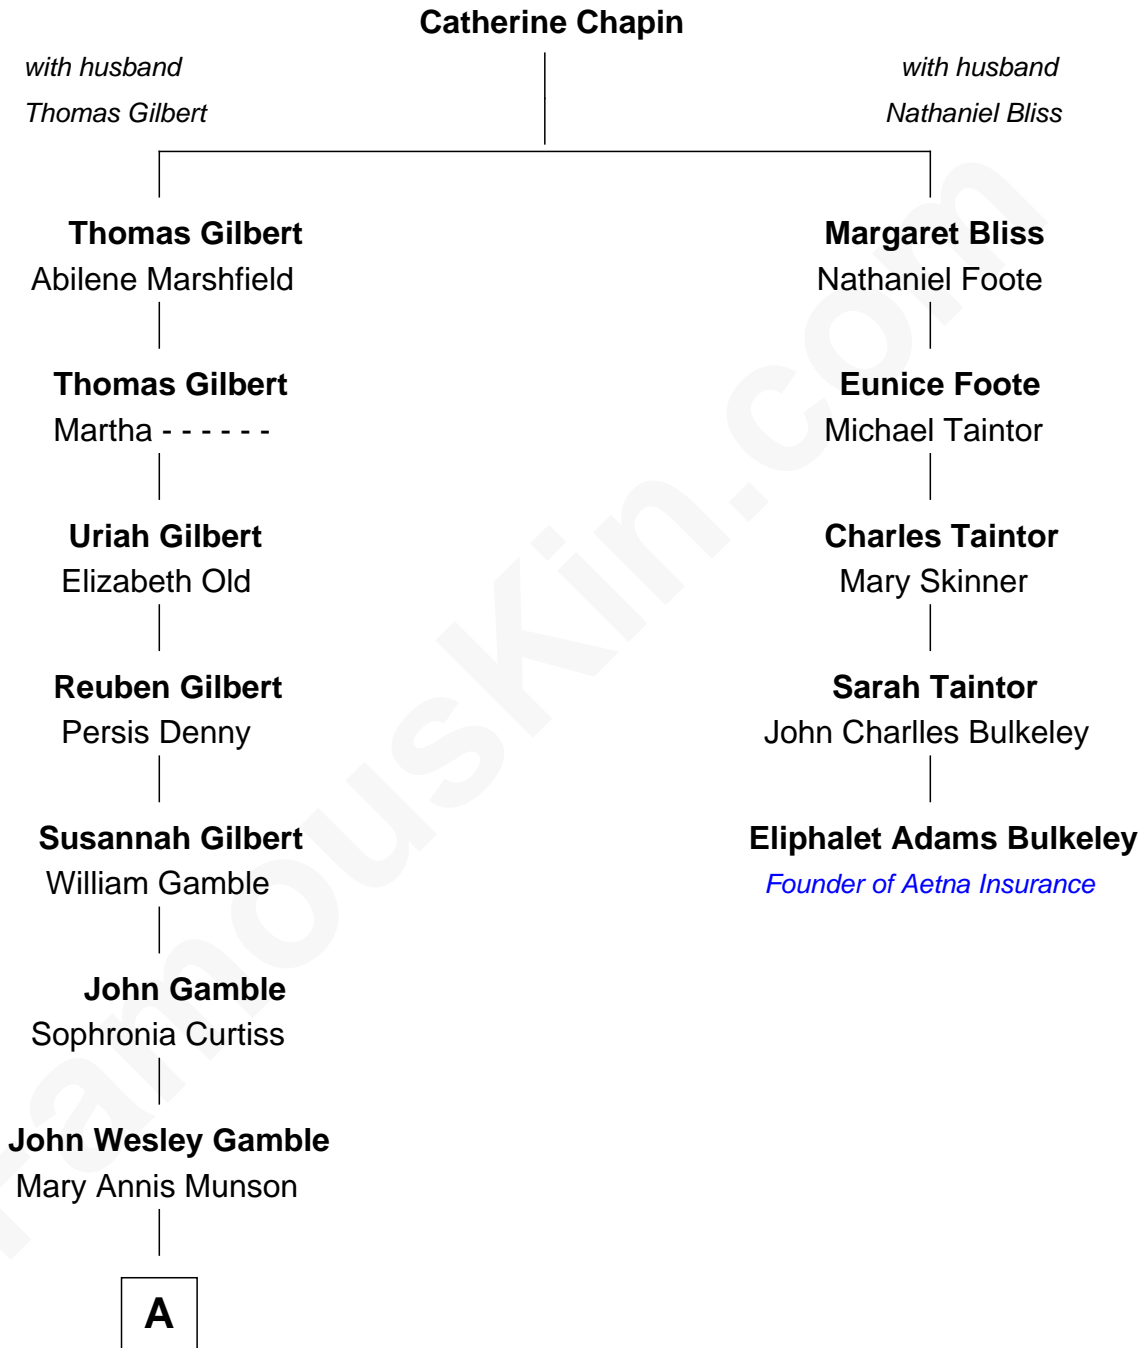

FamousKin.com

Relationship Chart of

Viggo Mortensen

Movie Actor

4th cousin 6 times removed of

Eliphalet Adams Bulkeley

Founder of Aetna Insurance

A

John Munson Gamble
Blanche Ethelwyn Chapman

Mary Annis Gamble
Dr. Walter Sidney Atkinson

Grace Gamble Atkinson
Viggo Peter Mortensen

Viggo Mortensen
Movie Actor

FamousKin.com