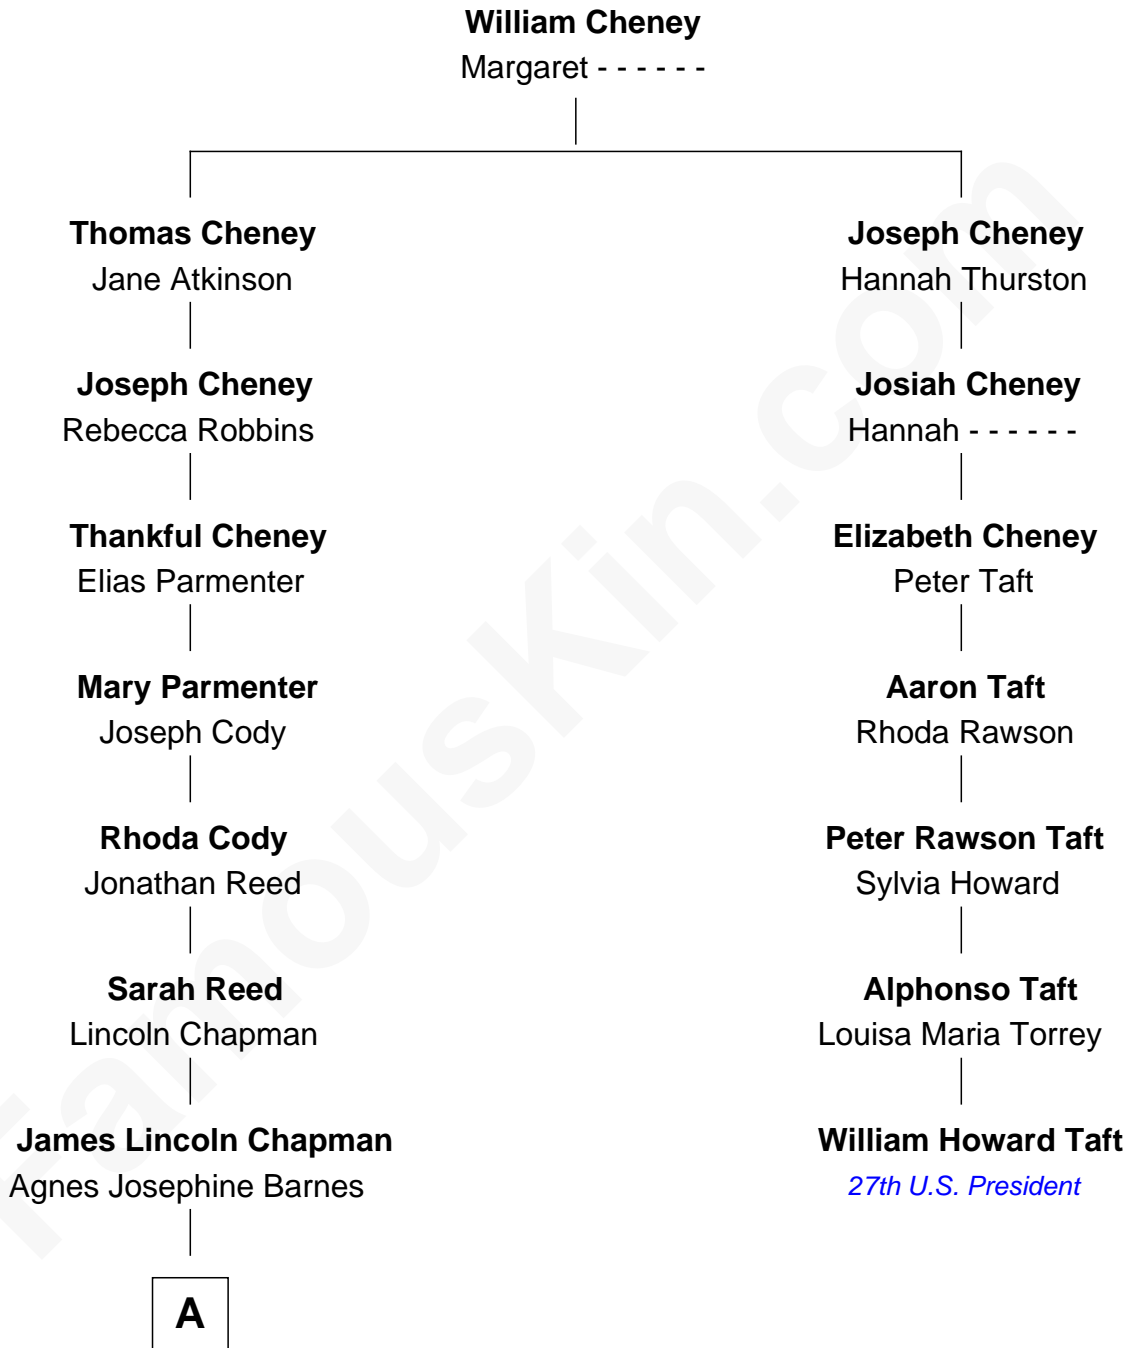

FamousKin.com
Relationship Chart of
Viggo Mortensen
Movie Actor

6th cousin 4 times removed of
William Howard Taft
27th U.S. President

A

Blanche Ethelwyn Chapman

John Munson Gamble

Mary Annis Gamble

Dr. Walter Sidney Atkinson

Grace Gamble Atkinson

Viggo Peter Mortensen

Viggo Mortensen

Movie Actor

FamousKin.com