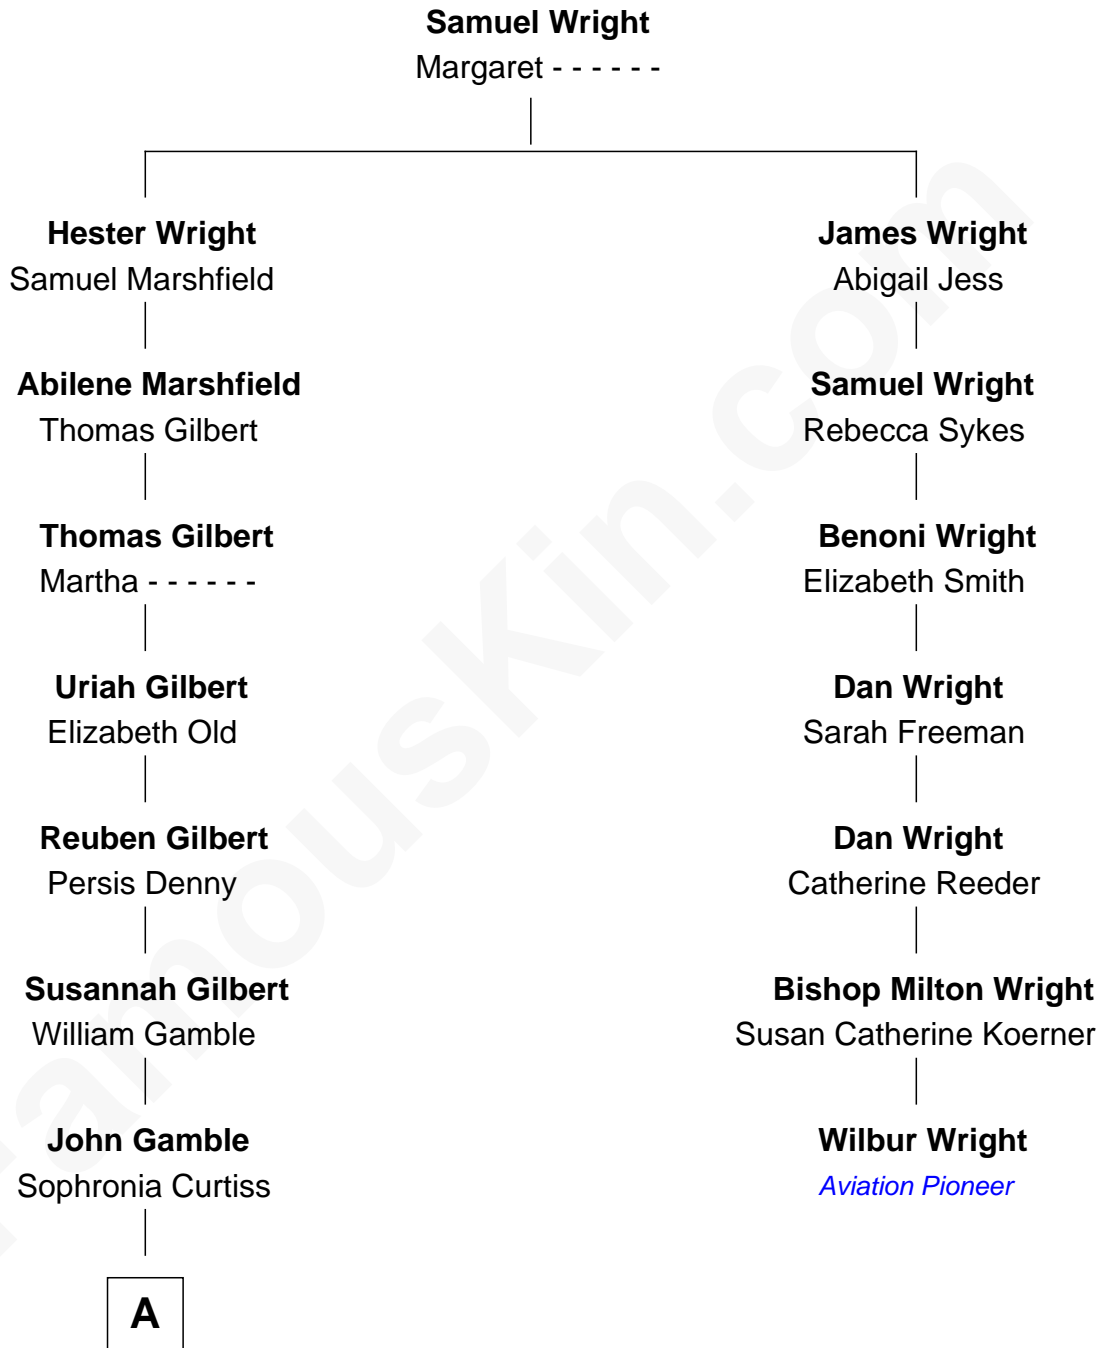

FamousKin.com
Relationship Chart of
Viggo Mortensen
Movie Actor

6th cousin 5 times removed of

Wilbur Wright
Wright Brothers - Aviation Pioneer

A

John Wesley Gamble

Mary Annis Munson

John Munson Gamble

Blanche Ethelwyn Chapman

Mary Annis Gamble

Dr. Walter Sidney Atkinson

Grace Gamble Atkinson

Viggo Peter Mortensen

Viggo Mortensen

Movie Actor